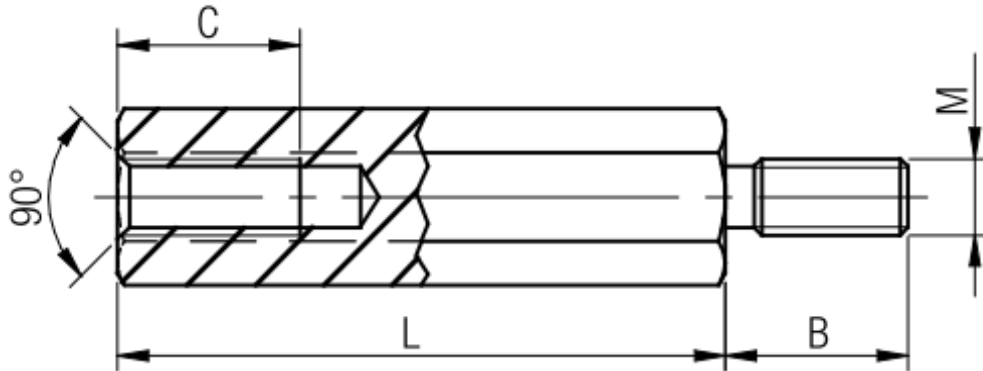

971150366

L [mm]	B [mm]	C [mm]	M	SW
15.0	6.0	7.0	3	6

971150366

ALUMINIUM SPACER internal/external

Material: **AlCuBiPb** (3.1655)  
Surface: blank

Drawn  
Mark Wirth  
2011-08-11

Last Update  
Mark Wirth  
2011-08-11