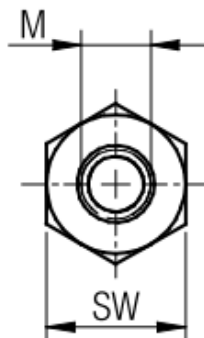

971150366

L [mm]	B [mm]	C [mm]	M	SW
15.0	6.0	7.0	3	6

971150366

ALUMINIUM SPACER internal/external

Material: **AlCuBiPb** (3.1655)  
Surface: blank

Drawn  
Mark Wirth  
2011-08-11

Last Update  
Mark Wirth  
2011-08-11