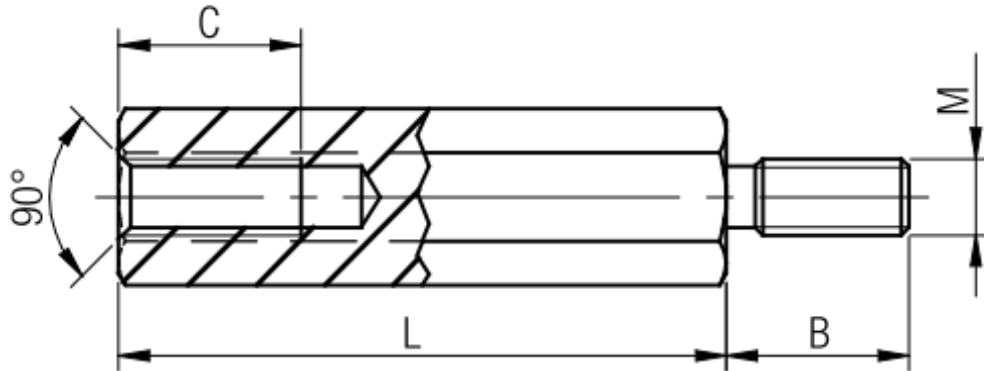

971150476

L [mm]	B [mm]	C [mm]	M	SW
15.0	8.0	9.0	4	7

971150476

ALUMINIUM SPACER internal/external

Material: **AlCuBiPb** (3.1655)
Surface: blank

Drawn
Mark Wirth
2011-08-11

Last Update
Mark Wirth
2011-08-11