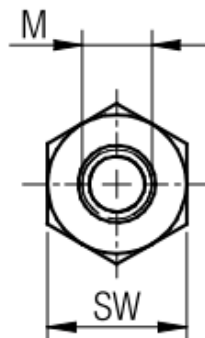

971150476

L [mm]	B [mm]	C [mm]	M	SW
15.0	8.0	9.0	4	7

971150476

ALUMINIUM SPACER internal/external

Material: **AlCuBiPb** (3.1655)
Surface: blank

Drawn
Mark Wirth
2011-08-11

Last Update
Mark Wirth
2011-08-11