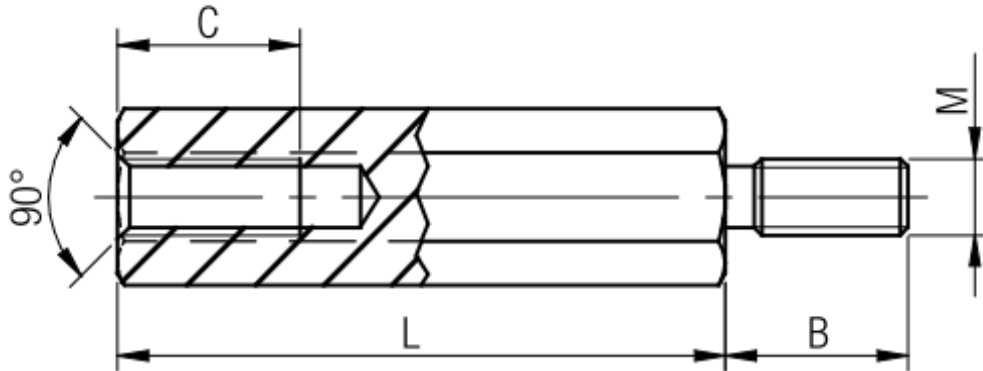

971200476

L [mm]	B [mm]	C [mm]	M	SW
20.0	8.0	9.0	4	7

971200476

ALUMINIUM SPACER internal/external

Material: **AlCuBiPb** (3.1655)
Surface: blank

Drawn
Mark Wirth
2011-08-11

Last Update
Mark Wirth
2011-08-11