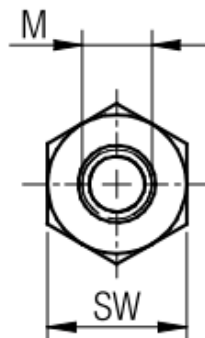

971200476

L [mm]	B [mm]	C [mm]	M	SW
20.0	8.0	9.0	4	7

971200476

ALUMINIUM SPACER internal/external

Material: **AlCuBiPb** (3.1655)
Surface: blank

Drawn
Mark Wirth
2011-08-11

Last Update
Mark Wirth
2011-08-11