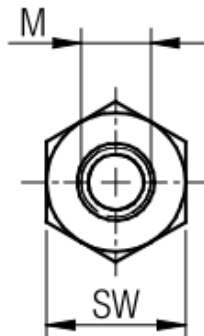

971300476

L [mm]	B [mm]	C [mm]	M	SW
30.0	8.0	9.0	4	7

971300476

ALUMINIUM SPACER internal/external

Material: **AlCuBiPb** (3.1655)
Surface: blank

Drawn
Mark Wirth
2011-08-11

Last Update
Mark Wirth
2011-08-11