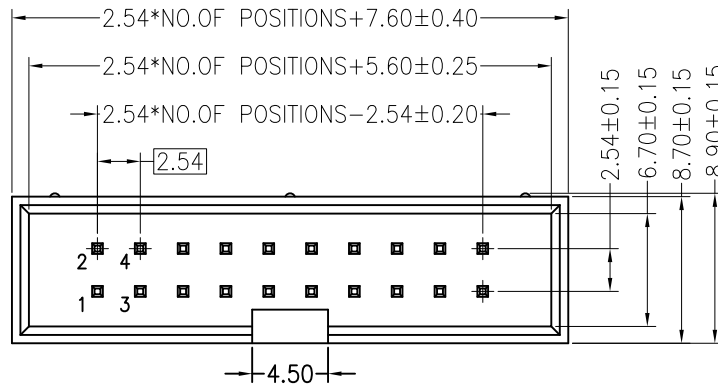

环保物料

TEL: 0769-82001899

NOTES:

Voltage Rating: 250V AC/DC

Current Rating: 3.0 AMP, AC/DC

Dielectric Withstand Voltage: 500V, AC/Minute

Contact Voltage: 20 mΩ Max

Insulation Voltage: 1000 mΩ Min

Operation Temperature: -40°C to +105°C

Insulator Material: Polyester, UL94 V-0

Contact Material: Brass

Contact Plating: Au or Sn Plated on Nickel Overall