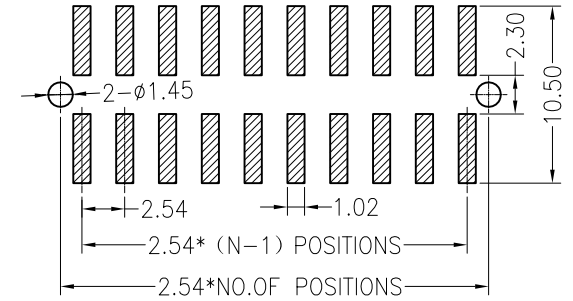

Operation Temperature: -40°C to +105°C

Insulator Material: Polyester, UL94 V-0

Contact Material: Brass

Contact Plating: Au or Sn Plated on Nickel Overall

Recommended P.C.B Layout
P.C.B Board Tolerance ± 0.05

Dimension antitheses list

item	W	L
Standard	9.50	----
Alternate	----	----

TOLERANCE UNLESS OTHERWISE

X.	± 0.30	X°	$\pm 5^\circ$
.X	± 0.20	.X°	$\pm 2^\circ$
.XX	± 0.08	.XX°	$\pm 1^\circ$
.XXX	± 0.03	.XXX°	$\pm 0.5^\circ$

PART. NO.

BH254VS-XX

SHEET

1/1

DATE

2010. 4. 12

UNITS

mm