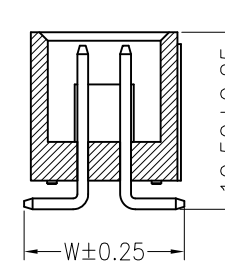

Operation Temperature: -40°C to +105°C

Insulator Material: Polyester, UL94 V-0

Contact Material: Brass

Contact Plating: Au or Sn Plated on Nickel Overall

Recommended P.C.B Layout
P.C.B Board Tolerance ± 0.05

Dimension antitheses list

item	W	L
Standard	9.50	----
Alternate	----	----

TOLERANCE UNLESS OTHERWISE

X.	± 0.30	X°	$\pm 5^\circ$
.X	± 0.20	.X°	$\pm 2^\circ$
.XX	± 0.08	.XX°	$\pm 1^\circ$
.XXX	± 0.03	.XXX°	$\pm 0.5^\circ$

DRAWN

CK tan

CHKD

APPD

VIEW

XFCN 兴飞连接器有限公司
CONNECTORS XFCN CONNECTORS CO., LTD.

PRODUCT NAME

2.54mm Box Header Connectors

PART. NO.

BH254VS-XX

SHEET

1/1

DATE

2010. 4. 12

UNITS

mm