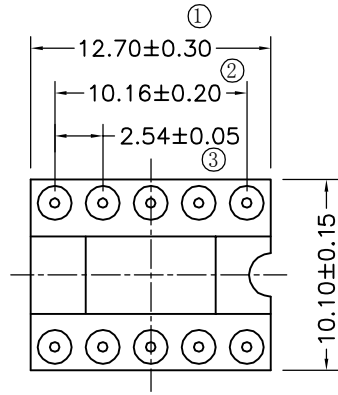

环保物料

TEL:0769-82001899

P. C. B LAYOUT

Technical Data

Material:

Pin(outer sleeve):Brass,machined CuZn38Pb2

Plating(outer sleeve):

Tin Plated:2 μ m/80 μ "Ni, 5 μ m/200 μ "Sn

DRAWN

CK tan

CHKD

APPD

VIEW

XFCN 兴飞连接器有限公司
XFCN CONNECTORS CO.,LTD.

PRODUCT NAME 2.54mm IC Socket Connectors

PART. NO. IC254V-12-10-1000A