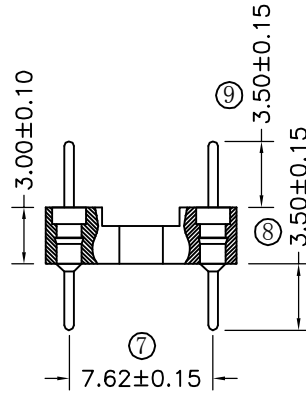

环保物料

TEL:0769-82001899

P. C. B LAYOUT

Technical Data

Material:

Pin(outer sleeve):Brass,machined CuZn38Pb2

Plating(outer sleeve):

Tin Plated:2 μ m/80 μ "Ni, 5 μ m/200 μ "Sn

Gold Plated:2 μ m"/80 μ "Ni, 0.8 μ " gold

Insuiator:PPS UL94V-0

Electrical:

Current rating:3Amps/contact max.

Contact resistance: $\leq 4m\Omega$ /contact

Insuiation resistance: $\geq 1000M\Omega$ at V=100V

Operaing voitage:60VAC/DC

Mechanical:

Operaling temperature:-40 $^{\circ}$ C to+105 $^{\circ}$ C

Soldering temperature:+255 $^{\circ}$ C

Critical Dimensions:⊛

TOLERANCE UNLESS OTHERWISE

X.	± 0.30	X $^{\circ}$	$\pm 5^{\circ}$
.X	± 0.20	.X $^{\circ}$	$\pm 2^{\circ}$
.XX	± 0.08	.XX $^{\circ}$	$\pm 1^{\circ}$
.XXX	± 0.03	.XXX $^{\circ}$	$\pm 0.5^{\circ}$

DRAWN

CK tan

CHKD

APPD

VIEW

XFCN 兴飞连接器有限公司
XFCN CONNECTORS CO.,LTD.

PRODUCT NAME 2.54mm IC Socket Connectors

PART. NO. IC254V-12-10-1000A