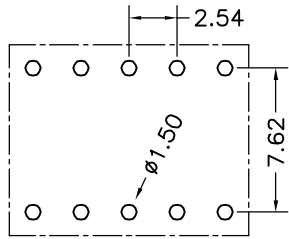

环保物料

TEL:0769-82001899

P. C. B LAYOUT

Technical Data

Material:

Pin(outer sleeve):Brass,machined CuZn38Pb2

Plating(outer sleeve):

Tin Plated:2 μ m/80 μ "Ni, 5 μ m/200 μ "Sn