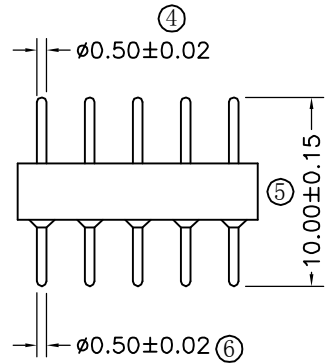

环保物料

TEL:0769-82001899

P. C. B LAYOUT

Technical Data

Material:

Pin(outer sleeve):Brass,machined CuZn38Pb2

Plating(outer sleeve):

Tin Plated:2 μ m/80 μ "Ni, 5 μ m/200 μ "Sn

Gold Plated:2 μ m"/80 μ "Ni, 0.8 μ " gold

Insuiator:PPS UL94V-0

Electrical:

Current rating:3Amps/contact max.

Contact resistance: $\leq 4m\Omega$ /contact

Insuiation resistance: $\geq 1000M\Omega$ at V=100V

Operaing voitage:60VAC/DC

Mechanical:

Operaling temperature:-40 $^{\circ}$ C to+105 $^{\circ}$ C

Soldering temperature:+255 $^{\circ}$ C

Critical Dimensions:⊛

TOLERANCE UNLESS OTHERWISE

X.	± 0.30	X $^{\circ}$	$\pm 5^{\circ}$
.X	± 0.20	.X $^{\circ}$	$\pm 2^{\circ}$
.XX	± 0.08	.XX $^{\circ}$	$\pm 1^{\circ}$
.XXX	± 0.03	.XXX $^{\circ}$	$\pm 0.5^{\circ}$

DRAWN

CK tan

CHKD

APPD

VIEW

XFCN 兴飞连接器有限公司
XFCN CONNECTORS CO.,LTD.

PRODUCT NAME 2.54mm IC Socket Connectors

PART. NO. IC254V-12-10-1000A