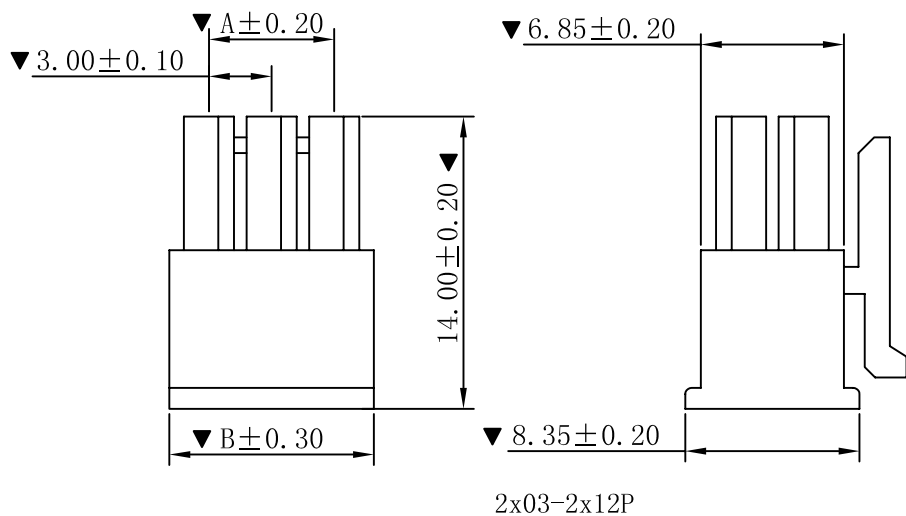

■ SPECIFICATIONS

- Voltage rating: 250V AC, DC
- Current rating: 5A, AC, DC
- Withstanding Voltage: 1500V AC/minute
- Insulation resistance: 1000MΩ min
- Temperature range: -25° C ~ +85° C
- Contact resistance: 20mΩ max

■ HOUSING

- Poles : 02-24P
- Housing Material: Nylon66 UL94V-2 Black
- The Dimension Marked "▼" Must Be Recorded

CIRCUIT SIZE LAYOUT

Part No	Dimensions (mm)	
	A	B
02	---	3.85
04	3.00	6.85
06	6.00	9.85
08	9.00	12.85
10	12.00	15.85
12	15.00	18.85
14	18.00	21.85
16	21.00	24.85
18	24.00	27.85
20	27.00	30.85
22	30.00	33.85
24	33.00	36.85

				TOLERANCE UNLESS OTHERWISE		DRAWN	CK tan	XFCN兴飞连接器有限公司 CONNECTORS XFCN CONNECTORS CO., LTD.		SHEET	1/1
				X.	±0.30	X°	±5°			CHKD	DATE
				.X	±0.20	.X°	±2°	APPD	PRODUCT NAME	3.00mm Crimp Style Connectors	
				.XX	±0.08	.XX°	±1°	VIEW	PART. NO.	P3025-2xXX-BK	
A0 VER	MODIFICATION			DATE	XXX	±0.03	.XXX°	±0.5°		DWG NO.	009