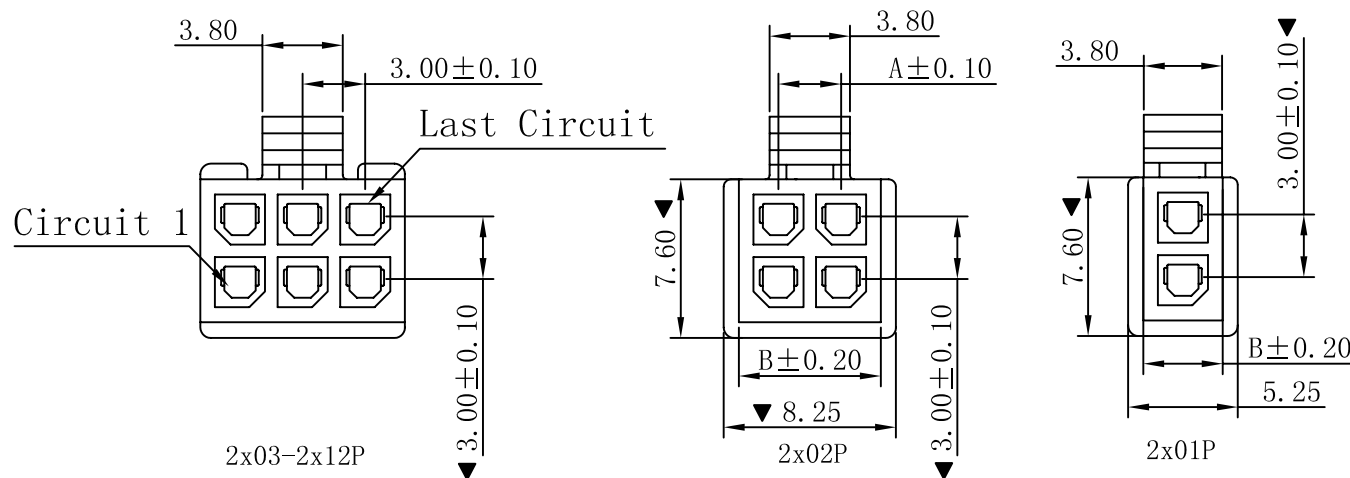

■ SPECIFICATIONS

- Voltage rating: 250V AC, DC
- Current rating: 5A, AC, DC
- Withstanding Voltage: 1500V AC/minute
- Insulation resistance: 1000MΩ min
- Temperature range: -25° C ~ +85° C
- Contact resistance: 20mΩ max

■ HOUSING

- Poles : 02-24P
- Housing Material: Nylon66 UL94V-2 Black
- The Dimension Marked "▼" Must Be Recorded

CIRCUIT SIZE LAYOUT

Part No	Dimensions (mm)	
	A	B
02	---	3.85
04	3.00	6.85
06	6.00	9.85
08	9.00	12.85
10	12.00	15.85
12	15.00	18.85
14	18.00	21.85
16	21.00	24.85
18	24.00	27.85
20	27.00	30.85
22	30.00	33.85
24	33.00	36.85

				TOLERANCE UNLESS OTHERWISE		DRAWN	CK tan	XFCN兴飞连接器有限公司 CONNECTORS XFCN CONNECTORS CO., LTD.		SHEET	1/1
				X.	±0.30	X°	±5°			CHKD	DATE
				.X	±0.20	.X°	±2°	APPD	PRODUCT NAME	3.00mm Crimp Style Connectors	
				.XX	±0.08	.XX°	±1°	VIEW	PART. NO.	P3025-2xXX-BK	
A0 VER	MODIFICATION			DATE	XXX	±0.03	.XXX°	±0.5°		DWG NO.	009