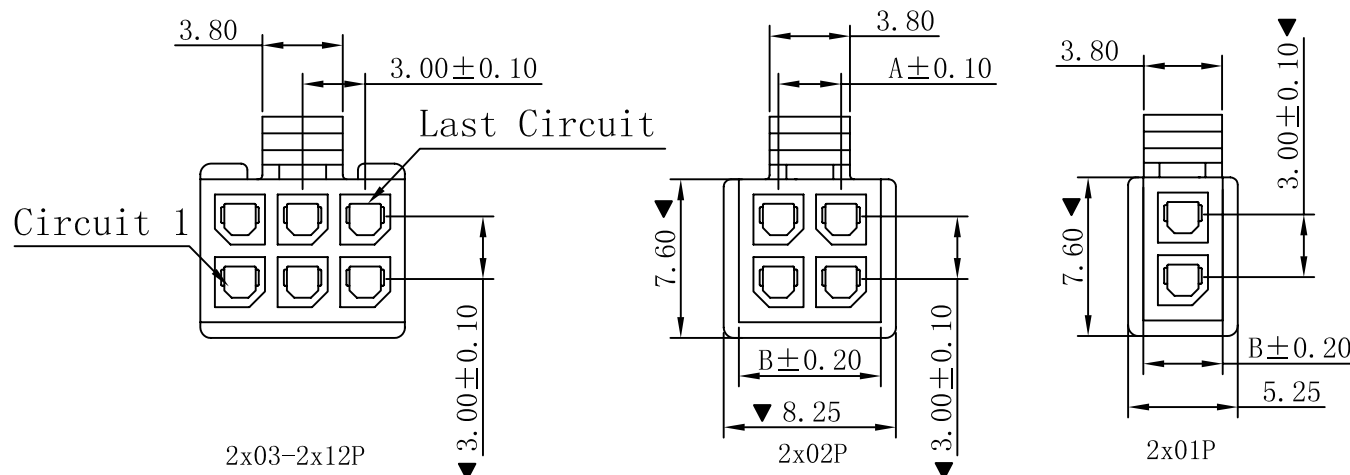

■ SPECIFICATIONS

- Voltage rating: 250V AC, DC
- Current rating: 5A, AC, DC
- Withstanding Voltage: 1500V AC/minute
- Insulation resistance: 1000MΩ min
- Temperature range: -25° C ~ +85° C
- Contact resistance: 20mΩ max

■ HOUSING

- Poles : 02-24P
- Housing Material: Nylon66 UL94V-2 Black
- The Dimension Marked "▼" Must Be Recorded

CIRCUIT SIZE LAYOUT

Part No	Dimensions (mm)	
	A	B
02	---	3.85
04	3.00	6.85
06	6.00	9.85
08	9.00	12.85
10	12.00	15.85
12	15.00	18.85
14	18.00	21.85
16	21.00	24.85
18	24.00	27.85
20	27.00	30.85
22	30.00	33.85
24	33.00	36.85

				TOLERANCE UNLESS OTHERWISE		DRAWN	CK tan	XFCN兴飞连接器有限公司 CONNECTORS XFCN CONNECTORS CO., LTD.		SHEET	1/1
				X.	±0.30	X°	±5°			CHKD	DATE
				.X	±0.20	.X°	±2°	APPD	PRODUCT NAME	3.00mm Crimp Style Connectors	
				.XX	±0.08	.XX°	±1°	VIEW	PART. NO.	P3025-2xXX-BK	
A0 VER	MODIFICATION			DATE	XXX	±0.03	.XXX°	±0.5°		DWG. NO.	009