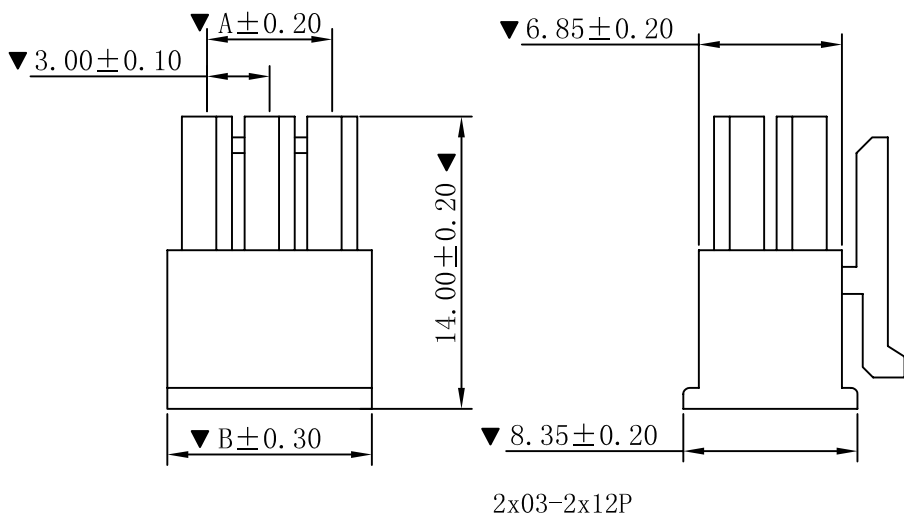

■ SPECIFICATIONS

- Voltage rating: 250V AC, DC
- Current rating: 5A, AC, DC
- Withstanding Voltage: 1500V AC/minute
- Insulation resistance: 1000MΩ min
- Temperature range: -25° C ~ +85° C
- Contact resistance: 20mΩ max

■ HOUSING

- Poles : 02-24P
- Housing Material: Nylon66 UL94V-2 Black
- The Dimension Marked "▼" Must Be Recorded

CIRCUIT SIZE LAYOUT

Part No	Dimensions (mm)	
	A	B
02	---	3.85
04	3.00	6.85
06	6.00	9.85
08	9.00	12.85
10	12.00	15.85
12	15.00	18.85
14	18.00	21.85
16	21.00	24.85
18	24.00	27.85
20	27.00	30.85
22	30.00	33.85
24	33.00	36.85

				TOLERANCE UNLESS OTHERWISE		DRAWN	CK tan	XFCN兴飞连接器有限公司 CONNECTORS XFCN CONNECTORS CO., LTD.		SHEET	1/1
				X.	±0.30	X°	±5°			CHKD	DATE
				.X	±0.20	.X°	±2°	APPD	PRODUCT NAME	3.00mm Crimp Style Connectors	
				.XX	±0.08	.XX°	±1°	VIEW	PART. NO.	P3025-2xXX-BK	
A0 VER	MODIFICATION			DATE	XXX	±0.03	.XXX°	±0.5°		DWG. NO.	009