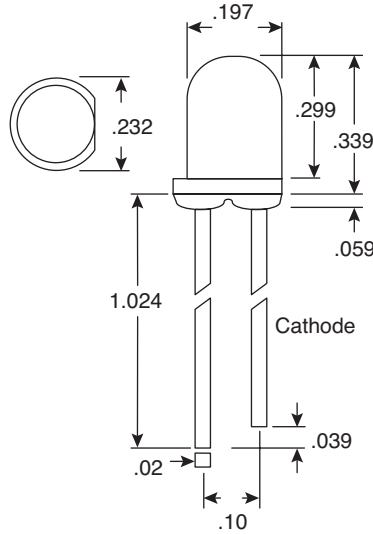

Dimensions (In.)

■ ABSOLUTE MAXIMUM RATINGS (Ta=25°C)

| Parameter | 351-5111-RC | 351-5502-RC | 351-5302-RC |
|---|---------------------------------|---------------------------------|---------------------------------|
| Power Dissipation (mW): | 100 | 100 | 75 |
| Forward Current (mA): | 30 | 30 | 30 |
| Peak Forward Current (mA) (Duty 1/10@ 10KHz): | 100 | 120 | 60 |
| Reverse Current @ 5V (µA): | 10 | 10 | 10 |
| Operating Temperature Range: | -40°C to +85°C | -40°C to +85°C | -40°C to +85°C |
| Storage Temperature Range: | -40°C to +100°C | -40°C to +100°C | -40°C to +100°C |
| Lead Soldering Temperature: | .079 from body 260°C for 5 sec. | .079 from body 260°C for 5 sec. | .079 from body 260°C for 5 sec. |

■ ELECTRICAL CHARACTERISTICS (Ta=25°C)

| Characteristics | 351-5111-RC | 351-5502-RC | 351-5302-RC |
|----------------------------------|-------------------|-------------------|-------------------|
| Dice Material: | GaAlAs | GaP | AlGaInP |
| Emitted Light Color: | Red | Green | Yellow |
| Lens Color: | Red Diffused | Green Diffused | Yellow Diffused |
| Forward Voltage (V) @ 20mA: | 1.5 Typ./2.4 Max. | 1.7 Typ./2.6 Max. | 1.7 Typ./2.6 Max. |
| Peak Wavelength (nm): | 660 | 565 | 590 |
| Luminous Intensity (mcd) @ 10mA: | 160 Min./300 Typ. | 50 Min./90 Typ. | 220 Min./350 Typ. |
| Viewing Angle: | 36° | 36° | 36° |

• T-1 3/4 Standard size: 5mm

X-ON Electronics

Largest Supplier of Electrical and Electronic Components

Click to view similar products for [Standard LEDs - Through Hole category](#):

Click to view products by [Xicon manufacturer](#):