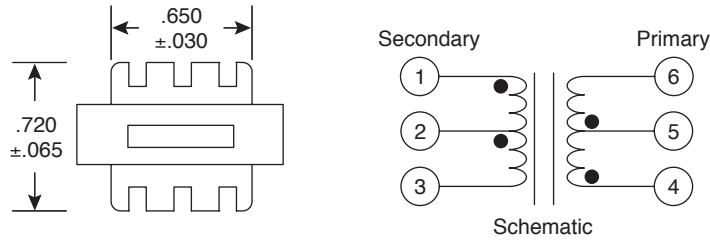

Dimensions (In.)

### Specifications

- Core type / size: EI-24
- Impedance variation:  $\pm 10\%$  @ 1KHz
- D.C. resistance:  $\pm 15\%$
- Isolation voltage(primary to secondary): 100VDC min. @ 10M $\Omega$
- Breakdown voltage: 100VAC hipot for 1 minute
- Insulation:  $>10M\Omega$  @ 100VDC
- Max. output: 460mW
- Frequency response:  $\pm 3dB$ , 300-3.4KHz @ 1KHz 0dB
- Waxing: vacuum treatment
- Can be water washed with water temperature less than 20°C
- RoHS Compliant

Mouser Stock No.	Impedance		Resistance	
	Primary	Secondary	Primary	Secondary
42TU002-RC	10K $\Omega$	2K $\Omega$	600 $\Omega$	155 $\Omega$
42TU003-RC	1.2K $\Omega$	8 $\Omega$	75 $\Omega$	1 $\Omega$
42TU008-RC	800 $\Omega$	8 $\Omega$	40 $\Omega$	1 $\Omega$
42TU011-RC	1.5K $\Omega$	500 $\Omega$	120 $\Omega$	50 $\Omega$
42TU012-RC	10K $\Omega$	5K $\Omega$	425 $\Omega$	220 $\Omega$
42TU013-RC	1K $\Omega$	8 $\Omega$	75 $\Omega$	1 $\Omega$
42TU016-RC	600 $\Omega$	600 $\Omega$	65 $\Omega$	55 $\Omega$
42TU019-RC	10K $\Omega$	600 $\Omega$	600 $\Omega$	100 $\Omega$
42TU048-RC	48 $\Omega$	8 $\Omega$	2.5 $\Omega$	0.5 $\Omega$
42TU120-RC	120 $\Omega$	8 $\Omega$	7 $\Omega$	0.7 $\Omega$
42TU200-RC	200 $\Omega$	8 $\Omega$	12 $\Omega$	0.5 $\Omega$
42TU400-RC	500 $\Omega$	8 $\Omega$	18 $\Omega$	0.7 $\Omega$
42TU500-RC	500 $\Omega$	500 $\Omega$	35 $\Omega$	28 $\Omega$