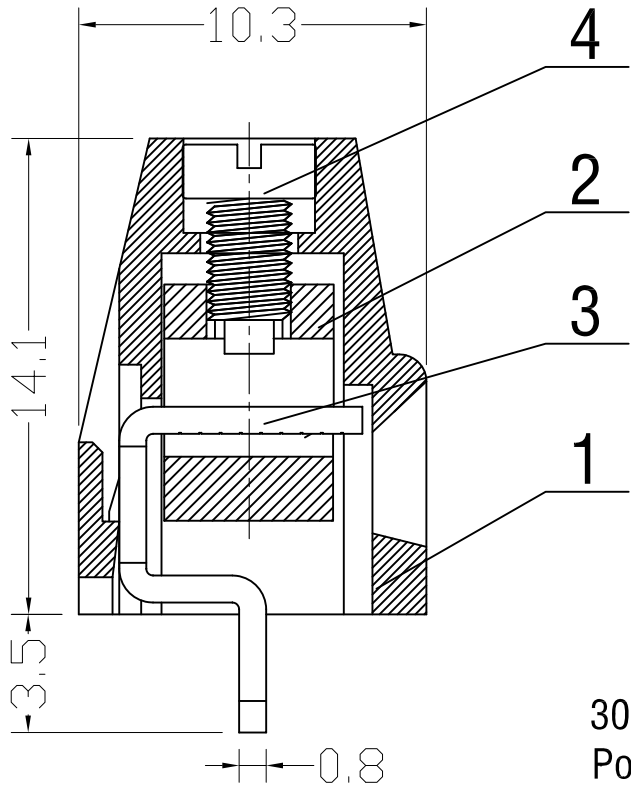

序号/RevNo.	名称/Title	文件编号/File No.
1	XY128A 塑件	QJ/XYT-2140101
2	XY128铜方块	QJ/XYT-2140102
3	XY128V-A端子	QJ/XYT-2140103
4	XY103螺丝	QJ/XYT-2140104

300V 15A 24-12AWG 2.5mm<sup>2</sup>  
Poles: 2P&3P-24P  
Pitch: 5.08mm

Materials  
Housing: PA66(UL 94V-0)  
Wire Cage: Brass,Nickel Plated  
Solder Pin: Brass,Tin Plated  
Screw: M2.5,Steel(A3),Zinc Plated  
Torque: 0.4N.m

设计/Designed by	绘图/Drawing by	审核/Checked by	批准/Approved by	未注公差 General Tolerance	
		图名/Title	文件编号/File No.	x. ± 0.2	x' ± 2'
		XY128VA-5.08	QJ/XYT-2240200	.x ± 0.1	.x' ± 1'
		产品图	页序/Sheet	.xx ± 0.05	.xx' ± 0.5'
备注/Remark				.xxx ± 0.01	
				单位/Units:	mm