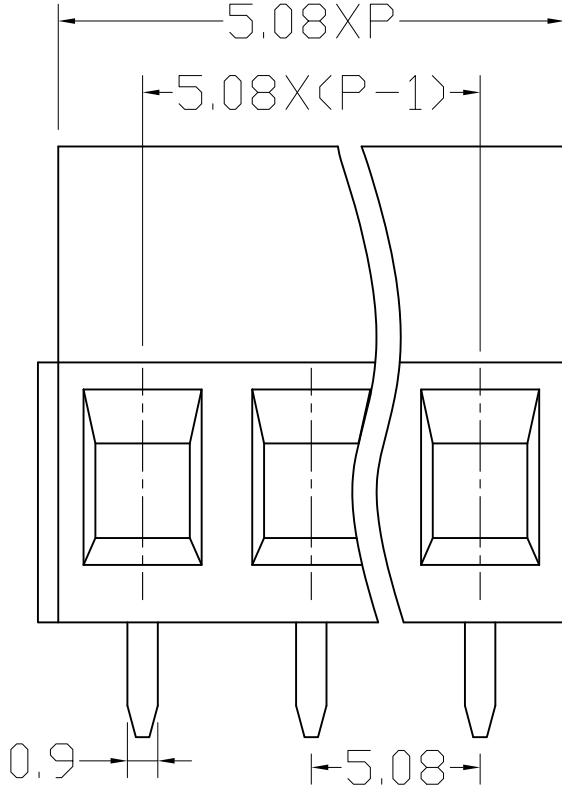

序号/RevNo.	名称/Title	文件编号/File No.
1	XY128A 塑件	QJ/XYT-2140101
2	XY128铜方块	QJ/XYT-2140102
3	XY128V-A端子	QJ/XYT-2140103
4	XY103螺丝	QJ/XYT-2140104

300V 15A 24-12AWG 2.5mm<sup>2</sup>  
Poles: 2P&3P-24P  
Pitch: 5.08mm

Materials  
Housing: PA66(UL 94V-0)  
Wire Cage: Brass,Nickel Plated  
Solder Pin: Brass,Tin Plated  
Screw: M2.5,Steel(A3),Zinc Plated  
Torque: 0.4N.m

设计/Designed by	绘图/Drawing by	审核/Checked by	批准/Approved by	未注公差 General Tolerance	
		图名/Title	文件编号/File No.	x. ± 0.2	x' ± 2'
		XY128VA-5.08	QJ/XYT-2240200	.x ± 0.1	.x' ± 1'
		产品图	页序/Sheet	.xx ± 0.05	.xx' ± 0.5'
备注/Remark				.xxx ± 0.01	
				单位/Units:	mm