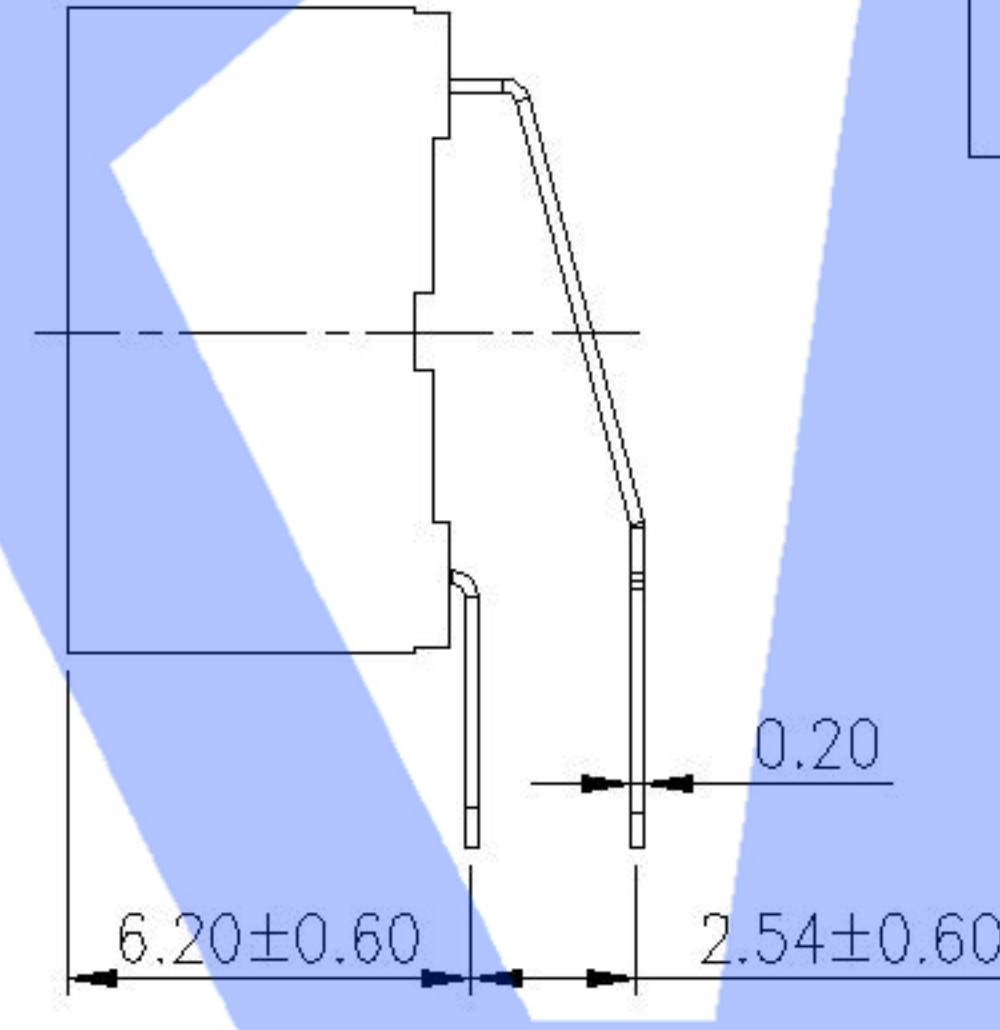

Projection (P)

Short (S)

PART NO.	NO.OF POS.	DIM.A	DIM.B	Cover/Red (R)		Cover/Blue (B)	
				Projection (P)	Short (S)	Projection (P)	Short (S)
DA-02	2	6.44	2.54	DA-02RP	DA-02RS	DA-02BP	DA-02BS
DA-03	3	8.98	5.08	DA-03RP	DA-03RS	DA-03BP	DA-03BS
DA-04	4	11.52	7.62	DA-04RP	DA-04RS	DA-04BP	DA-04BS
DA-05	5	14.06	10.16	DA-05RP	DA-05RS	DA-05BP	DA-05BS
DA-06	6	16.60	12.70	DA-06RP	DA-06RS	DA-06BP	DA-06BS
DA-07	7	19.14	15.24	DA-07RP	DA-07RS	DA-07BP	DA-07BS
DA-08	8	21.68	17.78	DA-08RP	DA-08RS	DA-08BP	DA-08BS
DA-09	9	24.22	20.32	DA-09RP	DA-09RS	DA-09BP	DA-09BS
DA-10	10	26.76	22.86	DA-10RP	DA-10RS	DA-10BP	DA-10BS
DA-12	12	31.84	27.94	DA-12RP	DA-12RS	DA-12BP	DA-12BS

SPECIFICATION

Contact Rating	25mA, 24V DC
Contact Resistance	50mΩ max.
Insulation Resistance	100MΩ min. 500V DC
Dielectric Strength	500V AC/1 minute
Operating Force	1,000gf max.
Travel	2mm
Operating Life	2 000 cycles
Operating Temp.	-40°C ~ +85°C
Storage Temp.	-40°C ~ +85°C

CIRCUIT

DATE CODE
ex: 0,1,2,~9
(1,2~9,X,Y,Z)

MARK	DESCRIPTION	DATE	REVISED	APPROVED	UNSPECIFIED TOLERANCES	DSND	DATE	SCALE: N/A	MODEL TYPE: DIP SWITCH		
ΔX					ANGLAR ±5°	DWN	DATE	VIEW:	PART NO.:		
ΔX					L ≤ 4 ±0.2	CHKD	DATE	UNIT: mm	DWG NO.: DA-XX		
ΔX					4 < L ≤ 16 ±0.3	APPD	DATE	SIZE: A4			
ΔX					16 < L ≤ 63 ±0.4						
MARK					L > 63 ±0.5						
REVISIONS						XKB INDUSTRIAL PRECISION CO., LIMITED			WEIGHT	SHEET	REVISION
www.xkeng.cn www.helloxkb.com www.helloxkb.cn									1.0g	1/1	A0