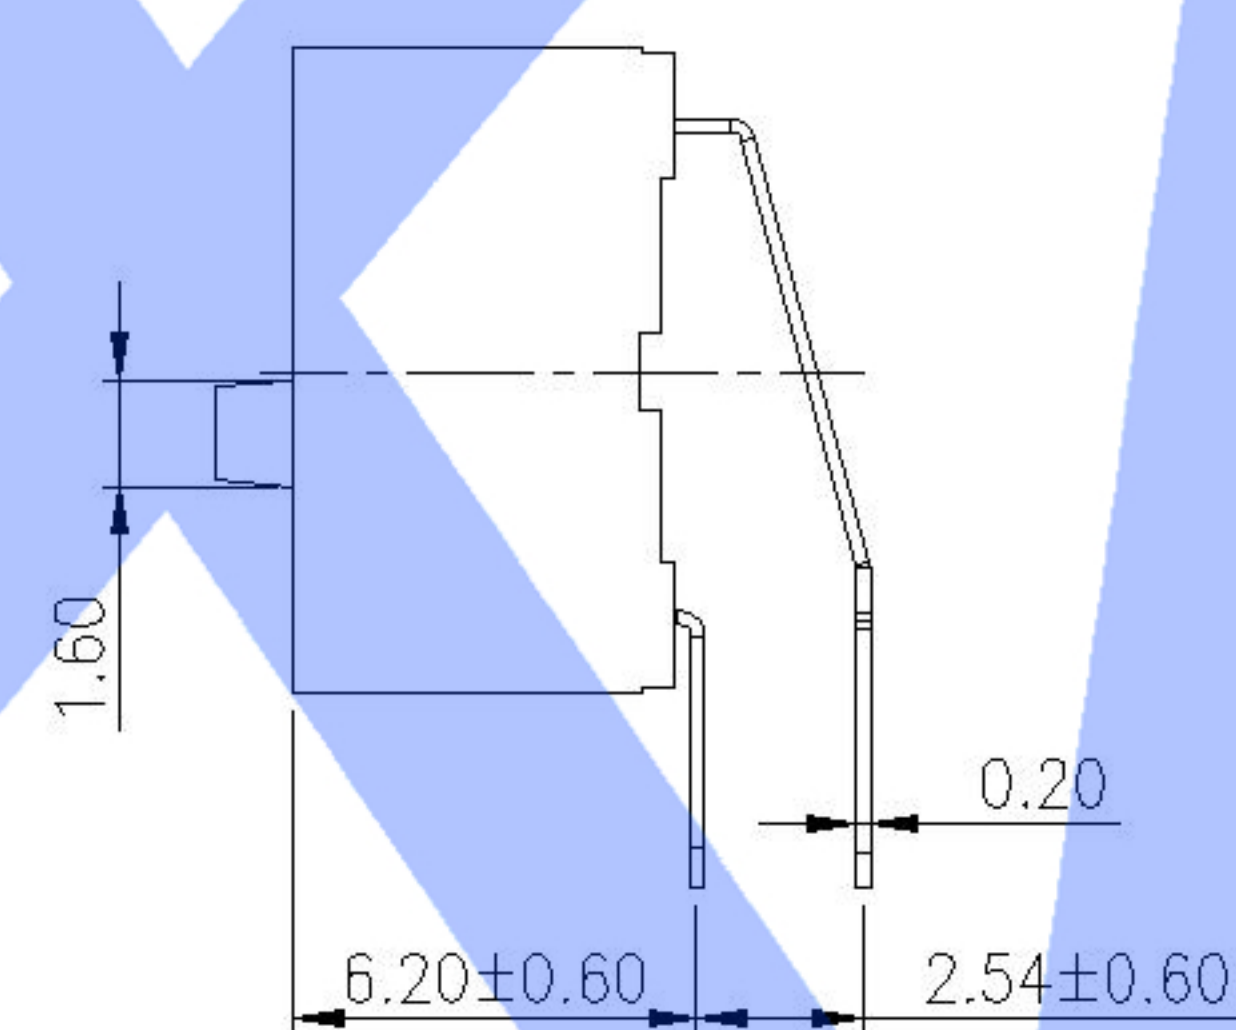

Projection (P)

Short (S)

PART NO.	NO.OF POS.	DIM.A	DIM.B	Cover/Red (R)		Cover/Blue (B)	
				Projection (P)	Short (S)	Projection (P)	Short (S)
DA-02	2	6.44	2.54	DA-02RP	DA-02RS	DA-02BP	DA-02BS
DA-03	3	8.98	5.08	DA-03RP	DA-03RS	DA-03BP	DA-03BS
DA-04	4	11.52	7.62	DA-04RP	DA-04RS	DA-04BP	DA-04BS
DA-05	5	14.06	10.16	DA-05RP	DA-05RS	DA-05BP	DA-05BS
DA-06	6	16.60	12.70	DA-06RP	DA-06RS	DA-06BP	DA-06BS
DA-07	7	19.14	15.24	DA-07RP	DA-07RS	DA-07BP	DA-07BS
DA-08	8	21.68	17.78	DA-08RP	DA-08RS	DA-08BP	DA-08BS
DA-09	9	24.22	20.32	DA-09RP	DA-09RS	DA-09BP	DA-09BS
DA-10	10	26.76	22.86	DA-10RP	DA-10RS	DA-10BP	DA-10BS
DA-12	12	31.84	27.94	DA-12RP	DA-12RS	DA-12BP	DA-12BS

SPECIFICATION

Contact Rating	25mA, 24V DC
Contact Resistance	50mΩ max.
Insulation Resistance	100MΩ min. 500V DC
Dielectric Strength	500V AC/1 minute
Operating Force	1,000gf max.
Travel	2mm
Operating Life	2 000 cycles
Operating Temp.	-40°C ~ +85°C
Storage Temp.	-40°C ~ +85°C

CIRCUIT

DATE CODE
ex: 0,1,2,~9
(1,2~9,X,Y,Z)

MARK	DESCRIPTION	DATE	REVISED	APPROVED	UNSPECIFIED TOLERANCES	DSND	DATE	SCALE: N/A	MODEL TYPE: DIP SWITCH		
ΔX					ANGLAR ±5°	DWN	DATE	VIEW:	PART NO.:		
ΔX					L ≤ 4 ±0.2	CHKD	DATE	UNIT: mm	DWG NO.: DA-XX		
ΔX					4 < L ≤ 16 ±0.3	APPD	DATE	SIZE: A4			
ΔX					16 < L ≤ 63 ±0.4						
MARK					L > 63 ±0.5						
REVISIONS						XKB INDUSTRIAL PRECISION CO., LIMITED			WEIGHT	SHEET	REVISION
www.xkeng.cn www.helloxkb.com www.helloxkb.cn									1.0g	1/1	A0