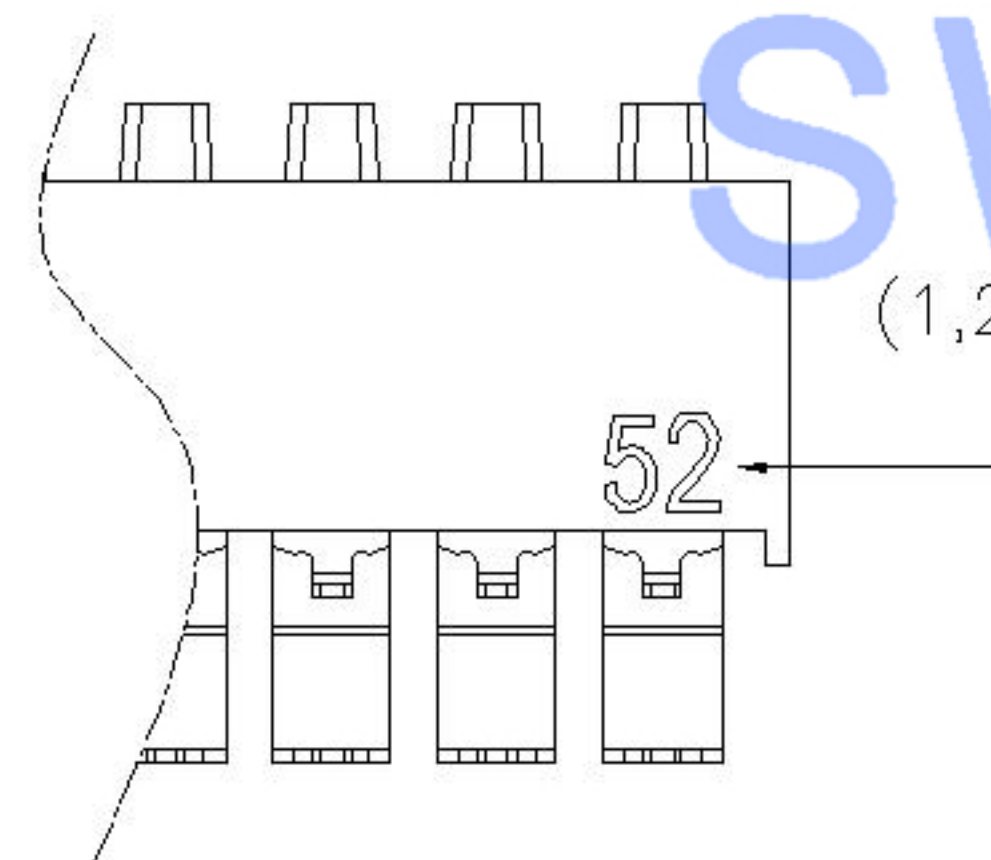

Projection (P)

Short (S)

PART NO.	NO.OF POS.	DIM.A	DIM.B	Cover/Red (R)		Cover/Blue (B)	
				Projection (P)	Short (S)	Projection (P)	Short (S)
DA-02	2	6.44	2.54	DA-02RP	DA-02RS	DA-02BP	DA-02BS
DA-03	3	8.98	5.08	DA-03RP	DA-03RS	DA-03BP	DA-03BS
DA-04	4	11.52	7.62	DA-04RP	DA-04RS	DA-04BP	DA-04BS
DA-05	5	14.06	10.16	DA-05RP	DA-05RS	DA-05BP	DA-05BS
DA-06	6	16.60	12.70	DA-06RP	DA-06RS	DA-06BP	DA-06BS
DA-07	7	19.14	15.24	DA-07RP	DA-07RS	DA-07BP	DA-07BS
DA-08	8	21.68	17.78	DA-08RP	DA-08RS	DA-08BP	DA-08BS
DA-09	9	24.22	20.32	DA-09RP	DA-09RS	DA-09BP	DA-09BS
DA-10	10	26.76	22.86	DA-10RP	DA-10RS	DA-10BP	DA-10BS
DA-12	12	31.84	27.94	DA-12RP	DA-12RS	DA-12BP	DA-12BS

CIRCUIT

DATE CODE
ex: 0,1,2,~9
(1,2~9,X,Y,Z)

MARK	DESCRIPTION	DATE	REVISED	APPROVED	UNSPECIFIED TOLERANCES	DSND	DATE	SCALE: N/A	MODEL TYPE: DIP SWITCH		
ΔX					ANGLAR ±5°	DWN	DATE	VIEW:	PART NO.:		
ΔX					L ≤ 4 ±0.2	CHKD	DATE	UNIT: mm	DWG NO.: DA-XX		
ΔX					4 < L ≤ 16 ±0.3	APPD	DATE	SIZE: A4			
ΔX					16 < L ≤ 63 ±0.4						
MARK					L > 63 ±0.5						
REVISIONS						XKB INDUSTRIAL PRECISION CO., LIMITED			WEIGHT	SHEET	REVISION
www.xkeng.cn www.helloxkb.com www.helloxkb.cn									1.0g	1/1	A0