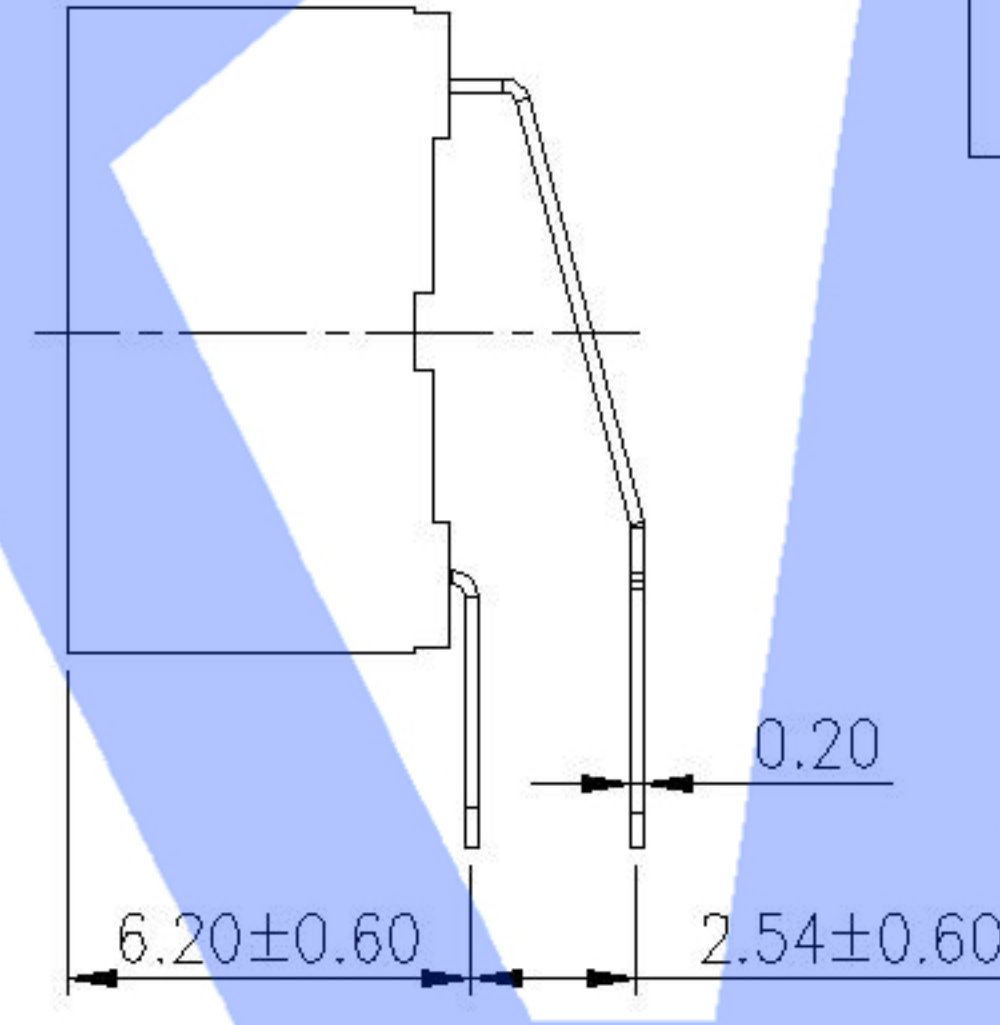

Projection (P)

Short (S)

DATE CODE
ex: (1,2~9,X,Y,Z) 0,1,2,~9

CIRCUIT

PART NO.	NO.OF POS.	DIM.A	DIM.B	Cover/Red (R)		Cover/Blue (B)	
				Projection (P)	Short (S)	Projection (P)	Short (S)
DA-02	2	6.44	2.54	DA-02RP	DA-02RS	DA-02BP	DA-02BS
DA-03	3	8.98	5.08	DA-03RP	DA-03RS	DA-03BP	DA-03BS
DA-04	4	11.52	7.62	DA-04RP	DA-04RS	DA-04BP	DA-04BS
DA-05	5	14.06	10.16	DA-05RP	DA-05RS	DA-05BP	DA-05BS
DA-06	6	16.60	12.70	DA-06RP	DA-06RS	DA-06BP	DA-06BS
DA-07	7	19.14	15.24	DA-07RP	DA-07RS	DA-07BP	DA-07BS
DA-08	8	21.68	17.78	DA-08RP	DA-08RS	DA-08BP	DA-08BS
DA-09	9	24.22	20.32	DA-09RP	DA-09RS	DA-09BP	DA-09BS
DA-10	10	26.76	22.86	DA-10RP	DA-10RS	DA-10BP	DA-10BS
DA-12	12	31.84	27.94	DA-12RP	DA-12RS	DA-12BP	DA-12BS

SPECIFICATION

- Contact Rating 25mA, 24V DC
- Contact Resistance 50mΩ max.
- Insulation Resistance 100MΩ min. 500V DC
- Dielectric Strength 500V AC/1 minute
- Operating Force 1,000gf max.
- Travel 2mm
- Operating Life 2 000 cycles
- Operating Temp. -40°C ~ +85°C
- Storage Temp. -40°C ~ +85°C

MARK	DESCRIPTION	DATE	REVISED	APPROVED	UNSPECIFIED TOLERANCES	DSND	DATE	SCALE: N/A	MODEL TYPE: DIP SWITCH		
ΔX					ANGLAR ±5°	DWN	DATE	VIEW:	PART NO.:		
ΔX					L ≤ 4 ±0.2	CHKD	DATE	UNIT: mm	DWG NO.: DA-XX		
ΔX					4 < L ≤ 16 ±0.3	APPD	DATE	SIZE: A4			
					16 < L ≤ 63 ±0.4						
					L > 63 ±0.5						
REVISIONS						XKB INDUSTRIAL PRECISION CO., LIMITED			WEIGHT	SHEET	REVISION
www.xkeng.cn www.helloxkb.com www.helloxkb.cn									1.0g	1/1	A0