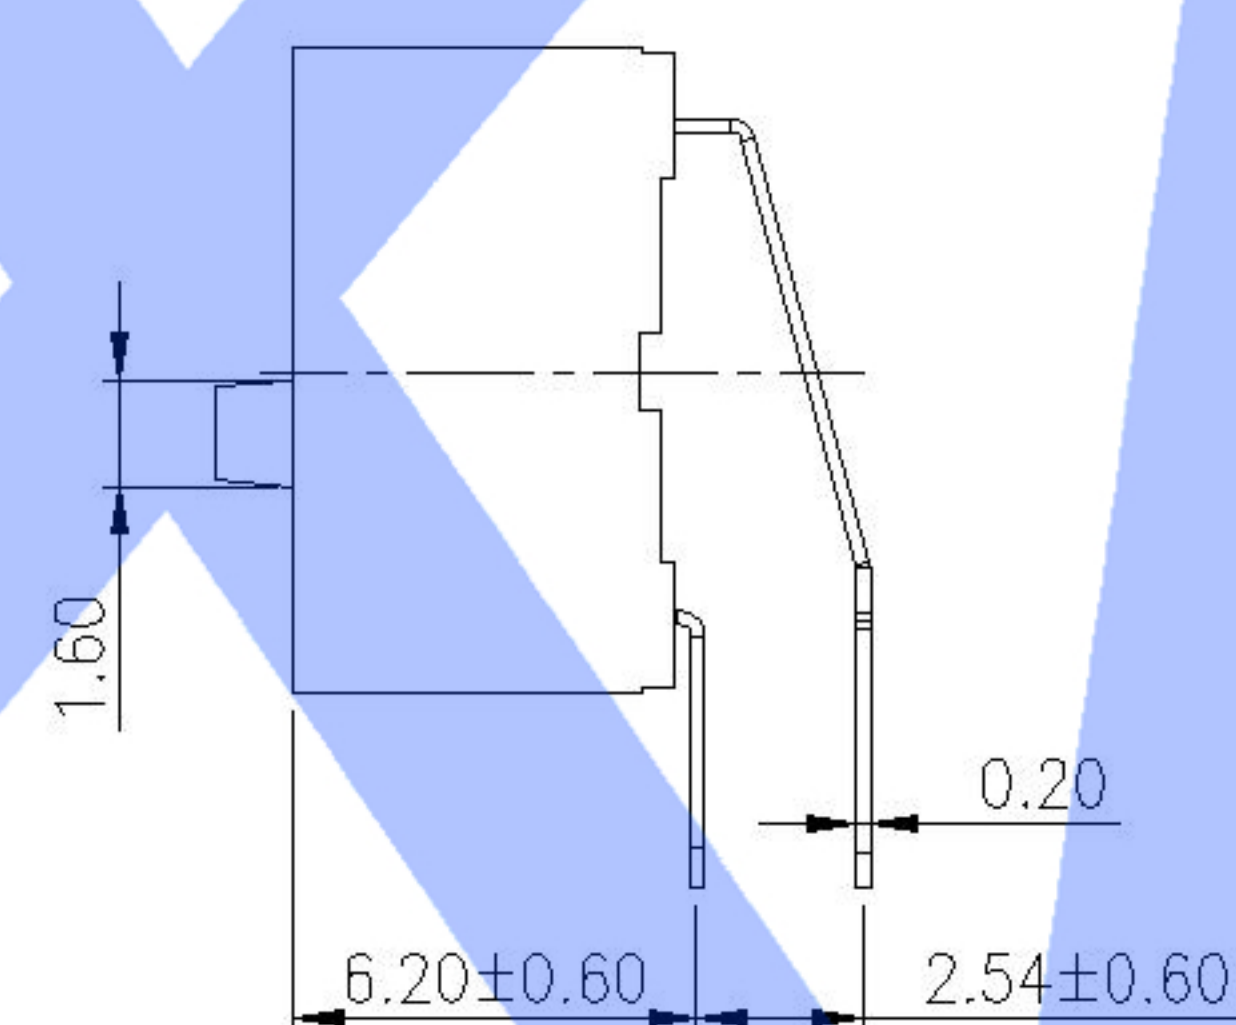

Projection (P)

Short (S)

DATE CODE
ex: (1,2~9,X,Y,Z) 0,1,2,~9

CIRCUIT

PART NO.	NO.OF POS.	DIM.A	DIM.B	Cover/Red (R)		Cover/Blue (B)	
				Projection (P)	Short (S)	Projection (P)	Short (S)
DA-02	2	6.44	2.54	DA-02RP	DA-02RS	DA-02BP	DA-02BS
DA-03	3	8.98	5.08	DA-03RP	DA-03RS	DA-03BP	DA-03BS
DA-04	4	11.52	7.62	DA-04RP	DA-04RS	DA-04BP	DA-04BS
DA-05	5	14.06	10.16	DA-05RP	DA-05RS	DA-05BP	DA-05BS
DA-06	6	16.60	12.70	DA-06RP	DA-06RS	DA-06BP	DA-06BS
DA-07	7	19.14	15.24	DA-07RP	DA-07RS	DA-07BP	DA-07BS
DA-08	8	21.68	17.78	DA-08RP	DA-08RS	DA-08BP	DA-08BS
DA-09	9	24.22	20.32	DA-09RP	DA-09RS	DA-09BP	DA-09BS
DA-10	10	26.76	22.86	DA-10RP	DA-10RS	DA-10BP	DA-10BS
DA-12	12	31.84	27.94	DA-12RP	DA-12RS	DA-12BP	DA-12BS

SPECIFICATION

- Contact Rating 25mA, 24V DC
- Contact Resistance 50mΩ max.
- Insulation Resistance 100MΩ min. 500V DC
- Dielectric Strength 500V AC/1 minute
- Operating Force 1,000gf max.
- Travel 2mm
- Operating Life 2 000 cycles
- Operating Temp. -40°C ~ +85°C
- Storage Temp. -40°C ~ +85°C

MARK	DESCRIPTION	DATE	REVISED	APPROVED	UNSPECIFIED TOLERANCES	DSND	DATE	SCALE: N/A	MODEL TYPE: DIP SWITCH		
ΔX					ANGLAR ±5°	DWN	DATE	VIEW:	PART NO.:		
ΔX					L ≤ 4 ±0.2	CHKD	DATE	UNIT: mm	DWG NO.: DA-XX		
ΔX					4 < L ≤ 16 ±0.3	APPD	DATE	SIZE: A4			
					16 < L ≤ 63 ±0.4						
					L > 63 ±0.5						
REVISIONS						XKB INDUSTRIAL PRECISION CO., LIMITED			WEIGHT	SHEET	REVISION
www.xkeng.cn www.helloxkb.com www.helloxkb.cn									1.0g	1/1	A0