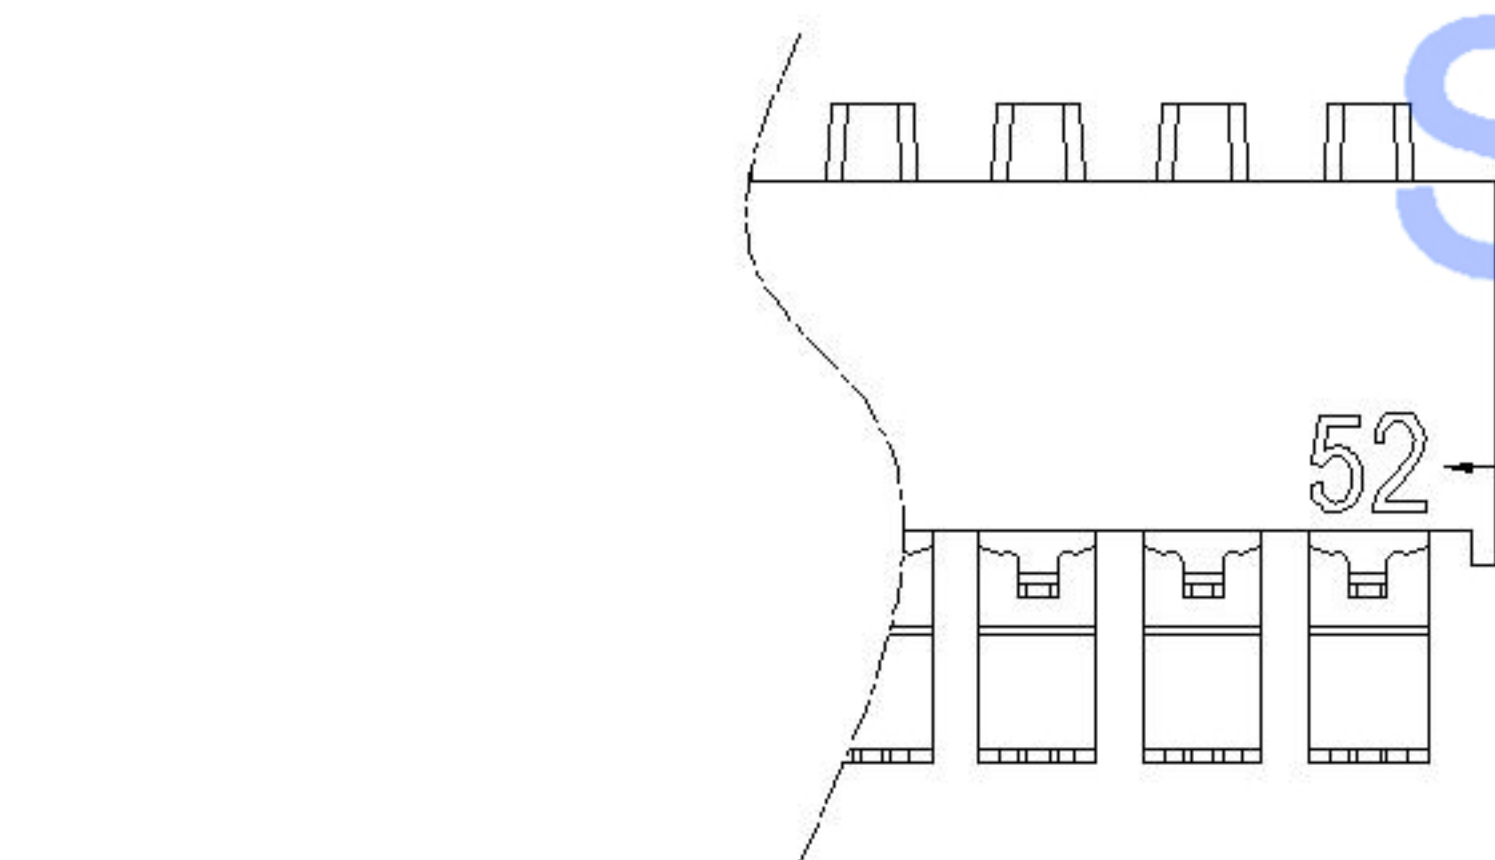

Projection (P)

Short (S)

DATE CODE
ex: (1,2~9,X,Y,Z) 0,1,2,~9

CIRCUIT

PART NO.	NO.OF POS.	DIM.A	DIM.B	Cover/Red (R)		Cover/Blue (B)	
				Projection (P)	Short (S)	Projection (P)	Short (S)
DA-02	2	6.44	2.54	DA-02RP	DA-02RS	DA-02BP	DA-02BS
DA-03	3	8.98	5.08	DA-03RP	DA-03RS	DA-03BP	DA-03BS
DA-04	4	11.52	7.62	DA-04RP	DA-04RS	DA-04BP	DA-04BS
DA-05	5	14.06	10.16	DA-05RP	DA-05RS	DA-05BP	DA-05BS
DA-06	6	16.60	12.70	DA-06RP	DA-06RS	DA-06BP	DA-06BS
DA-07	7	19.14	15.24	DA-07RP	DA-07RS	DA-07BP	DA-07BS
DA-08	8	21.68	17.78	DA-08RP	DA-08RS	DA-08BP	DA-08BS
DA-09	9	24.22	20.32	DA-09RP	DA-09RS	DA-09BP	DA-09BS
DA-10	10	26.76	22.86	DA-10RP	DA-10RS	DA-10BP	DA-10BS
DA-12	12	31.84	27.94	DA-12RP	DA-12RS	DA-12BP	DA-12BS

MARK	DESCRIPTION	DATE	REVISED	APPROVED	UNSPECIFIED TOLERANCES	DSND	DATE	SCALE: N/A	MODEL TYPE: DIP SWITCH		
ΔX					ANGLAR ±5°	DWN	DATE	VIEW:	PART NO.:		
ΔX					L ≤ 4 ±0.2	CHKD	DATE	UNIT: mm	DWG NO.: DA-XX		
ΔX					4 < L ≤ 16 ±0.3	APPD	DATE	SIZE: A4			
					16 < L ≤ 63 ±0.4						
					L > 63 ±0.5						
REVISIONS						XKB INDUSTRIAL PRECISION CO., LIMITED			WEIGHT	SHEET	REVISION
www.xkeng.cn www.helloxkb.com www.helloxkb.cn									1.0g	1/1	A0