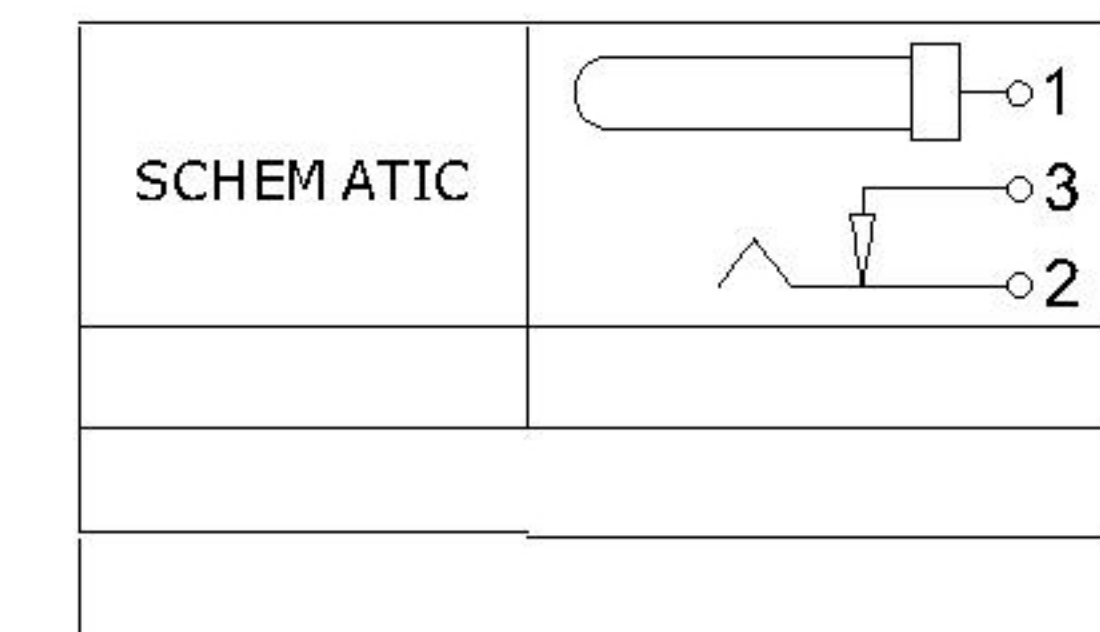

XKB SWITCH CONNECTOR

| | MATERIAL | PLATING |
|------------|--------------|---------|
| center pin | brass | nickel |
| terminal 1 | brass | silver |
| terminal 2 | copper alloy | silver |
| terminal 3 | brass | silver |
| plastic | PBT | |

| MARK | DESCRIPTION | DATE | REVISED | APPROVED | UNSPECIFIED TOLERANCES | DSND | DATE | SCALE: N/A | MODEL TYPE: DC POWER JACK | | |
|---|-------------|------|---------|----------|------------------------|---------------------------------------|------|------------|------------------------------|-------|----------|
| △X | | | | | ANGLAR ±5° | DWN | DATE | VIEW: | PART NO.: | | |
| △X | | | | | L ≤ 4 ±0.2 | CHKD | DATE | UNIT: mm | DWG NO.: | | |
| △X | | | | | 4 < L ≤ 16 ±0.3 | APPD | DATE | SIZE: A4 | DC-002H-1.3 | | |
| | | | | | 16 < L ≤ 63 ±0.4 | | | | WEIGHT | SHEET | REVISION |
| | | | | | L > 63 ±0.5 | | | | 1.0g | 1/1 | A0 |
| REVISIONS | | | | | | XKB INDUSTRIAL PRECISION CO., LIMITED | | | | | |
| www.xk-dg.cn www.helloxkb.com www.helloxkb.cn | | | | | | | | | | | |