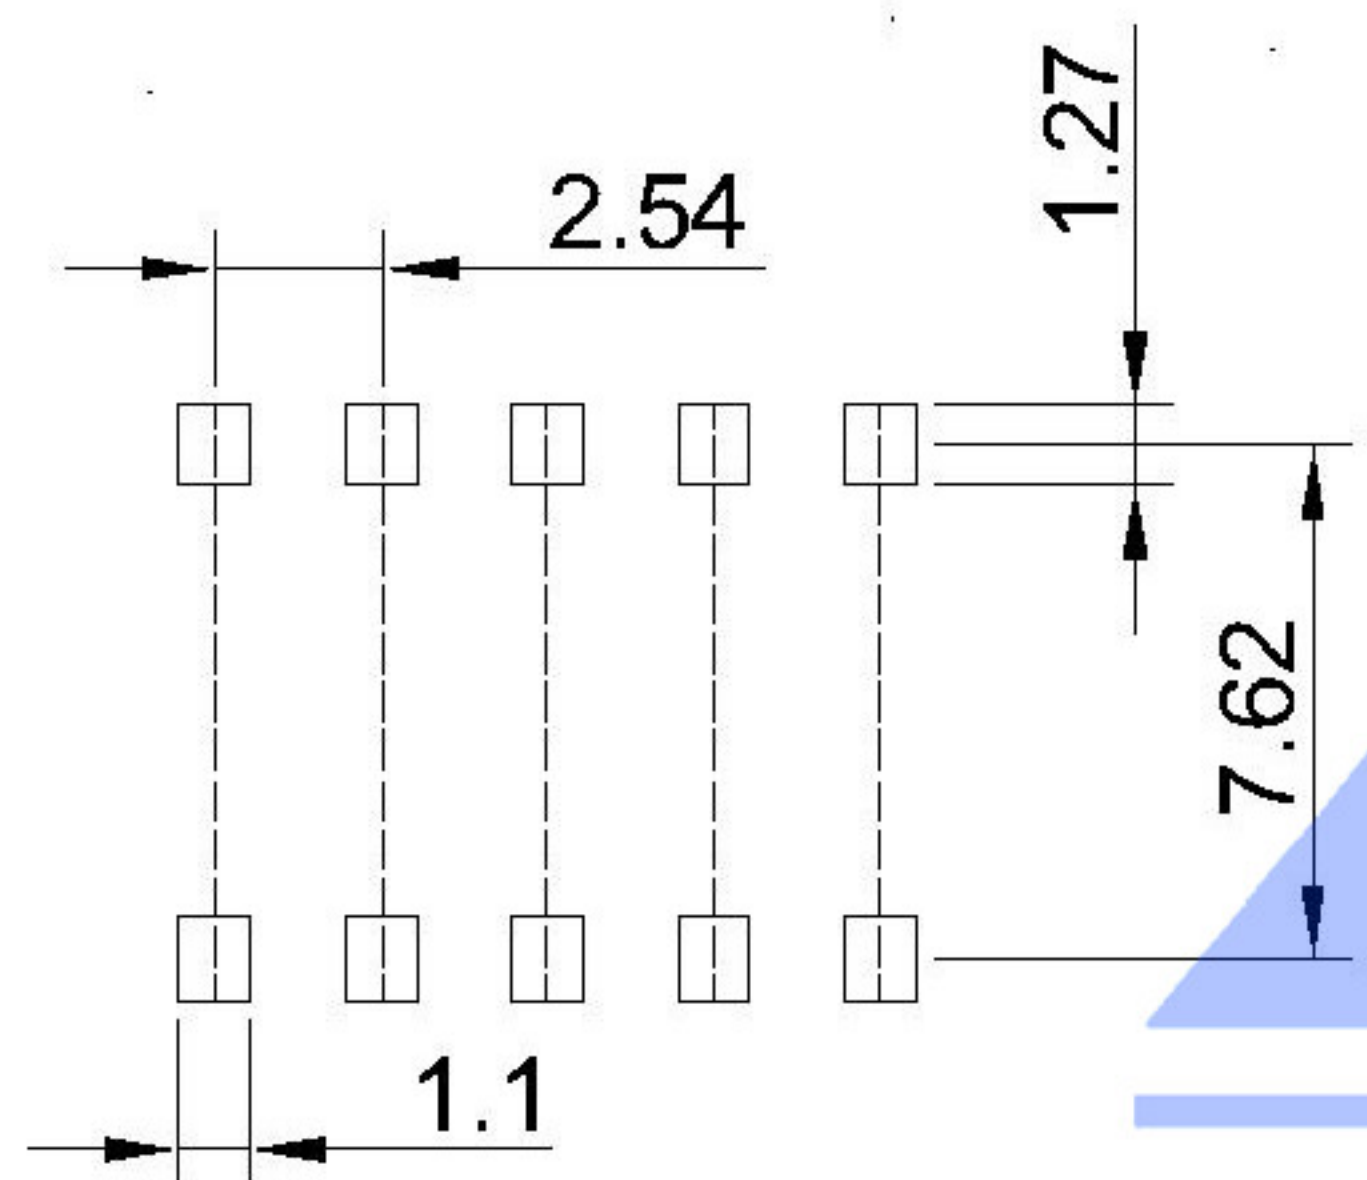

Projection (P)

Short (S)

SWITCH CONNECTOR

PART NO.	NO.OF POS.	DIM.A	DIM.B	Projection (P)	Short (S)
DSIC01LS	1	2.54		DSIC01LS-P	DSIC01LS-S
DSIC02LS	2	5.08	2.54	DSIC02LS-P	DSIC02LS-S
DSIC03LS	3	7.62	5.08	DSIC03LS-P	DSIC03LS-S
DSIC04LS	4	10.16	7.62	DSIC04LS-P	DSIC04LS-S
DSIC05LS	5	12.7	10.16	DSIC05LS-P	DSIC05LS-S
DSIC06LS	6	15.24	12.70	DSIC06LS-P	DSIC06LS-S
DSIC07LS	7	17.78	15.24	DSIC07LS-P	DSIC07LS-S
DSIC08LS	8	20.32	17.78	DSIC08LS-P	DSIC08LS-S
DSIC09LS	9	22.86	20.32	DSIC09LS-P	DSIC09LS-S
DSIC10LS	10	25.4	22.86	DSIC10LS-P	DSIC10LS-S
DSIC12LS	12	30.48	27.94	DSIC12LS-P	DSIC12LS-S

SPECIFICATION

Contact Rating:	25mA,24V DC
Contact Resistance:	50mΩ max
Insulation Resistance:	100mΩ min.500V DC
Dielectric Strength:	500V AC/1minute
Operating Force:	1,000gf max
Travel:	1.0mm
Operating Life:	3000cycles
Operating Temp:	-20℃~+70℃
Storage Temp:	-30℃~+80℃

④	Terminal		Copper Alloy	T: Tin plated G:Plating Gold
③	Base	1	Pa9t	White
②	Keystake	1	Pa66	White
①	Cover	1	Pa66	Black
ITEM	PAPT NAMF	QTY	MATERIAL	FINISHING

MARK	DESCRIPTION	DATE	REVISED	APPROVED	UNSPECIFIED TOLERANCES	DSND	DATE	SCALE: N/A	MODEL TYPE: DIP SWITCH		
Δx					ANGLAR ±5°	DWN	DATE	VIEW:	PART NO.:		
Δx					X.X ±0.2mm	CHKD	DATE	UNIT: mm	DWG NO.:		
Δx					X.XX ±0.1mm	APPD	DATE	SIZE: A4	DSICXXLS-X		
					X.XXX ±0.05mm	XKB INDUSTRIAL PRECISION CO.,LIMITED			WEIGHT	SHEET	REVISION
REVISIONS											
www.xk-dg.cn www.helloxkb.com www.helloxkb.cn											