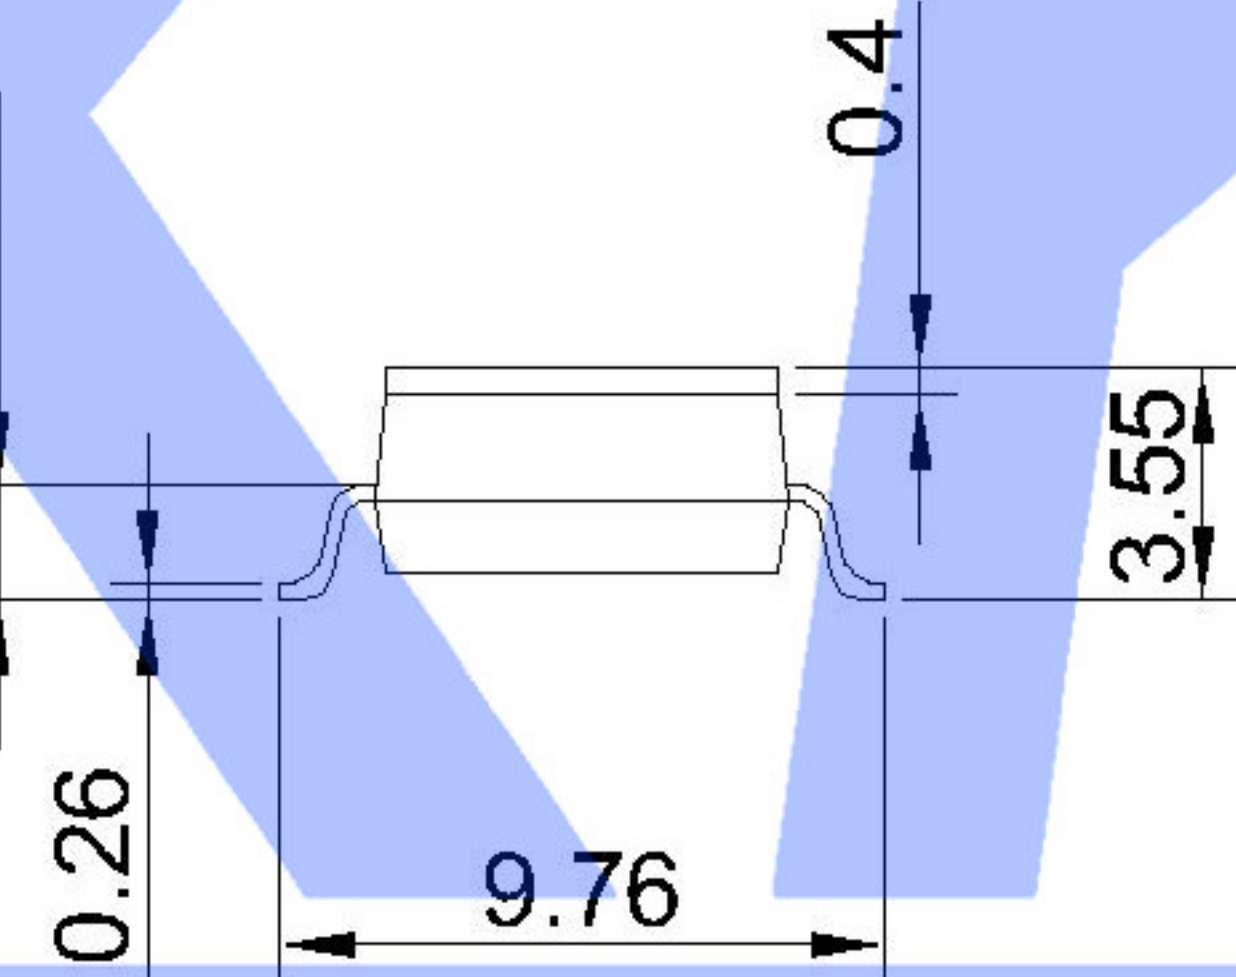

Projection (P)

Short (S)

SWITCH CONNECTOR

PART NO.	NO.OF POS.	DIM.A	DIM.B	Projection (P)	Short (S)
DSIC01LS	1	2.54		DSIC01LS-P	DSIC01LS-S
DSIC02LS	2	5.08	2.54	DSIC02LS-P	DSIC02LS-S
DSIC03LS	3	7.62	5.08	DSIC03LS-P	DSIC03LS-S
DSIC04LS	4	10.16	7.62	DSIC04LS-P	DSIC04LS-S
DSIC05LS	5	12.7	10.16	DSIC05LS-P	DSIC05LS-S
DSIC06LS	6	15.24	12.70	DSIC06LS-P	DSIC06LS-S
DSIC07LS	7	17.78	15.24	DSIC07LS-P	DSIC07LS-S
DSIC08LS	8	20.32	17.78	DSIC08LS-P	DSIC08LS-S
DSIC09LS	9	22.86	20.32	DSIC09LS-P	DSIC09LS-S
DSIC10LS	10	25.4	22.86	DSIC10LS-P	DSIC10LS-S
DSIC12LS	12	30.48	27.94	DSIC12LS-P	DSIC12LS-S

SPECIFICATION

Contact Rating:	25mA,24V DC
Contact Resistance:	50mΩ max
Insulation Resistance:	100mΩ min.500V DC
Dielectric Strength:	500V AC/1minute
Operating Force:	1,000gf max
Travel:	1.0mm
Operating Life:	3000cycles
Operating Temp:	-20℃~+70℃
Storage Temp:	-30℃~+80℃

④	Terminal		Copper Alloy	T: Tin plated G:Plating Gold
③	Base	1	Pa9t	White
②	Keystake	1	Pa66	White
①	Cover	1	Pa66	Black
ITEM	PAPT NAMF	QTY	MATERIAL	FINISHING

MARK	DESCRIPTION	DATE	REVISED	APPROVED	UNSPECIFIED TOLERANCES	DSND	DATE	SCALE: N/A	MODEL TYPE: DIP SWITCH		
Δx					ANGLAR ±5°	DWN	DATE	VIEW:	PART NO.:		
Δx					X.X ±0.2mm	CHKD	DATE	UNIT: mm	DWG NO.:		
Δx					X.XX ±0.1mm	APPD	DATE	SIZE: A4	DSICXXLS-X		
					X.XXX ±0.05mm	XKB INDUSTRIAL PRECISION CO.,LIMITED			WEIGHT	SHEET	REVISION
REVISIONS											
www.xk-dg.cn www.helloxkb.com www.helloxkb.cn											