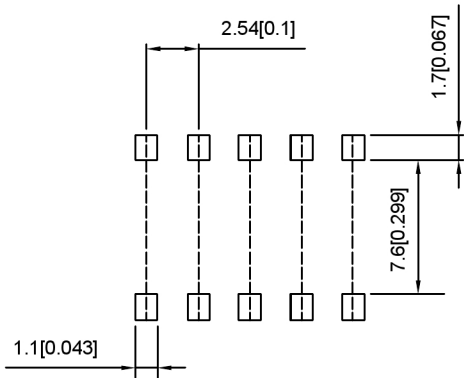

Projection(P)

Short(S)

PART NO.	NO.OFPOS	DIM.A	DIM.B	Projection(P)	Short(S)
DSIC01LS	1	2.54		DSIC01LS-P	DSIC01LS-S
DSIC02LS	2	5.08	2.54	DSIC02LS-P	DSIC02LS-S
DSIC03LS	3	7.62	5.08	DSIC03LS-P	DSIC03LS-S
DSIC04LS	4	10.16	7.62	DSIC04LS-P	DSIC04LS-S
DSIC05LS	5	12.7	10.16	DSIC05LS-P	DSIC05LS-S
DSIC06LS	6	15.24	12.7	DSIC06LS-P	DSIC06LS-S
DSIC07LS	7	17.78	15.24	DSIC07LS-P	DSIC07LS-S
DSIC08LS	8	20.32	17.78	DSIC08LS-P	DSIC08LS-S
DSIC09LS	9	22.86	20.32	DSIC09LS-P	DSIC09LS-S
DSIC10LS	10	25.4	22.86	DSIC10LS-P	DSIC10LS-S
DSIC12LS	12	30.48	27.94	DSIC12LS-P	DSIC12LS-S

SPECIFICATION

Contact Rating: 25mA,24V DC  
 Contact Resistance: 50mΩ max  
 Insulation Resistance: 100mΩ min.500V DC  
 Dielectric Strength: 500V AC/1minute  
 Operating Force: 1000gf max  
 Travel: 1.0mm  
 Operating Life: 3000cycles  
 Operating Temp: -20 °C~+70 °C  
 Storage Temp: -30 °C~+80 °C

DSND	SCALE: N/A	MODEL TYPE:
DWN	VIEW:	DIP SWITCH
CHKD	UNIT: mm/in	PART NO.: DSICXXLS-X
APPD	SIZE: A4	DWG NO.:
		WEIGHT
		SHEET 1/1
		REVISIC A0

XKB INDUSTRIAL PRECISION CO., LIMITED