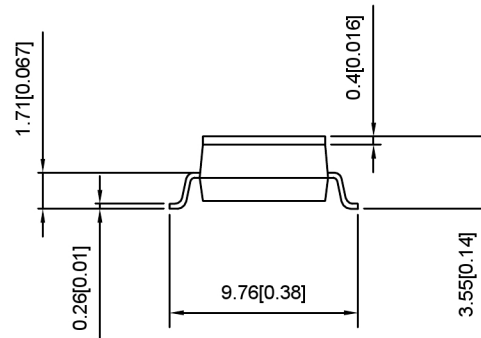

Projection(P)

Short(S)

PART NO.	NO.OFPOS	DIM.A	DIM.B	Projection(P)	Short(S)
DSIC01LS	1	2.54		DSIC01LS-P	DSIC01LS-S
DSIC02LS	2	5.08	2.54	DSIC02LS-P	DSIC02LS-S
DSIC03LS	3	7.62	5.08	DSIC03LS-P	DSIC03LS-S
DSIC04LS	4	10.16	7.62	DSIC04LS-P	DSIC04LS-S
DSIC05LS	5	12.7	10.16	DSIC05LS-P	DSIC05LS-S
DSIC06LS	6	15.24	12.7	DSIC06LS-P	DSIC06LS-S
DSIC07LS	7	17.78	15.24	DSIC07LS-P	DSIC07LS-S
DSIC08LS	8	20.32	17.78	DSIC08LS-P	DSIC08LS-S
DSIC09LS	9	22.86	20.32	DSIC09LS-P	DSIC09LS-S
DSIC10LS	10	25.4	22.86	DSIC10LS-P	DSIC10LS-S
DSIC12LS	12	30.48	27.94	DSIC12LS-P	DSIC12LS-S

SPECIFICATION

Contact Rating: 25mA,24V DC  
 Contact Resistance: 50mΩ max  
 Insulation Resistance: 100mΩ min.500V DC  
 Dielectric Strength: 500V AC/1minute  
 Operating Force: 1000gf max  
 Travel: 1.0mm  
 Operating Life: 3000cycles  
 Operating Temp: -20 °C~+70 °C  
 Storage Temp: -30 °C~+80 °C

DSND	SCALE: N/A	MODEL TYPE:
DWN	VIEW:	DIP SWITCH
CHKD	UNIT: mm/in	PART NO.: DSICXXLS-X
APPD	SIZE: A4	DWG NO.:
		WEIGHT
		SHEET 1/1
		REVISIC A0

XKB INDUSTRIAL PRECISION CO., LIMITED