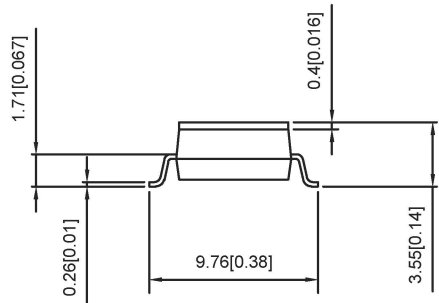

Projection(P)

Short(S)

PART NO.	NO.OFPOS	DIM.A	DIM.B	Projection(P)	Short(S)
DSIC01LS	1	2.54		DSIC01LS-P	DSIC01LS-S
DSIC02LS	2	5.08	2.54	DSIC02LS-P	DSIC02LS-S
DSIC03LS	3	7.62	5.08	DSIC03LS-P	DSIC03LS-S
DSIC04LS	4	10.16	7.62	DSIC04LS-P	DSIC04LS-S
DSIC05LS	5	12.7	10.16	DSIC05LS-P	DSIC05LS-S
DSIC06LS	6	15.24	12.7	DSIC06LS-P	DSIC06LS-S
DSIC07LS	7	17.78	15.24	DSIC07LS-P	DSIC07LS-S
DSIC08LS	8	20.32	17.78	DSIC08LS-P	DSIC08LS-S
DSIC09LS	9	22.86	20.32	DSIC09LS-P	DSIC09LS-S
DSIC10LS	10	25.4	22.86	DSIC10LS-P	DSIC10LS-S
DSIC12LS	12	30.48	27.94	DSIC12LS-P	DSIC12LS-S

SPECIFICATION

Contact Rating: 25mA,24V DC  
 Contact Resistance: 50mΩ max  
 Insulation Resistance: 100mΩ min.500V DC  
 Dielectric Strength: 500V AC/1minute  
 Operating Force: 1000gf max  
 Travel: 1.0mm  
 Operating Life: 3000cycles  
 Operating Temp: -20℃~+70℃  
 Storage Temp: -30℃~+80℃

DSND	DATE	SCALE: N/A	MODEL TYPE:
DWN	DATE	VIEW:	DIP SWITCH
CHKD	DATE	UNIT: mm/in	PART NO.:
APPD	DATE	SIZE: A4	DWG NO.: DSICXXLS-X
XKB INDUSTRIAL PRECISION CO., LIMITED			WEIGHT: 1.0g
			SHEET: 1/1
			REVISION: A0