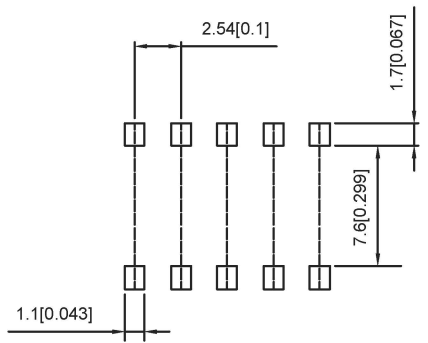

Projection(P)

Short(S)

PART NO.	NO.OFPOS	DIM.A	DIM.B	Projection(P)	Short(S)
DSIC01LS	1	2.54		DSIC01LS-P	DSIC01LS-S
DSIC02LS	2	5.08	2.54	DSIC02LS-P	DSIC02LS-S
DSIC03LS	3	7.62	5.08	DSIC03LS-P	DSIC03LS-S
DSIC04LS	4	10.16	7.62	DSIC04LS-P	DSIC04LS-S
DSIC05LS	5	12.7	10.16	DSIC05LS-P	DSIC05LS-S
DSIC06LS	6	15.24	12.7	DSIC06LS-P	DSIC06LS-S
DSIC07LS	7	17.78	15.24	DSIC07LS-P	DSIC07LS-S
DSIC08LS	8	20.32	17.78	DSIC08LS-P	DSIC08LS-S
DSIC09LS	9	22.86	20.32	DSIC09LS-P	DSIC09LS-S
DSIC10LS	10	25.4	22.86	DSIC10LS-P	DSIC10LS-S
DSIC12LS	12	30.48	27.94	DSIC12LS-P	DSIC12LS-S

SPECIFICATION

Contact Rating: 25mA,24V DC  
 Contact Resistance: 50mΩ max  
 Insulation Resistance: 100mΩ min.500V DC  
 Dielectric Strength: 500V AC/1minute  
 Operating Force: 1000gf max  
 Travel: 1.0mm  
 Operating Life: 3000cycles  
 Operating Temp: -20℃~+70℃  
 Storage Temp: -30℃~+80℃

DSND	DATE	SCALE: N/A	MODEL TYPE:
DWN	DATE	VIEW:	DIP SWITCH
CHKD	DATE	UNIT: mm/in	PART NO.:
APPD	DATE	SIZE: A4	DWG NO.: DSICXXLS-X
XKB INDUSTRIAL PRECISION CO., LIMITED			WEIGHT: 1.0g
			SHEET: 1/1
			REVISION: A0