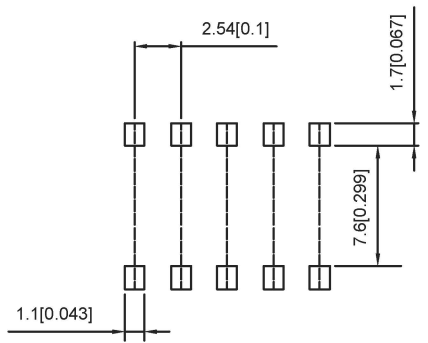

Projection(P)

Short(S)

PART NO.	NO.OFPOS	DIM.A	DIM.B	Projection(P)	Short(S)
DSIC01LS	1	2.54		DSIC01LS-P	DSIC01LS-S
DSIC02LS	2	5.08	2.54	DSIC02LS-P	DSIC02LS-S
DSIC03LS	3	7.62	5.08	DSIC03LS-P	DSIC03LS-S
DSIC04LS	4	10.16	7.62	DSIC04LS-P	DSIC04LS-S
DSIC05LS	5	12.7	10.16	DSIC05LS-P	DSIC05LS-S
DSIC06LS	6	15.24	12.7	DSIC06LS-P	DSIC06LS-S
DSIC07LS	7	17.78	15.24	DSIC07LS-P	DSIC07LS-S
DSIC08LS	8	20.32	17.78	DSIC08LS-P	DSIC08LS-S
DSIC09LS	9	22.86	20.32	DSIC09LS-P	DSIC09LS-S
DSIC10LS	10	25.4	22.86	DSIC10LS-P	DSIC10LS-S
DSIC12LS	12	30.48	27.94	DSIC12LS-P	DSIC12LS-S

SPECIFICATION

Contact Rating: 25mA,24V DC  
 Contact Resistance: 50mΩ max  
 Insulation Resistance: 100mΩ min.500V DC  
 Dielectric Strength: 500V AC/1minute  
 Operating Force: 1000gf max  
 Travel: 1.0mm  
 Operating Life: 3000cycles  
 Operating Temp: -20℃~+70℃  
 Storage Temp: -30℃~+80℃

REVISIONS	DATE	REVISED	APPROVED	UNSPECIFIED TOLERANCES

DSND	DATE	SCALE: N/A	MODEL TYPE:
DWN	DATE	VIEW:	DIP SWITCH
CHKD	DATE	UNIT: mm/in	PART NO.:
APPD	DATE	SIZE: A4	DWG NO.: DSICXXLS-X
XKB INDUSTRIAL PRECISION CO., LIMITED			WEIGHT: 1.0g
			SHEET: 1/1
			REVISION: A0