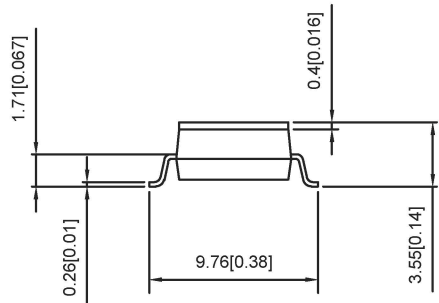

Projection(P)

Short(S)

PART NO.	NO.OFPOS	DIM.A	DIM.B	Projection(P)	Short(S)
DSIC01LS	1	2.54		DSIC01LS-P	DSIC01LS-S
DSIC02LS	2	5.08	2.54	DSIC02LS-P	DSIC02LS-S
DSIC03LS	3	7.62	5.08	DSIC03LS-P	DSIC03LS-S
DSIC04LS	4	10.16	7.62	DSIC04LS-P	DSIC04LS-S
DSIC05LS	5	12.7	10.16	DSIC05LS-P	DSIC05LS-S
DSIC06LS	6	15.24	12.7	DSIC06LS-P	DSIC06LS-S
DSIC07LS	7	17.78	15.24	DSIC07LS-P	DSIC07LS-S
DSIC08LS	8	20.32	17.78	DSIC08LS-P	DSIC08LS-S
DSIC09LS	9	22.86	20.32	DSIC09LS-P	DSIC09LS-S
DSIC10LS	10	25.4	22.86	DSIC10LS-P	DSIC10LS-S
DSIC12LS	12	30.48	27.94	DSIC12LS-P	DSIC12LS-S

SPECIFICATION

Contact Rating: 25mA,24V DC  
 Contact Resistance: 50mΩ max  
 Insulation Resistance: 100mΩ min.500V DC  
 Dielectric Strength: 500V AC/1minute  
 Operating Force: 1000gf max  
 Travel: 1.0mm  
 Operating Life: 3000cycles  
 Operating Temp: -20℃~+70℃  
 Storage Temp: -30℃~+80℃

REVISIONS	DATE	REVISED	APPROVED	UNSPECIFIED TOLERANCES

DSND	DATE	SCALE: N/A	MODEL TYPE:
DWN	DATE	VIEW:	DIP SWITCH
CHKD	DATE	UNIT: mm/in	PART NO.:
APPD	DATE	SIZE: A4	DWG NO.: DSICXXLS-X
XKB INDUSTRIAL PRECISION CO., LIMITED			WEIGHT: 1.0g
			SHEET: 1/1
			REVISION: A0