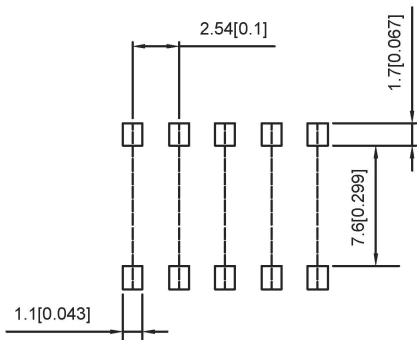

Projection(P)

Short(S)

PART NO.	NO.OFPOS	DIM.A	DIM.B	Projection(P)	Short(S)
DSIC01LS	1	2.54		DSIC01LS-P	DSIC01LS-S
DSIC02LS	2	5.08	2.54	DSIC02LS-P	DSIC02LS-S
DSIC03LS	3	7.62	5.08	DSIC03LS-P	DSIC03LS-S
DSIC04LS	4	10.16	7.62	DSIC04LS-P	DSIC04LS-S
DSIC05LS	5	12.7	10.16	DSIC05LS-P	DSIC05LS-S
DSIC06LS	6	15.24	12.7	DSIC06LS-P	DSIC06LS-S
DSIC07LS	7	17.78	15.24	DSIC07LS-P	DSIC07LS-S
DSIC08LS	8	20.32	17.78	DSIC08LS-P	DSIC08LS-S
DSIC09LS	9	22.86	20.32	DSIC09LS-P	DSIC09LS-S
DSIC10LS	10	25.4	22.86	DSIC10LS-P	DSIC10LS-S
DSIC12LS	12	30.48	27.94	DSIC12LS-P	DSIC12LS-S

SPECIFICATION

Contact Rating: 25mA,24V DC
 Contact Resistance: 50mΩ max
 Insulation Resistance: 100mΩ min.500V DC
 Dielectric Strength: 500V AC/1minute
 Operating Force: 1000gf max
 Travel: 1.0mm
 Operating Life: 3000cycles
 Operating Temp: -20℃~+70℃
 Storage Temp: -30℃~+80℃

DSND	DATE	SCALE: N/A	MODEL TYPE:
DWN	DATE	VIEW:	DIP SWITCH
CHKD	DATE	UNIT: mm/in	PART NO.:
APPD	DATE	SIZE: A4	DWG NO.: DSICXXLS-X
XKB INDUSTRIAL PRECISION CO., LIMITED			WEIGHT: 1.0g
			SHEET: 1/1
			REVISION: A0