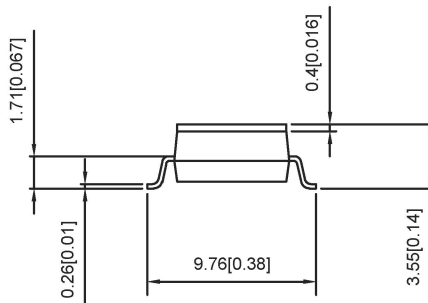

Projection(P)

Short(S)

PART NO.	NO.OFPOS	DIM.A	DIM.B	Projection(P)	Short(S)
DSIC01LS	1	2.54		DSIC01LS-P	DSIC01LS-S
DSIC02LS	2	5.08	2.54	DSIC02LS-P	DSIC02LS-S
DSIC03LS	3	7.62	5.08	DSIC03LS-P	DSIC03LS-S
DSIC04LS	4	10.16	7.62	DSIC04LS-P	DSIC04LS-S
DSIC05LS	5	12.7	10.16	DSIC05LS-P	DSIC05LS-S
DSIC06LS	6	15.24	12.7	DSIC06LS-P	DSIC06LS-S
DSIC07LS	7	17.78	15.24	DSIC07LS-P	DSIC07LS-S
DSIC08LS	8	20.32	17.78	DSIC08LS-P	DSIC08LS-S
DSIC09LS	9	22.86	20.32	DSIC09LS-P	DSIC09LS-S
DSIC10LS	10	25.4	22.86	DSIC10LS-P	DSIC10LS-S
DSIC12LS	12	30.48	27.94	DSIC12LS-P	DSIC12LS-S

SPECIFICATION

Contact Rating: 25mA,24V DC
 Contact Resistance: 50mΩ max
 Insulation Resistance: 100mΩ min.500V DC
 Dielectric Strength: 500V AC/1minute
 Operating Force: 1000gf max
 Travel: 1.0mm
 Operating Life: 3000cycles
 Operating Temp: -20℃~+70℃
 Storage Temp: -30℃~+80℃

DSND	DATE	SCALE: N/A	MODEL TYPE:
DWN	DATE	VIEW:	DIP SWITCH
CHKD	DATE	UNIT: mm/in	PART NO.:
APPD	DATE	SIZE: A4	DWG NO.: DSICXXLS-X
XKB INDUSTRIAL PRECISION CO., LIMITED			WEIGHT: 1.0g
			SHEET: 1/1
			REVISION: A0