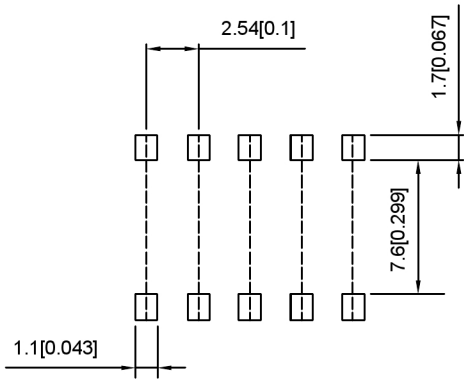

Projection(P)

Short(S)

PART NO.	NO.OFPOS	DIM.A	DIM.B	Projection(P)	Short(S)
DSIC01LS	1	2.54		DSIC01LS-P	DSIC01LS-S
DSIC02LS	2	5.08	2.54	DSIC02LS-P	DSIC02LS-S
DSIC03LS	3	7.62	5.08	DSIC03LS-P	DSIC03LS-S
DSIC04LS	4	10.16	7.62	DSIC04LS-P	DSIC04LS-S
DSIC05LS	5	12.7	10.16	DSIC05LS-P	DSIC05LS-S
DSIC06LS	6	15.24	12.7	DSIC06LS-P	DSIC06LS-S
DSIC07LS	7	17.78	15.24	DSIC07LS-P	DSIC07LS-S
DSIC08LS	8	20.32	17.78	DSIC08LS-P	DSIC08LS-S
DSIC09LS	9	22.86	20.32	DSIC09LS-P	DSIC09LS-S
DSIC10LS	10	25.4	22.86	DSIC10LS-P	DSIC10LS-S
DSIC12LS	12	30.48	27.94	DSIC12LS-P	DSIC12LS-S

SPECIFICATION

Contact Rating: 25mA,24V DC
 Contact Resistance: 50mΩ max
 Insulation Resistance: 100mΩ min.500V DC
 Dielectric Strength: 500V AC/1minute
 Operating Force: 1000gf max
 Travel: 1.0mm
 Operating Life: 3000cycles
 Operating Temp: -20 °C~+70 °C
 Storage Temp: -30 °C~+80 °C

DSND		SCALE: N/A	MODEL TYPE: DIP SWITCH
DWN		VIEW:	PART NO.: DSICXXLS-X
CHKD		UNIT: mm/in	DWG NO.:
APPD		SIZE: A4	
XKB INDUSTRIAL PRECISION CO., LIMITED			WEIGHT
			SHEET
			REVISI
			1/1
			A0

X-ON Electronics