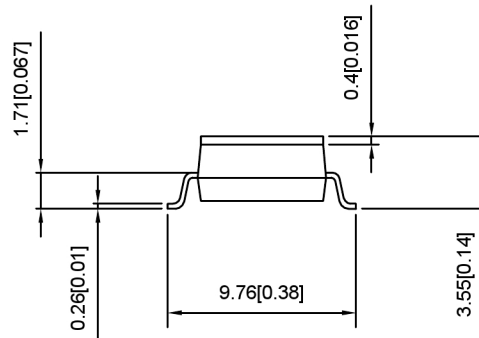

Projection(P)

Short(S)

PART NO.	NO.OFPOS	DIM.A	DIM.B	Projection(P)	Short(S)
DSIC01LS	1	2.54		DSIC01LS-P	DSIC01LS-S
DSIC02LS	2	5.08	2.54	DSIC02LS-P	DSIC02LS-S
DSIC03LS	3	7.62	5.08	DSIC03LS-P	DSIC03LS-S
DSIC04LS	4	10.16	7.62	DSIC04LS-P	DSIC04LS-S
DSIC05LS	5	12.7	10.16	DSIC05LS-P	DSIC05LS-S
DSIC06LS	6	15.24	12.7	DSIC06LS-P	DSIC06LS-S
DSIC07LS	7	17.78	15.24	DSIC07LS-P	DSIC07LS-S
DSIC08LS	8	20.32	17.78	DSIC08LS-P	DSIC08LS-S
DSIC09LS	9	22.86	20.32	DSIC09LS-P	DSIC09LS-S
DSIC10LS	10	25.4	22.86	DSIC10LS-P	DSIC10LS-S
DSIC12LS	12	30.48	27.94	DSIC12LS-P	DSIC12LS-S

SPECIFICATION

Contact Rating: 25mA,24V DC
 Contact Resistance: 50mΩ max
 Insulation Resistance: 100mΩ min.500V DC
 Dielectric Strength: 500V AC/1minute
 Operating Force: 1000gf max
 Travel: 1.0mm
 Operating Life: 3000cycles
 Operating Temp: -20 °C~+70 °C
 Storage Temp: -30 °C~+80 °C

DSND		SCALE: N/A	MODEL TYPE: DIP SWITCH
DWN		VIEW:	PART NO.: DSICXXLS-X
CHKD		UNIT: mm/in	DWG NO.:
APPD		SIZE: A4	
XKB INDUSTRIAL PRECISION CO., LIMITED			WEIGHT
			SHEET
			REVISI
			1/1
			A0

X-ON Electronics