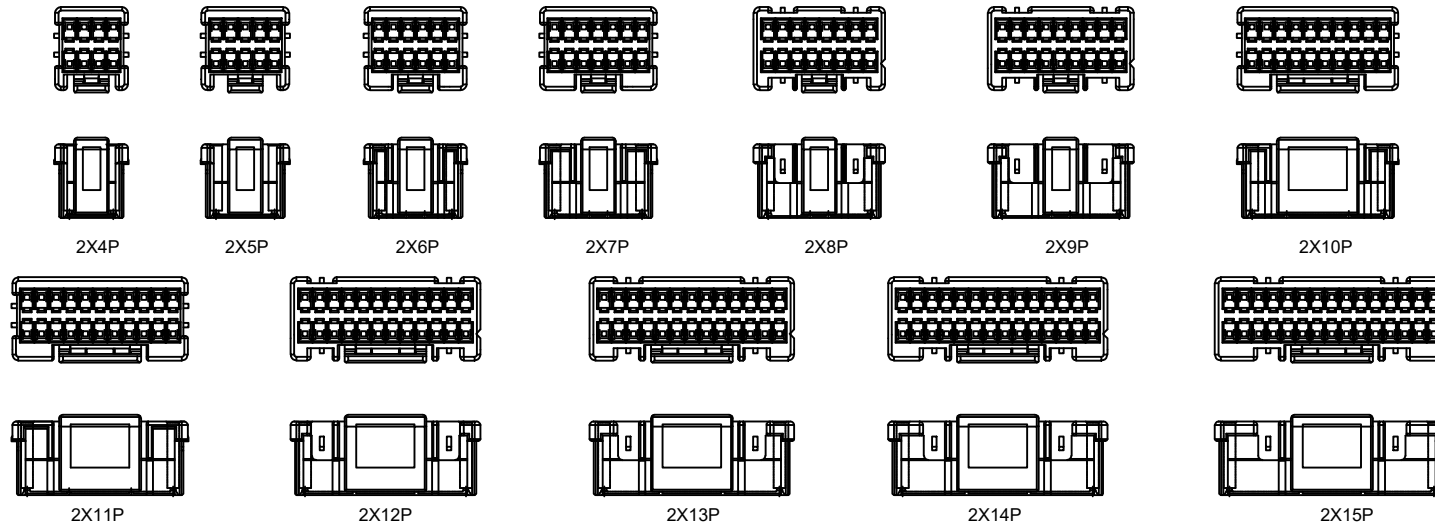

- K 202820 H - 2xXX - N0 X
 ① ② ③ ④ ⑤ ⑥
- 1.K: XKBTEK-Car Connector
 - 2.XKB Series No
 - 3.Category:H-Housing
 - 4.Row No.-Pin No:2xXX-2x04P~2x21P
 - 5.Material : N0-PA66 UL 94V-0
 - 6.Color:W-White ; B-Black;GY-Grey

Circuits	Dimensions		
	A	B	C
2x4	6.00	10.00	4.80
2x5	8.00	12.00	4.80
2x6	10.00	14.00	4.80
2x7	12.00	16.00	4.80
2x8	14.00	18.00	4.80
2x9	16.00	20.00	4.80
2x10	18.00	22.00	11.20
2x11	20.00	24.00	11.20
2x12	22.00	26.00	11.20
2x13	24.00	28.00	11.20
2x14	26.00	30.00	11.20
2x15	28.00	32.00	11.20
2x16	30.00	34.00	15.20
2x17	32.00	36.00	15.20
2x18	34.00	38.00	15.20
2x19	36.00	40.00	15.20
2x20	38.00	42.00	15.20
2x21	40.00	44.00	15.20

K202820H-2xXX-N0X	PA66	X202820T	X202820W
PART NO	Material	Suitable XKB Terminal	Suitable XKB Wafer

DSND		SCALE: N/A	MODEL TYPE: 2.0mm Automobile connector
DWN		VIEW:	PART NO.: K202820H-2xXX-N0X
CHKD		UNIT: mm/in	DWG NO.: X-K202820H-2xXX-N0X
APPD		SIZE: A4	WEIGHT
			SHEET
			REVISION
			1/1
			A0