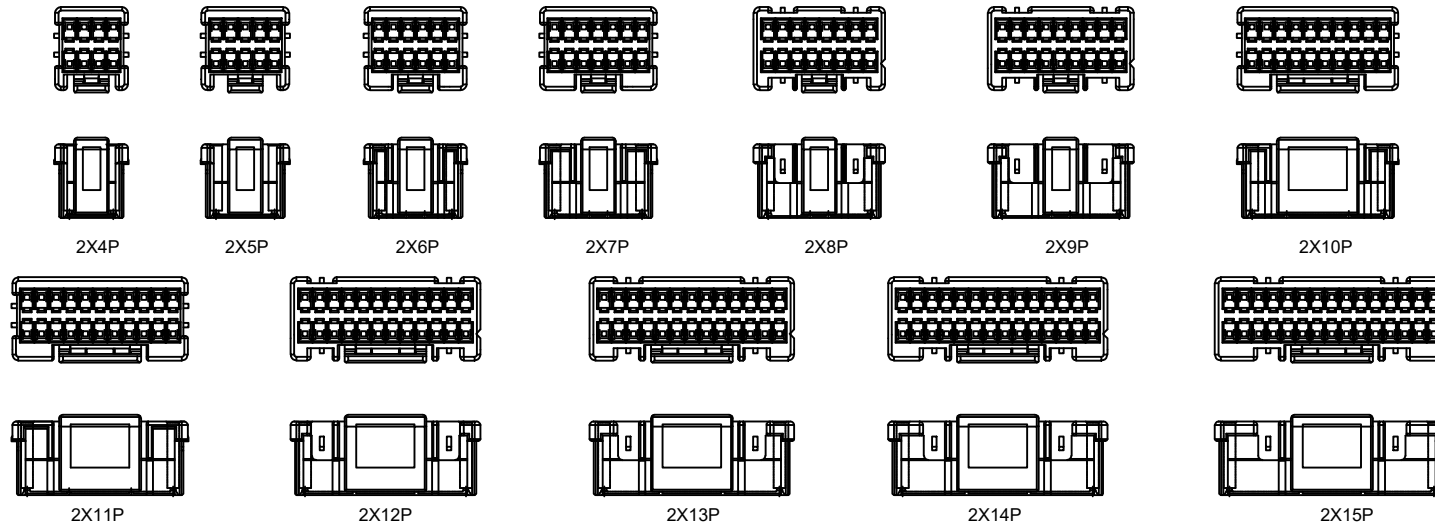

K 202820 H - 2xXX - N0 X
 ① ② ③ ④ ⑤ ⑥

1.K: XKBTEK-Car Connector
 2.XKB Series No
 3.Category:H-Housing
 4.Row No.-Pin No:2xXX-2x04P~2x21P
 5.Material : N0-PA66 UL 94V-0
 6.Color:W-White ; B-Black;GY-Grey

Circuits	Dimensions		
	A	B	C
2x4	6.00	10.00	4.80
2x5	8.00	12.00	4.80
2x6	10.00	14.00	4.80
2x7	12.00	16.00	4.80
2x8	14.00	18.00	4.80
2x9	16.00	20.00	4.80
2x10	18.00	22.00	11.20
2x11	20.00	24.00	11.20
2x12	22.00	26.00	11.20
2x13	24.00	28.00	11.20
2x14	26.00	30.00	11.20
2x15	28.00	32.00	11.20
2x16	30.00	34.00	15.20
2x17	32.00	36.00	15.20
2x18	34.00	38.00	15.20
2x19	36.00	40.00	15.20
2x20	38.00	42.00	15.20
2x21	40.00	44.00	15.20

K202820H-2xXX-N0X	PA66	X202820T	X202820W
PART NO	Material	Suitable XKB Terminal	Suitable XKB Wafer

DSND	SCALE: N/A	MODEL TYPE: 2.0mm Automobile connector
DWN	VIEW:	PART NO.: K202820H-2xXX-N0X
CHKD	UNIT: mm/in	DWG NO.: X-K202820H-2xXX-N0X
APPD	SIZE: A4	