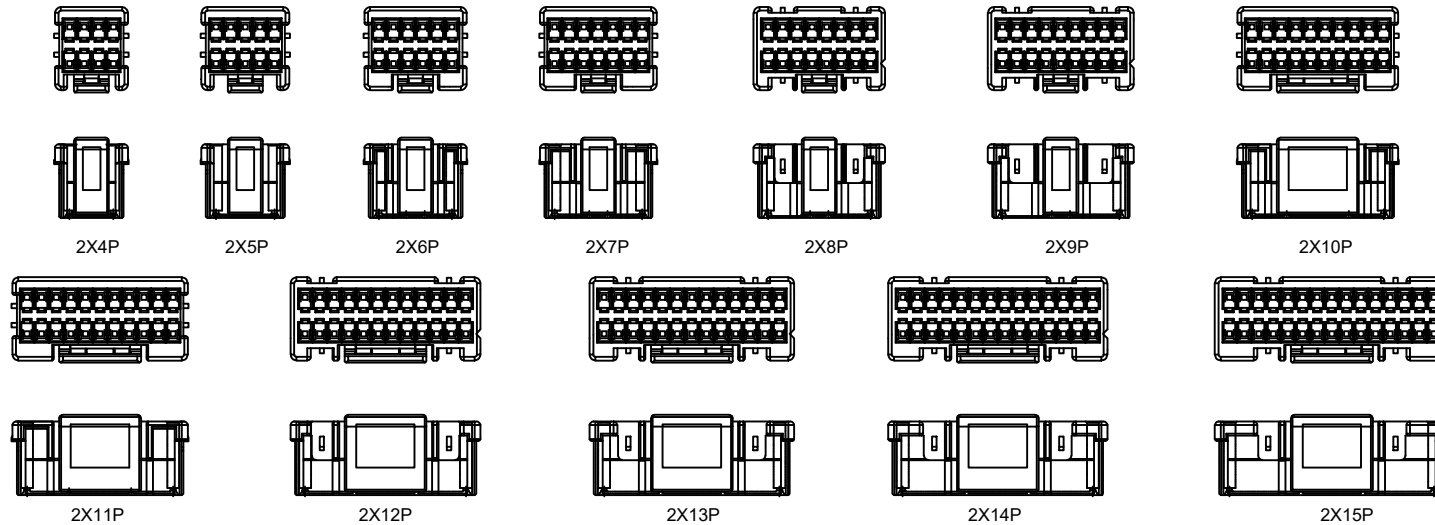

- K 202820 H - 2xXX - N0 X
 ① ② ③ ④ ⑤ ⑥
- 1.K: XKBTEK-Car Connector
 - 2.XKB Series No
 - 3.Category:H-Housing
 - 4.Row No.-Pin No:2xXX-2x04P~2x21P
 - 5.Material : N0-PA66 UL 94V-0
 - 6.Color:W-White ; B-Black;GY-Grey

Circuits	Dimensions		
	A	B	C
2x4	6.00	10.00	4.80
2x5	8.00	12.00	4.80
2x6	10.00	14.00	4.80
2x7	12.00	16.00	4.80
2x8	14.00	18.00	4.80
2x9	16.00	20.00	4.80
2x10	18.00	22.00	11.20
2x11	20.00	24.00	11.20
2x12	22.00	26.00	11.20
2x13	24.00	28.00	11.20
2x14	26.00	30.00	11.20
2x15	28.00	32.00	11.20
2x16	30.00	34.00	15.20
2x17	32.00	36.00	15.20
2x18	34.00	38.00	15.20
2x19	36.00	40.00	15.20
2x20	38.00	42.00	15.20
2x21	40.00	44.00	15.20

K202820H-2xXX-N0X	PA66	X202820T	X202820W
PART NO	Material	Suitable XKB Terminal	Suitable XKB Wafer

DSND		SCALE: N/A	MODEL TYPE: 2.0mm Automobile connector
DWN		VIEW:	PART NO.: K202820H-2xXX-N0X
CHKD		UNIT: mm/in	DWG NO.: X-K202820H-2xXX-N0X
APPD		SIZE: A4	WEIGHT
			SHEET
			REVISION
			1/1
			A0