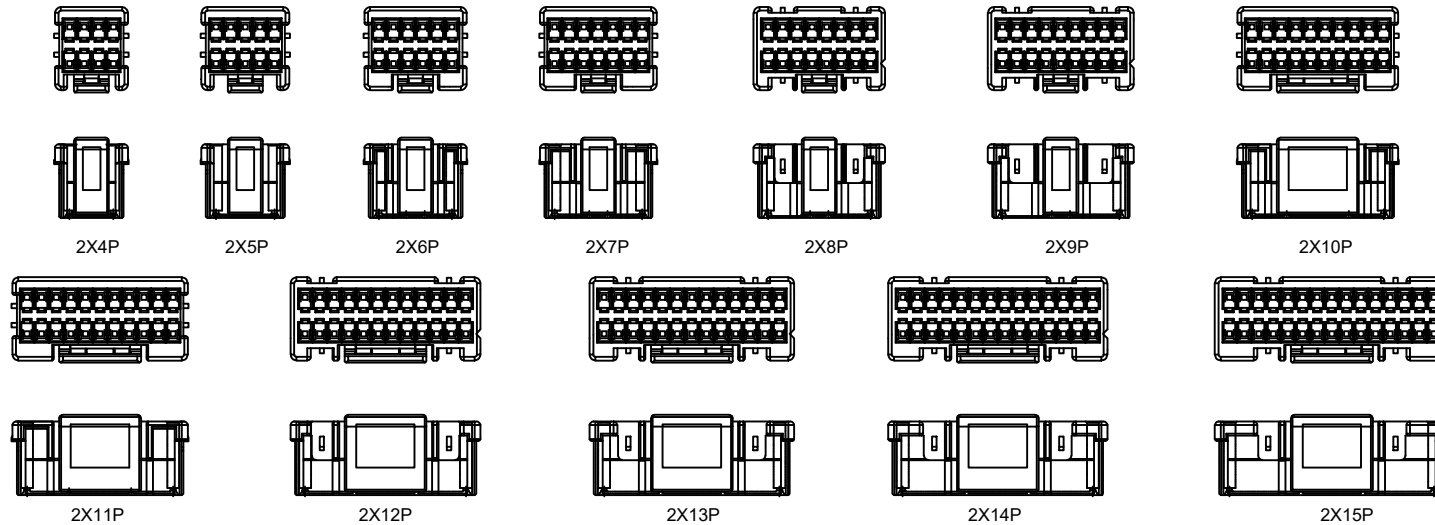

K 202820 H - 2xXX - N0 X
 ① ② ③ ④ ⑤ ⑥

1.K: XKBTEK-Car Connector
 2.XKB Series No
 3.Category:H-Housing
 4.Row No.-Pin No:2xXX-2x04P~2x21P
 5.Material : N0-PA66 UL 94V-0
 6.Color:W-White ; B-Black;GY-Grey

Circuits	Dimensions		
	A	B	C
2x4	6.00	10.00	4.80
2x5	8.00	12.00	4.80
2x6	10.00	14.00	4.80
2x7	12.00	16.00	4.80
2x8	14.00	18.00	4.80
2x9	16.00	20.00	4.80
2x10	18.00	22.00	11.20
2x11	20.00	24.00	11.20
2x12	22.00	26.00	11.20
2x13	24.00	28.00	11.20
2x14	26.00	30.00	11.20
2x15	28.00	32.00	11.20
2x16	30.00	34.00	15.20
2x17	32.00	36.00	15.20
2x18	34.00	38.00	15.20
2x19	36.00	40.00	15.20
2x20	38.00	42.00	15.20
2x21	40.00	44.00	15.20

K202820H-2xXX-N0X	PA66	X202820T	X202820W
PART NO	Material	Suitable XKB Terminal	Suitable XKB Wafer

DSND	SCALE: N/A	MODEL TYPE: 2.0mm Automobile connector
DWN	VIEW:	PART NO.: K202820H-2xXX-N0X
CHKD	UNIT: mm/in	DWG NO.: X-K202820H-2xXX-N0X
APPD	SIZE: A4	WEIGHT
		SHEET
		REVISION
		1/1
		A0