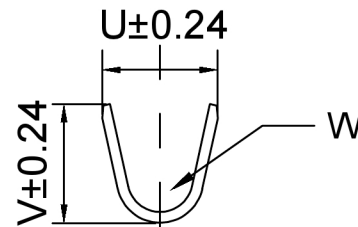

2.5 [0.098]

1.50 [0.059]

1.8 [0.070]

0.80 [0.032]

22.7 [0.892]±0.3

2.35 [0.092]

2.6 [0.102]

1.6 [0.063]

6.0 [0.235]

2.50 [0.098]

Ø1.50 [Ø0.059]

11.9 [0.467]

技术说明

- 1.表明光洁, 无明显缩坑与熔接痕
- 2.工作温度: -40°C- +120°C

K 282109 T - 1
① ② ③ ④

- 1.K: XKBTEK-Car Connector
- 2.XKB Series No
- 3.Cateryory:T-Terminal Male
- 4.1:type1

K292109T-1	AWG#18-15	3.2	3.3	1.2	5.2	4.7	2.1
K282404T-1	AWG#22-20	2.5	2.3	1.2	5.2	4.7	2.1
K282465T-1	AWG#15-13	3.6	3.8	1.2	5.2	4.7	2.1
PART NO	Wire Range	U	V	W	X	Y	Z

K292109T-1	H65	Tin	K282079H / K282080H
K282404T-1			K282087H / K282088H
K282465T-1			K282089H / K282090H
PART NO	Material	Plating	Suitable XKB Housing

广东星坤科技股份有限公司

ΔX	日期
ΔX	日期
ΔX	日期
MARK	DESCRIPTION

文件工程章

REVISIONS	UNSPECIFIED TOLERANCES
ANGLAR ±5°	
L ≤ 4 ±0.2	
4 < L ≤ 16 ±0.3	
16 < L ≤ 63 ±0.4	
L > 63 ±0.5	

DSND	SCALE: N/A	MODEL TYPE: 6.0mm Automobile connector
DWN	VIEW:	PART NO.: K282109T-1
CHKD	UNIT: mm/in	DWG NO.: X-K282109T-1
APPD	SIZE: A4	
XKB INDUSTRIAL PRECISION CO., LIMITED		WEIGHT SHEET REVISION
		1/1 A0