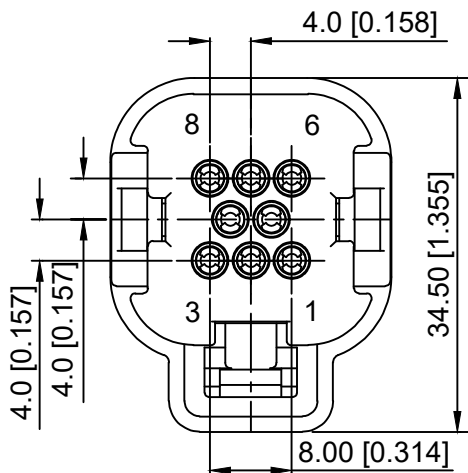

Temperature range: -40°C +125°C
 温度范围: -40°C +125°C

K 776280 H - XX - PT X
 ① ② ③ ④ ⑤ ⑥

- 1.K: XKBTEK-Car Connector
- 2.XKB Series No
- 3.Category:H-Housing
- 4.Row No.Pin No:XX-08 Pin
- 5.Material:PT-PBT
- 6.Color:X:B-Black ; W-White ; GY-Gray ; BL-Blue

K776280H-XX-PTX	PBT	K776280W	K776280T
PART NO	Material	Suitable XKB Wafer	Suitable XKB Terminal

DSND	SCALE: N/A	MODEL TYPE: 4.0mm Automobile connector
DWN	VIEW:	PART NO.: K776280H-XX-PTX
CHKD	UNIT: mm/in	DWG NO.: X-K776280H-XX-PTX
APPD	SIZE: A4	WEIGHT SHEET REVISION

DSND	SCALE: N/A	MODEL TYPE: 4.0mm Automobile connector
DWN	VIEW:	PART NO.: K776280H-XX-PTX
CHKD	UNIT: mm/in	DWG NO.: X-K776280H-XX-PTX
APPD	SIZE: A4	WEIGHT SHEET REVISION
		1/1 A0

XKB INDUSTRIAL PRECISION CO.,LIMITED

DSND		SCALE: N/A	MODEL TYPE: 4.0mm Automobile connector
DWN		VIEW:	PART NO.: K776280H-XX-PTX
CHKD		UNIT: mm/in	DWG NO.: X-K776280H-XX-PTX
APPD		SIZE: A4	REVISION
			WEIGHT
			SHEET
			REVISION

XKB INDUSTRIAL PRECISION CO., LIMITED