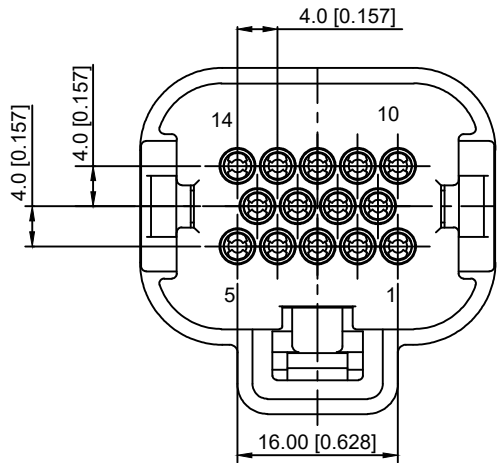

Temperature range:-40°C-+125°C
温度范围: -40°C-+125°C

K 776280 H - XX - PT X
① ② ③ ④ ⑤ ⑥

- 1.K: XKBTEK-Car Connector
- 2.XKB Series No
- 3.Category:H-Housing
- 4.Row No.Pin No:XX-14 Pin
- 5.Material:PT-PBT
- 6.Color:X:B-Black ; W-White ; GY-Gray ; BL-Blue