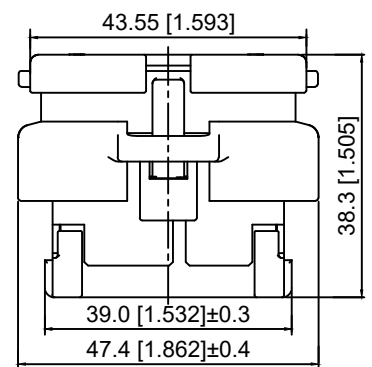

K 776280 H - XX - PT X
① ② ③ ④ ⑤ ⑥

- 1.K: XKBTEK-Car Connector
- 2.XKB Series No
- 3.Category:H-Housing
- 4.Row No.Pin No:XX-23 Pin
- 5.Material:PT-PBT
- 6.Color:X:B-Black ; W-White ; GY-Gray ; BL-Blue

K776280H-XX-PTX	PBT	K776280W	K776280T
PART NO	Material	Suitable XKB Wafer	Suitable XKB Terminal

MARK	DESCRIPTION	DATE	REVISED	APPROVED	UNSPECIFIED TOLERANCES
ΔX					ANGULAR ±5°
ΔX					L ≤ 4 ±0.2
ΔX					4 < L ≤ 16 ±0.3
					16 < L ≤ 63 ±0.4
					L > 63 ±0.5

DSND		SCALE: N/A	MODEL TYPE: 4.0mm Automobile connector
DWN		VIEW:	PART NO.: K776280H-XX-PTX
CHKD		UNIT: mm/in	DWG NO.: X-K776280H-XX-PTX
APPD		SIZE: A4	REVISION
			WEIGHT
			SHEET
			REVISION

XKB INDUSTRIAL PRECISION CO., LIMITED