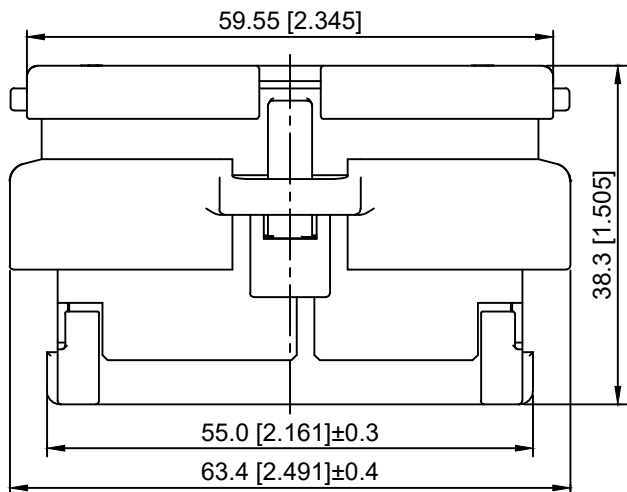

K776280H-XX-PTX	PBT	K776280W	K776280T
PART NO	Material	Suitable XKB Wafer	Suitable XKB Terminal

DSND	SCALE: N/A	MODEL TYPE: 4.0mm Automobile connector
DWN	VIEW:	PART NO.: K776280H-XX-PTX
CHKD	UNIT: mm/in	DWG NO.: X-K776280H-XX-PTX
APPD	SIZE: A4	

XKB INDUSTRIAL PRECISION CO.,LIMITED

WEIGHT	SHEET	REVISION
	1/1	A0

					ANGULAR	±5°
ΔX					L ≤ 4	±0.2
ΔX					4 < L ≤ 16	±0.3
ΔX					16 < L ≤ 63	±0.4
MARK					L > 63	±0.5
REVISIONS					UNSPECIFIED TOLERANCES	
www.helloxkb.com www.helloxkb.cn www.xk-dg.cn