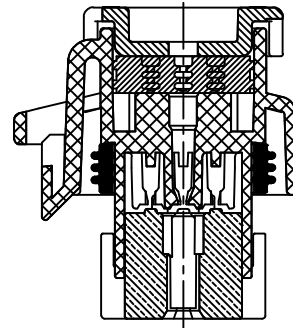

Temperature range:-40°C-+125°C
温度范围: -40°C-+125°C

K 776280 H - XX - PT X
① ② ③ ④ ⑤ ⑥

- 1.K: XKBTEK-Car Connector
- 2.XKB Series No
- 3.Category:H-Housing
- 4.Row No.Pin No:XX-14 Pin
- 5.Material:PT-PBT
- 6.Color:X:B-Black ; W-White ; GY-Gray ; BL-Blue