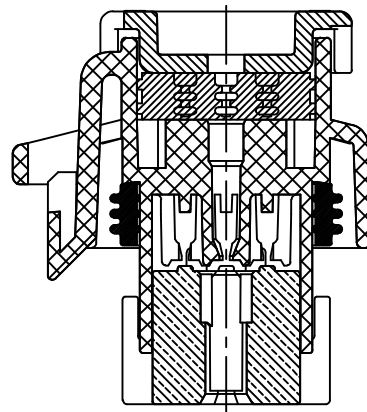

Temperature range: -40°C +125°C
 温度范围: -40°C +125°C

K 776280 H - XX - PT X
 ① ② ③ ④ ⑤ ⑥

- 1.K: XKBTEK-Car Connector
- 2.XKB Series No
- 3.Category:H-Housing
- 4.Row No.Pin No:XX-08 Pin
- 5.Material:PT-PBT
- 6.Color:X:B-Black ; W-White ; GY-Gray ; BL-Blue

K776280H-XX-PTX	PBT	K776280W	K776280T
PART NO	Material	Suitable XKB Wafer	Suitable XKB Terminal

DSND	SCALE: N/A	MODEL TYPE: 4.0mm Automobile connector
DWN	VIEW:	PART NO.: K776280H-XX-PTX
CHKD	UNIT: mm/in	DWG NO.: X-K776280H-XX-PTX
APPD	SIZE: A4	WEIGHT SHEET REVISION

DSND	SCALE: N/A	MODEL TYPE: 4.0mm Automobile connector
DWN	VIEW:	PART NO.: K776280H-XX-PTX
CHKD	UNIT: mm/in	DWG NO.: X-K776280H-XX-PTX
APPD	SIZE: A4	WEIGHT SHEET REVISION
		1/1 A0

XKB INDUSTRIAL PRECISION CO.,LIMITED