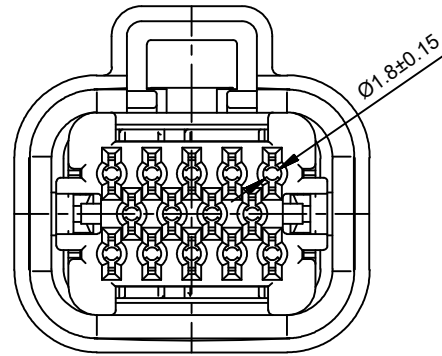

K776280H-XX-PTX	PBT	K776280W	K776280T
PART NO	Material	Suitable XKB Wafer	Suitable XKB Terminal

DSND	SCALE: N/A	MODEL TYPE: 4.0mm Automobile connector
DWN	VIEW:	PART NO.: K776280H-XX-PTX
CHKD	UNIT: mm/in	DWG NO.: X-K776280H-XX-PTX
APPD	SIZE: A4	WEIGHT SHEET REVISION

- 1.K: XKBTEK-Car Connector
- 2.XKB Series No
- 3.Category:H-Housing
- 4.Row No.Pin No:XX-14 Pin
- 5.Material:PT-PBT
- 6.Color:X:B-Black ; W-White ; GY-Gray ; BL-Blue

K776280H-XX-PTX	PBT	K776280W	K776280T
PART NO	Material	Suitable XKB Wafer	Suitable XKB Terminal

DSND	SCALE: N/A	MODEL TYPE: 4.0mm Automobile connector
DWN	VIEW:	PART NO.: K776280H-XX-PTX
CHKD	UNIT: mm/in	DWG NO.: X-K776280H-XX-PTX
APPD	SIZE: A4	WEIGHT SHEET REVISION
		1/1 A0

XKB INDUSTRIAL PRECISION CO.,LIMITED