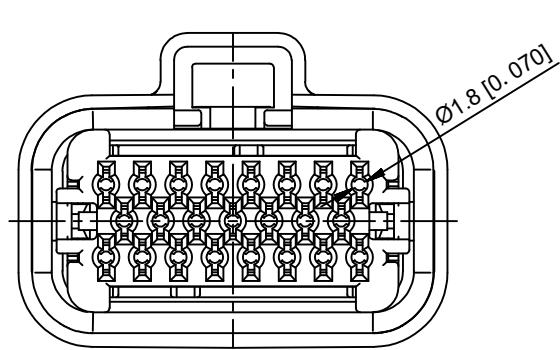

Temperature range: -40°C +125°C
温度范围: -40°C +125°C