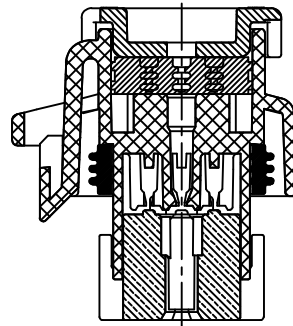

Temperature range: -40°C +125°C
温度范围: -40°C +125°C