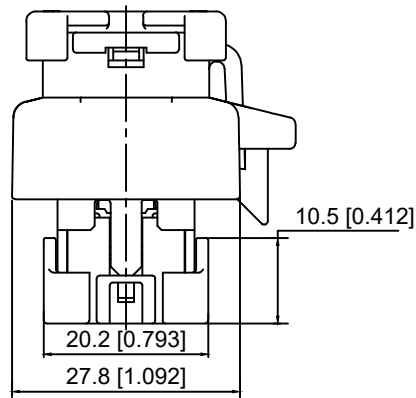

Temperature range: -40°C +125°C
温度范围: -40°C +125°C