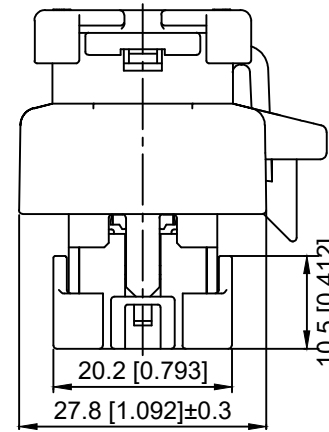

DSND	SCALE: N/A	MODEL TYPE: 4.0mm Automobile connector
DWN	VIEW:	PART NO.: K776280H-XX-PTX
CHKD	UNIT: mm/in	DWG NO.: X-K776280H-XX-PTX
APPD	SIZE: A4	WEIGHT SHEET REVISION
		1/1 A0

XKB INDUSTRIAL PRECISION CO.,LIMITED

K 776280 H - XX - PT X
 ① ② ③ ④ ⑤ ⑥

- 1.K: XKBTEK-Car Connector
- 2.XKB Series No
- 3.Category:H-Housing
- 4.Row No.Pin No:XX-23 Pin
- 5.Material:PT-PBT
- 6.Color:X:B-Black ; W-White ; GY-Gray ; BL-Blue

DSND		SCALE: N/A	MODEL TYPE: 4.0mm Automobile connector
DWN		VIEW:	PART NO.: K776280H-XX-PTX
CHKD		UNIT: mm/in	DWG NO.: X-K776280H-XX-PTX
APPD		SIZE: A4	REVISION
			WEIGHT
			SHEET
			REVISION

XKB INDUSTRIAL PRECISION CO., LIMITED