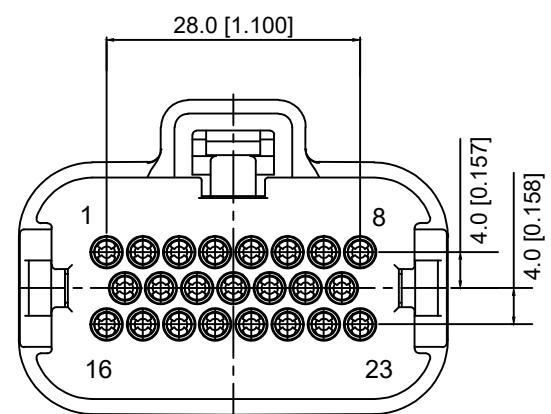

K 776280 H - XX - PT X
① ② ③ ④ ⑤ ⑥

- 1.K: XKBTEK-Car Connector
- 2.XKB Series No
- 3.Category:H-Housing
- 4.Row No.Pin No:XX-23 Pin
- 5.Material:PT-PBT
- 6.Color:X:B-Black ; W-White ; GY-Gray ; BL-Blue

K776280H-XX-PTX	PBT	K776280W	K776280T
PART NO	Material	Suitable XKB Wafer	Suitable XKB Terminal

MARK	DESCRIPTION	DATE	REVISED	APPROVED	UNSPECIFIED TOLERANCES
ΔX					ANGULAR ±5°
ΔX					L ≤ 4 ±0.2
ΔX					4 < L ≤ 16 ±0.3
					16 < L ≤ 63 ±0.4
					L > 63 ±0.5

DSND		SCALE: N/A	MODEL TYPE: 4.0mm Automobile connector
DWN		VIEW:	PART NO.: K776280H-XX-PTX
CHKD		UNIT: mm/in	DWG NO.: X-K776280H-XX-PTX
APPD		SIZE: A4	REVISION
			WEIGHT
			SHEET
			REVISION

XKB INDUSTRIAL PRECISION CO., LIMITED