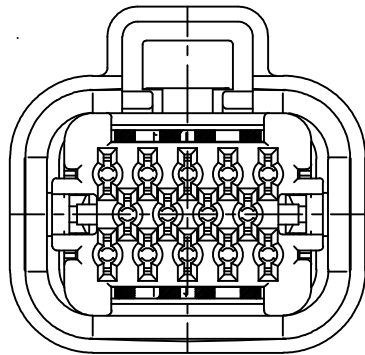

K776280H-XX-PTX	PBT	K776280W	K776280T
PART NO	Material	Suitable XKB Wafer	Suitable XKB Terminal

DSND	SCALE: N/A	MODEL TYPE: 4.0mm Automobile connector
DWN	VIEW:	PART NO.: K776280H-XX-PTX
CHKD	UNIT: mm/in	DWG NO.: X-K776280H-XX-PTX
APPD	SIZE: A4	WEIGHT SHEET REVISION

- 1.K: XKBTEK-Car Connector
- 2.XKB Series No
- 3.Category:H-Housing
- 4.Row No.Pin No:XX-14 Pin
- 5.Material:PT-PBT
- 6.Color:X:B-Black ; W-White ; GY-Gray ; BL-Blue

K776280H-XX-PTX	PBT	K776280W	K776280T
PART NO	Material	Suitable XKB Wafer	Suitable XKB Terminal

DSND	SCALE: N/A	MODEL TYPE: 4.0mm Automobile connector
DWN	VIEW:	PART NO.: K776280H-XX-PTX
CHKD	UNIT: mm/in	DWG NO.: X-K776280H-XX-PTX
APPD	SIZE: A4	WEIGHT SHEET REVISION
		1/1 A0

XKB INDUSTRIAL PRECISION CO.,LIMITED