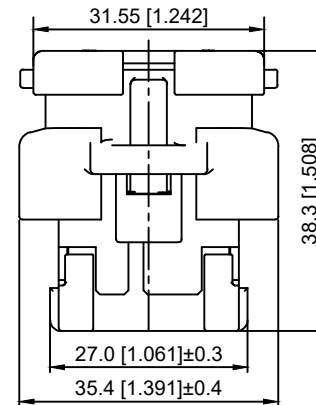

K776280H-XX-PTX	PBT	K776280W	K776280T
PART NO	Material	Suitable XKB Wafer	Suitable XKB Terminal

DSND	SCALE: N/A	MODEL TYPE: 4.0mm Automobile connector
DWN	VIEW:	PART NO.: K776280H-XX-PTX
CHKD	UNIT: mm/in	DWG NO.: X-K776280H-XX-PTX
APPD	SIZE: A4	WEIGHT SHEET REVISION
		1/1 A0

XKB INDUSTRIAL PRECISION CO.,LIMITED

					ANGLAR	±5°
ΔX					L ≤ 4	±0.2
ΔX					4 < L ≤ 16	±0.3
ΔX					16 < L ≤ 63	±0.4
MARK	DESCRIPTION	DATE	REVISED	APPROVED	L > 63	±0.5
REVISIONS					UNSPECIFIED TOLERANCES