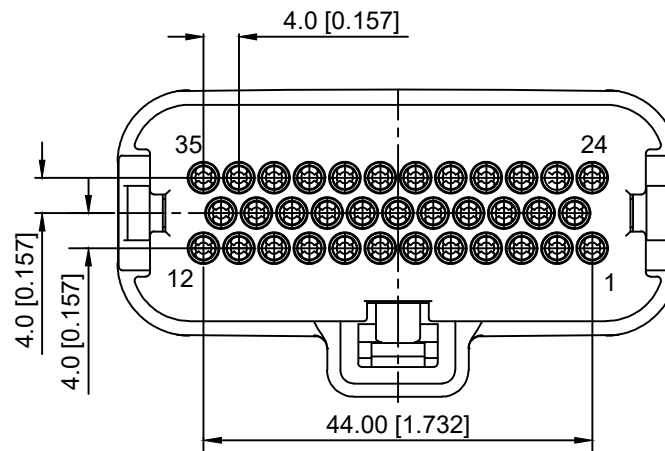

K776280H-XX-PTX	PBT	K776280W	K776280T
PART NO	Material	Suitable XKB Wafer	Suitable XKB Terminal

DSND	SCALE: N/A	MODEL TYPE: 4.0mm Automobile connector
DWN	VIEW:	PART NO.: K776280H-XX-PTX
CHKD	UNIT: mm/in	DWG NO.: X-K776280H-XX-PTX
APPD	SIZE: A4	

XKB INDUSTRIAL PRECISION CO.,LIMITED

WEIGHT	SHEET	REVISION
	1/1	A0

					ANGULAR	±5°
ΔX					L ≤ 4	±0.2
ΔX					4 < L ≤ 16	±0.3
ΔX					16 < L ≤ 63	±0.4
MARK					L > 63	±0.5
REVISIONS					UNSPECIFIED TOLERANCES	
www.helloxkb.com www.helloxkb.cn www.xk-dg.cn