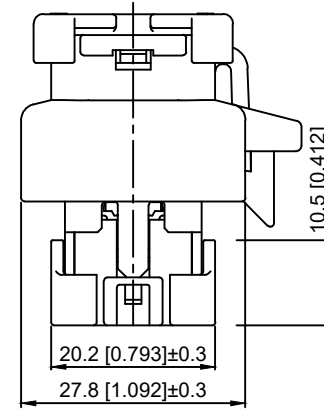

Temperature range:-40°C-+125°C
温度范围: -40°C-+125°C

K 776280 H - XX - PT X
① ② ③ ④ ⑤ ⑥

- 1.K: XKBTEK-Car Connector
- 2.XKB Series No
- 3.Category:H-Housing
- 4.Row No.Pin No:XX-14 Pin
- 5.Material:PT-PBT
- 6.Color:X:B-Black ; W-White ; GY-Gray ; BL-Blue