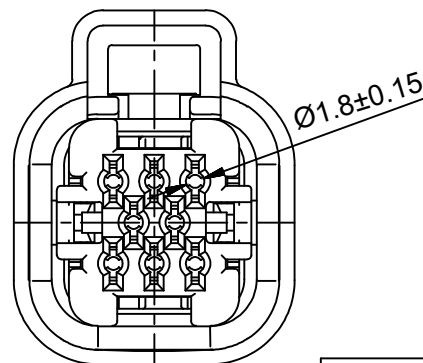

Temperature range: -40°C +125°C
 温度范围: -40°C +125°C

K 776280 H - XX - PT X
 ① ② ③ ④ ⑤ ⑥

- 1.K: XKBTEK-Car Connector
- 2.XKB Series No
- 3.Category:H-Housing
- 4.Row No.Pin No:XX-08 Pin
- 5.Material:PT-PBT
- 6.Color:X:B-Black ; W-White ; GY-Gray ; BL-Blue

K776280H-XX-PTX	PBT	K776280W	K776280T
PART NO	Material	Suitable XKB Wafer	Suitable XKB Terminal

DSND	SCALE: N/A	MODEL TYPE: 4.0mm Automobile connector
DWN	VIEW:	PART NO.: K776280H-XX-PTX
CHKD	UNIT: mm/in	DWG NO.: X-K776280H-XX-PTX
APPD	SIZE: A4	WEIGHT SHEET REVISION

DSND	SCALE: N/A	MODEL TYPE: 4.0mm Automobile connector
DWN	VIEW:	PART NO.: K776280H-XX-PTX
CHKD	UNIT: mm/in	DWG NO.: X-K776280H-XX-PTX
APPD	SIZE: A4	WEIGHT SHEET REVISION
		1/1 A0

XKB INDUSTRIAL PRECISION CO.,LIMITED

DSND		SCALE: N/A	MODEL TYPE: 4.0mm Automobile connector
DWN		VIEW:	PART NO.: K776280H-XX-PTX
CHKD		UNIT: mm/in	DWG NO.: X-K776280H-XX-PTX
APPD		SIZE: A4	REVISION
			WEIGHT
			SHEET
			REVISION

XKB INDUSTRIAL PRECISION CO., LIMITED