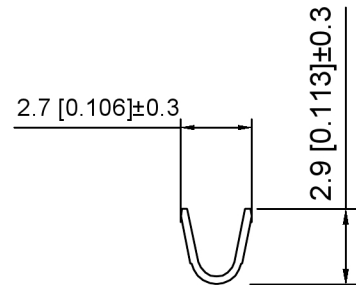

K 776280 T - P - SN
 ① ② ③ ④ ⑤

- 1.K: XKBTEK-Car Connector
- 2.XKB Series No
- 3.Category:T-Terminal
- 4.Material:P-High purity phosphorus copper
- 5.Plating:SN-Plated Tin

K776280T-PSN	PBT	AWG#16~24	K776280H
PART NO	Material	Wire Range	Suitable XKB Housing

DSND	SCALE: N/A	MODEL TYPE: 4.0mm Automobile connector
DWN	VIEW:	PART NO.: K776280T-PSN
CHKD	UNIT: mm/in	DWG NO.: X-K776280T-PSN
APPD	SIZE: A4	WEIGHT SHEET REVISION

XKB INDUSTRIAL PRECISION CO., LIMITED

ANGULAR	±5°
L ≤ 4	±0.2
4 < L ≤ 16	±0.3
16 < L ≤ 63	±0.4
L > 63	±0.5

UNSPECIFIED TOLERANCES

X-ON Electronics

Largest Supplier of Electrical and Electronic Components

Click to view similar products for [Automotive Connectors](#) category: