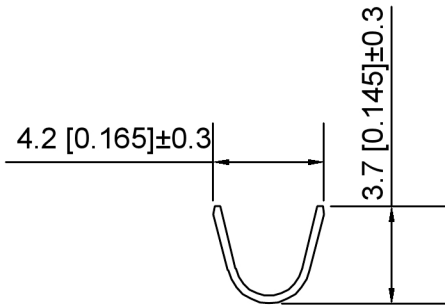

K 776280 T - P - SN
 ① ② ③ ④ ⑤

- 1.K: XKBTEK-Car Connector
- 2.XKB Series No
- 3.Category:T-Terminal
- 4.Material:P-High purity phosphorus copper
- 5.Plating:SN-Plated Tin

K776280T-PSN	PBT	AWG#16~24	K776280H
PART NO	Material	Wire Range	Suitable XKB Housing

DSND	SCALE: N/A	MODEL TYPE: 4.0mm Automobile connector
DWN	VIEW:	PART NO.: K776280T-PSN
CHKD	UNIT: mm/in	DWG NO.: X-K776280T-PSN
APPD	SIZE: A4	WEIGHT SHEET REVISION

XKB INDUSTRIAL PRECISION CO., LIMITED

ANGULAR	±5°
L ≤ 4	±0.2
4 < L ≤ 16	±0.3
16 < L ≤ 63	±0.4
L > 63	±0.5

UNSPECIFIED TOLERANCES

X-ON Electronics

Largest Supplier of Electrical and Electronic Components

Click to view similar products for [Automotive Connectors](#) category: