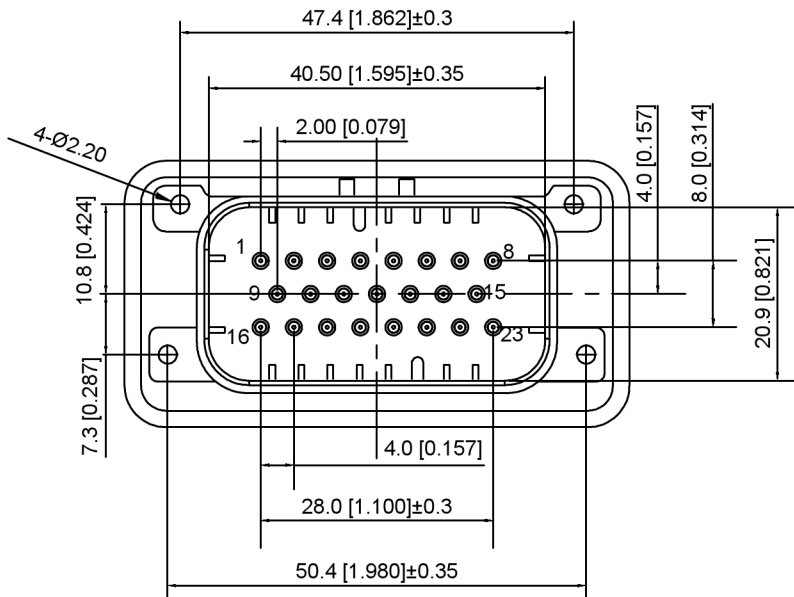

K776280WW-XX-PTXXX	PBT	Brass	K776280H
PART NO	Material	Material(Pin)	Suitable XKB Housing

DSND		SCALE: N/A	MODEL TYPE: 4.0mmautomotive connector
DWN		VIEW:	PART NO.: K776280WW-XX-PTXXX
CHKD		UNIT: mm/in	DWG NO.: X-K776280WW-XX-PTXXX
APPD		SIZE: A4	

PCB LAYOUT

Current rating:7A AC/DC
 额定电流: 7A AC/DC
 Temperature range:-40℃~+85℃
 温度范围: -40℃~+85℃

K 776280 W V - XX - PT XX X
 ① ② ③ ④ ⑤ ⑥ ⑦ ⑧

- 1.K: XKBTEK-Car Connector
- 2.XKB Series No
- 3.Category:W-Wafer
- 4.Welding Board Range:V-Stright 180°
- 5.Row No.Pin No:XX-23 Pin
- 6.Material:PT-PBT
- 7.Palting:V01-Gold Flash ;SN-Plated Tin
- 8.Color:X:B-Black ; W:White ;
GY-Gray ; BL-Blue

K776280WV-XX-PTXXX	PBT	Brass	K776280H
PART NO	Material	Material(Pin)	Suitable XKB Housing

DSND	SCALE: N/A	MODEL TYPE:		
DWN	VIEW:	4.0mm automotive connector		
CHKD	UNIT: mm/in	PART NO.:		
APPD	SIZE: A4	K776280WV-XX-PTXXX		
		DWG NO.:		
		X-K776280WV-XX-PTXXX		
		WEIGHT	SHEET	REVISION
			1/1	A0