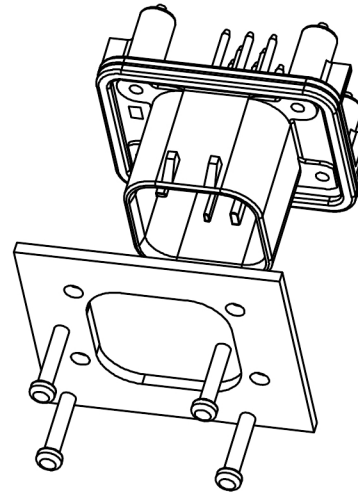

Current rating: 7A AC/DC
 额定电流: 7A AC/DC
 Temperature range: -40°C~+85°C
 温度范围: -40°C~+85°C

K 776280 W V - XX - PT XX X
 ① ② ③ ④ ⑤ ⑥ ⑦ ⑧

- 1.K: XKBTEK-Car Connector
- 2.XKB Series No
- 3.Category:W-Wafer
- 4.Welding Board Angle:V-Stright 180°
- 5.Row No.Pin No:XX-08 Pin
- 6.Material:PT-PBT
- 7.Palting:V01-Gold Flash ;SN-Plated Tin
- 8.Color:X:B-Black ; W-White ;
GY-Gray ; BL-Blue

K776280WV-XX-PTXXX	PBT	Brass	K776280H
PART NO	Material	Material(Pin)	Suitable XKB Housing

DSND	SCALE: N/A	MODEL TYPE: 4.0mm automotive connector
DWN	VIEW:	PART NO.: K776280WV-XX-PTXXX
CHKD	UNIT: mm/in	DWG NO.: X-K776280WV-XX-PTXXX
APPD	SIZE: A4	WEIGHT SHEET REVISION