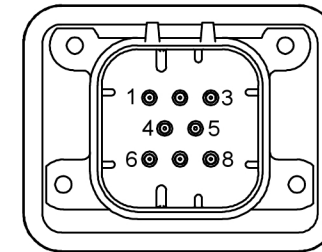

Current rating: 7A AC/DC
 额定电流: 7A AC/DC
 Temperature range: -40°C~+85°C
 温度范围: -40°C~+85°C

K 776280 W V - XX - PT XX X
 ① ② ③ ④ ⑤ ⑥ ⑦ ⑧

- 1.K: XKBTEK-Car Connector
- 2.XKB Series No
- 3.Category:W-Wafer
- 4.Welding Board Angle:V-Stright 180°
- 5.Row No.Pin No:XX-08 Pin
- 6.Material:PT-PBT
- 7.Palting:V01-Gold Flash ;SN-Plated Tin
- 8.Color:X:B-Black ; W-White ;
GY-Gray ; BL-Blue

K776280WV-XX-PTXXX	PBT	Brass	K776280H
PART NO	Material	Material(Pin)	Suitable XKB Housing

DSND	SCALE: N/A	MODEL TYPE: 4.0mm automotive connector
DWN	VIEW:	PART NO.: K776280WV-XX-PTXXX
CHKD	UNIT: mm/in	DWG NO.: X-K776280WV-XX-PTXXX
APPD	SIZE: A4	WEIGHT SHEET REVISION

Current rating:7A AC/DC
 额定电流: 7A AC/DC
 Temperature range:-40°C~+85°C
 温度范围: -40°C~+85°C

K 776280 W V - XX - PT XX X
 ① ② ③ ④ ⑤ ⑥ ⑦ ⑧

- 1.K: XKBTEK-Car Connector
- 2.XKB Series No
- 3.Category:W-Wafer
- 4.Welding Board Angle:V-Stright 180°
- 5.Row No.Pin No:XX-14 Pin
- 6.Material:PT-PBT
- 7.Palting:V01-Gold Flash ;SN-Plated Tin
- 8.Color:X:B-Black ; W-White ; GY-Gray ; BL-Blue