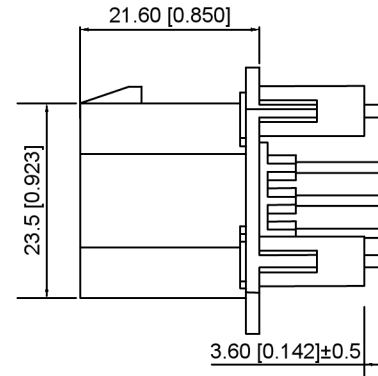

K776280WW-XX-PTXXX	PBT	Brass	K776280H
PART NO	Material	Material(Pin)	Suitable XKB Housing

DSND		SCALE: N/A	MODEL TYPE: 4.0mmautomotive connector
DWN		VIEW:	PART NO.: K776280WW-XX-PTXXX
CHKD		UNIT: mm/in	DWG NO.: X-K776280WW-XX-PTXXX
APPD		SIZE: A4	

PCB LAYOUT

Current rating:7A AC/DC
 额定电流: 7A AC/DC
 Temperature range:-40℃~+85℃
 温度范围: -40℃~+85℃

K 776280 W V - XX - PT XX X
 ① ② ③ ④ ⑤ ⑥ ⑦ ⑧

- 1.K: XKBTEK-Car Connector
- 2.XKB Series No
- 3.Category:W-Wafer
- 4.Welding Board Range:V-Stright 180°
- 5.Row No.Pin No:XX-23 Pin
- 6.Material:PT-PBT
- 7.Palting:V01-Gold Flash ;SN-Plated Tin
- 8.Color:X:B-Black ; W:White ;
GY-Gray ; BL-Blue