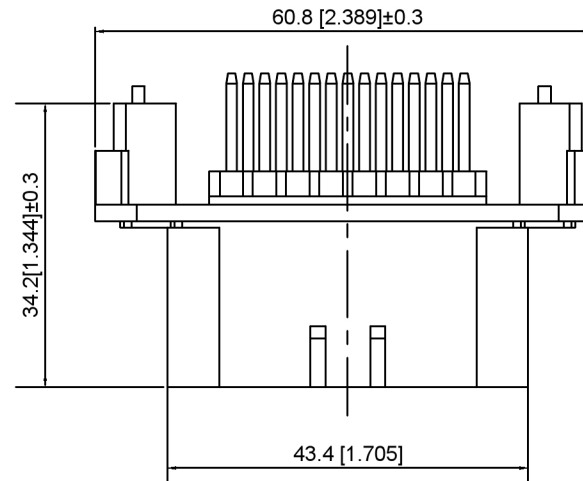

PCB LAYOUT

Current rating:7A AC/DC
 额定电流: 7A AC/DC
 Temperature range:-40℃~+85℃
 温度范围: -40℃~+85℃

K 776280 W V - XX - PT XX X
 ① ② ③ ④ ⑤ ⑥ ⑦ ⑧

- 1.K: XKBTEK-Car Connector
- 2.XKB Series No
- 3.Category:W-Wafer
- 4.Welding Board Range:V-Stright 180°
- 5.Row No.Pin No:XX-23 Pin
- 6.Material:PT-PBT
- 7.Palting:V01-Gold Flash ;SN-Plated Tin
- 8.Color:X:B-Black ; W:White ;
GY-Gray ; BL-Blue