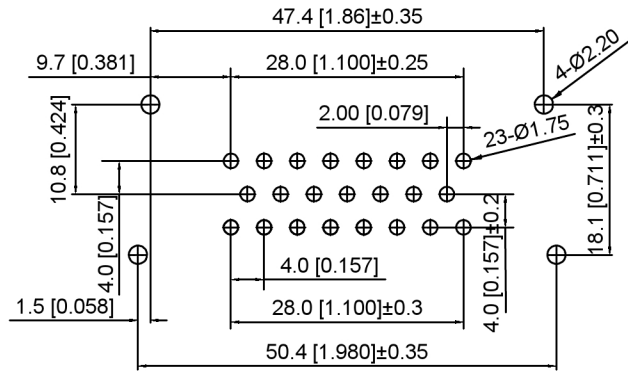

PCB LAYOUT

Current rating:7A AC/DC
额定电流: 7A AC/DC
Temperature range:-40℃~+85℃
温度范围: -40℃~+85℃

K 776280 W V - XX - PT XX X
① ② ③ ④ ⑤ ⑥ ⑦ ⑧

- 1.K: XKBTEK-Car Connector
- 2.XKB Series No
- 3.Category:W-Wafer
- 4.Welding Board Range:V-Stright 180°
- 5.Row No.Pin No:XX-23 Pin
- 6.Material:PT-PBT
- 7.Palting:V01-Gold Flash ;SN-Plated Tin
- 8.Color:X:B-Black ; W:White ;
  GY-Gray ; BL-Blue

K776280WV-XX-PTXXX	PBT	Brass	K776280H
PART NO	Material	Material(Pin)	Suitable XKB Housing

DSND	SCALE: N/A	MODEL TYPE:		
DWN	VIEW:	4.0mm automotive connector		
CHKD	UNIT: mm/in	PART NO.:		
APPD	SIZE: A4	K776280WV-XX-PTXXX		
		DWG NO.:		
		X-K776280WV-XX-PTXXX		
		WEIGHT	SHEET	REVISION
			1/1	A0

XKB INDUSTRIAL PRECISION CO.,LIMITED

ANGLAR	±5°
L ≤ 4	±0.2
4 < L ≤ 16	±0.3
16 < L ≤ 63	±0.4
L > 63	±0.5
UNSPECIFIED TOLERANCES