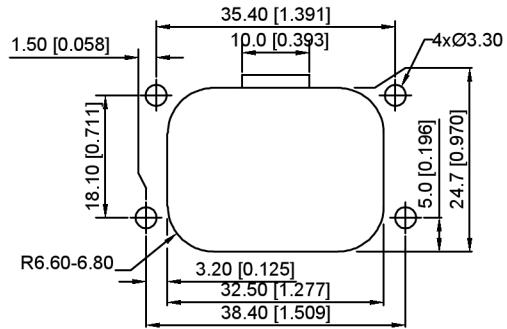

K 776280 W V - XX - PT XX X
① ② ③ ④ ⑤ ⑥ ⑦ ⑧

- 1.K: XKBTEK-Car Connector
- 2.XKB Series No
- 3.Category:W-Wafer
- 4.Welding Board Angle:V-Stright 180°
- 5.Row No.Pin No:XX-14 Pin
- 6.Material:PT-PBT
- 7.Palting:V01-Gold Flash ;SN-Plated Tin
- 8.Color:X:B-Black ; W-White ; GY-Gray ; BL-Blue