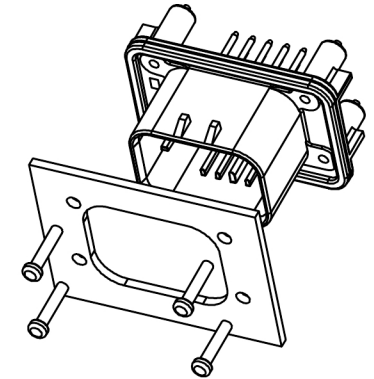

K776280WV-XX-PTXXX	PBT	Brass	K776280H
PART NO	Material	Material(Pin)	Suitable XKB Housing

DSND	SCALE: N/A	MODEL TYPE: 4.0mm automotive connector
DWN	VIEW:	PART NO.: K776280WV-XX-PTXXX
CHKD	UNIT: mm/in	DWG NO.: X-K776280WV-XX-PTXXX
APPD	SIZE: A4	WEIGHT SHEET REVISION

Current rating:7A AC/DC
 额定电流: 7A AC/DC
 Temperature range:-40°C~+85°C
 温度范围: -40°C~+85°C

K 776280 W V - XX - PT XX X
 ① ② ③ ④ ⑤ ⑥ ⑦ ⑧

- 1.K: XKBTEK-Car Connector
- 2.XKB Series No
- 3.Category:W-Wafer
- 4.Welding Board Angle:V-Stright 180°
- 5.Row No.Pin No:XX-14 Pin
- 6.Material:PT-PBT
- 7.Palting:V01-Gold Flash ;SN-Plated Tin
- 8.Color:X:B-Black ; W-White ; GY-Gray ; BL-Blue