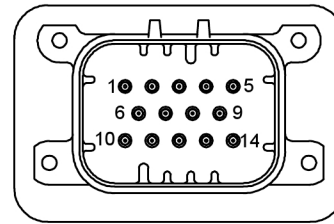

Current rating: 7A AC/DC
 额定电流: 7A AC/DC
 Temperature range: -40°C~+85°C
 温度范围: -40°C~+85°C

K 776280 W V - XX - PT XX X
 ① ② ③ ④ ⑤ ⑥ ⑦ ⑧

- 1.K: XKBTEK-Car Connector
- 2.XKB Series No
- 3.Category:W-Wafer
- 4.Welding Board Angle:V-Stright 180°
- 5.Row No.Pin No:XX-08 Pin
- 6.Material:PT-PBT
- 7.Palting:V01-Gold Flash ;SN-Plated Tin
- 8.Color:X:B-Black ; W-White ;
GY-Gray ; BL-Blue

K776280WV-XX-PTXXX	PBT	Brass	K776280H
PART NO	Material	Material(Pin)	Suitable XKB Housing

DSND	SCALE: N/A	MODEL TYPE: 4.0mm automotive connector
DWN	VIEW:	PART NO.: K776280WV-XX-PTXXX
CHKD	UNIT: mm/in	DWG NO.: X-K776280WV-XX-PTXXX
APPD	SIZE: A4	WEIGHT SHEET REVISION

Current rating:7A AC/DC
 额定电流: 7A AC/DC
 Temperature range:-40°C~+85°C
 温度范围: -40°C~+85°C

K 776280 W V - XX - PT XX X
 ① ② ③ ④ ⑤ ⑥ ⑦ ⑧

- 1.K: XKBTEK-Car Connector
- 2.XKB Series No
- 3.Category:W-Wafer
- 4.Welding Board Angle:V-Stright 180°
- 5.Row No.Pin No:XX-14 Pin
- 6.Material:PT-PBT
- 7.Palting:V01-Gold Flash ;SN-Plated Tin
- 8.Color:X:B-Black ; W-White ; GY-Gray ; BL-Blue

K776280WW-XX-PTXXX	PBT	Brass	K776280H
PART NO	Material	Material(Pin)	Suitable XKB Housing

DSND		SCALE: N/A	MODEL TYPE: 4.0mmautomotive connector
DWN		VIEW:	PART NO.: K776280WW-XX-PTXXX
CHKD		UNIT: mm/in	DWG NO.: X-K776280WW-XX-PTXXX
APPD		SIZE: A4	