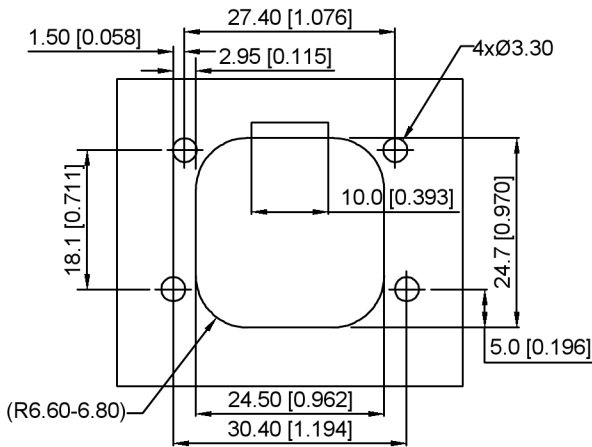

Current rating: 7A AC/DC
 额定电流: 7A AC/DC
 Temperature range: -40°C~+85°C
 温度范围: -40°C~+85°C

K 776280 W V - XX - PT XX X
 ① ② ③ ④ ⑤ ⑥ ⑦ ⑧

- 1.K: XKBTEK-Car Connector
- 2.XKB Series No
- 3.Category:W-Wafer
- 4.Welding Board Angle:V-Stright 180°
- 5.Row No.Pin No:XX-08 Pin
- 6.Material:PT-PBT
- 7.Palting:V01-Gold Flash ;SN-Plated Tin
- 8.Color:X:B-Black ; W-White ;
GY-Gray ; BL-Blue

K776280WV-XX-PTXXX	PBT	Brass	K776280H
PART NO	Material	Material(Pin)	Suitable XKB Housing

DSND	SCALE: N/A	MODEL TYPE: 4.0mm automotive connector
DWN	VIEW:	PART NO.: K776280WV-XX-PTXXX
CHKD	UNIT: mm/in	DWG NO.: X-K776280WV-XX-PTXXX
APPD	SIZE: A4	WEIGHT SHEET REVISION

K776280WW-XX-PTXXX	PBT	Brass	K776280H
PART NO	Material	Material(Pin)	Suitable XKB Housing

DSND		SCALE: N/A	MODEL TYPE: 4.0mmautomotive connector
DWN		VIEW:	PART NO.: K776280WW-XX-PTXXX
CHKD		UNIT: mm/in	DWG NO.: X-K776280WW-XX-PTXXX
APPD		SIZE: A4	