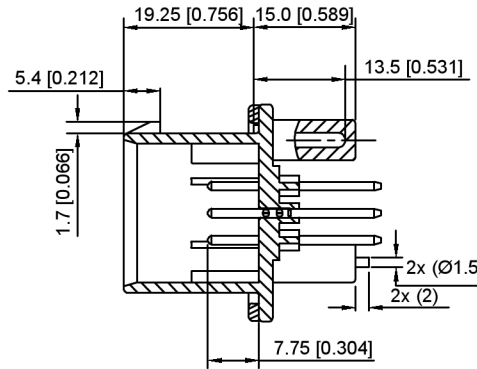

K776280WV-XX-PTXXX	PBT	Brass	K776280H
PART NO	Material	Material(Pin)	Suitable XKB Housing

DSND	SCALE: N/A	MODEL TYPE: 4.0mm automotive connector
DWN	VIEW:	PART NO.: K776280WV-XX-PTXXX
CHKD	UNIT: mm/in	DWG NO.: X-K776280WV-XX-PTXXX
APPD	SIZE: A4	WEIGHT SHEET REVISION

K776280WW-XX-PTXXX	PBT	Brass	K776280H
PART NO	Material	Material(Pin)	Suitable XKB Housing

DSND		SCALE: N/A	MODEL TYPE: 4.0mmautomotive connector
DWN		VIEW:	PART NO.: K776280WW-XX-PTXXX
CHKD		UNIT: mm/in	DWG NO.: X-K776280WW-XX-PTXXX
APPD		SIZE: A4	