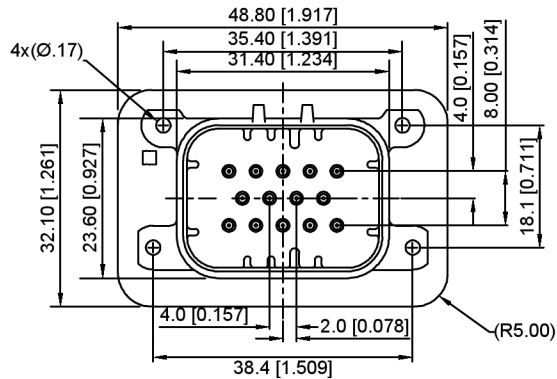

K776280WV-XX-PTXXX	PBT	Brass	K776280H
PART NO	Material	Material(Pin)	Suitable XKB Housing

DSND	SCALE: N/A	MODEL TYPE: 4.0mm automotive connector
DWN	VIEW:	PART NO.: K776280WV-XX-PTXXX
CHKD	UNIT: mm/in	DWG NO.: X-K776280WV-XX-PTXXX
APPD	SIZE: A4	WEIGHT SHEET REVISION

XKB INDUSTRIAL PRECISION CO., LIMITED

					ANGLAR	±5°
ΔX					L ≤ 4	±0.2
ΔX					4 < L ≤ 16	±0.3
ΔX					16 < L ≤ 63	±0.4
MARK	DESCRIPTION	DATE	REVISED	APPROVED	L > 63	±0.5
REVISIONS					UNSPECIFIED TOLERANCES	

Current rating:7A AC/DC
 额定电流: 7A AC/DC
 Temperature range:-40°C~+85°C
 温度范围: -40°C~+85°C

K 776280 W V - XX - PT XX X
 ① ② ③ ④ ⑤ ⑥ ⑦ ⑧

- 1.K: XKBTEK-Car Connector
- 2.XKB Series No
- 3.Category:W-Wafer
- 4.Welding Board Angle:V-Stright 180°
- 5.Row No.Pin No:XX-14 Pin
- 6.Material:PT-PBT
- 7.Palting:V01-Gold Flash ;SN-Plated Tin
- 8.Color:X:B-Black ; W-White ; GY-Gray ; BL-Blue

K776280WW-XX-PTXXX	PBT	Brass	K776280H
PART NO	Material	Material(Pin)	Suitable XKB Housing

DSND		SCALE: N/A	MODEL TYPE: 4.0mmautomotive connector
DWN		VIEW:	PART NO.: K776280WW-XX-PTXXX
CHKD		UNIT: mm/in	DWG NO.: X-K776280WW-XX-PTXXX
APPD		SIZE: A4	