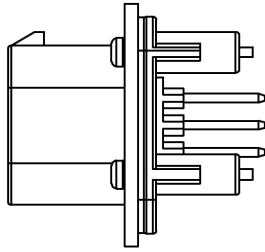

Current rating: 7A AC/DC
 额定电流: 7A AC/DC
 Temperature range: -40°C~+85°C
 温度范围: -40°C~+85°C

K 776280 W V - XX - PT XX X
 ① ② ③ ④ ⑤ ⑥ ⑦ ⑧

- 1.K: XKBTEK-Car Connector
- 2.XKB Series No
- 3.Category:W-Wafer
- 4.Welding Board Angle:V-Stright 180°
- 5.Row No.Pin No:XX-08 Pin
- 6.Material:PT-PBT
- 7.Palting:V01-Gold Flash ;SN-Plated Tin
- 8.Color:X:B-Black ; W-White ;
GY-Gray ; BL-Blue

K776280WV-XX-PTXXX	PBT	Brass	K776280H
PART NO	Material	Material(Pin)	Suitable XKB Housing

DSND	SCALE: N/A	MODEL TYPE: 4.0mm automotive connector
DWN	VIEW:	PART NO.: K776280WV-XX-PTXXX
CHKD	UNIT: mm/in	DWG NO.: X-K776280WV-XX-PTXXX
APPD	SIZE: A4	WEIGHT SHEET REVISION

Current rating:7A AC/DC
 额定电流: 7A AC/DC
 Temperature range:-40°C~+85°C
 温度范围: -40°C~+85°C

K 776280 W V - XX - PT XX X
 ① ② ③ ④ ⑤ ⑥ ⑦ ⑧

- 1.K: XKBTEK-Car Connector
- 2.XKB Series No
- 3.Category:W-Wafer
- 4.Welding Board Angle:V-Stright 180°
- 5.Row No.Pin No:XX-14 Pin
- 6.Material:PT-PBT
- 7.Palting:V01-Gold Flash ;SN-Plated Tin
- 8.Color:X:B-Black ; W-White ; GY-Gray ; BL-Blue

K776280WW-XX-PTXXX	PBT	Brass	K776280H
PART NO	Material	Material(Pin)	Suitable XKB Housing

DSND		SCALE: N/A	MODEL TYPE: 4.0mmautomotive connector
DWN		VIEW:	PART NO.: K776280WW-XX-PTXXX
CHKD		UNIT: mm/in	DWG NO.: X-K776280WW-XX-PTXXX
APPD		SIZE: A4	