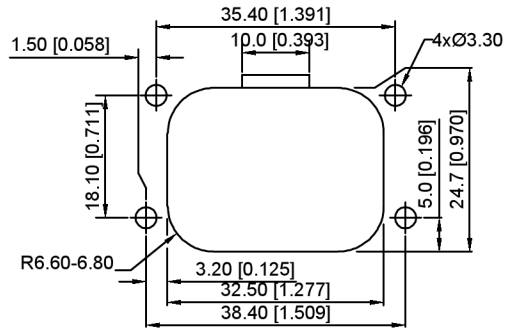

K776280WV-XX-PTXXX	PBT	Brass	K776280H
PART NO	Material	Material(Pin)	Suitable XKB Housing

DSND	SCALE: N/A	MODEL TYPE: 4.0mm automotive connector
DWN	VIEW:	PART NO.: K776280WV-XX-PTXXX
CHKD	UNIT: mm/in	DWG NO.: X-K776280WV-XX-PTXXX
APPD	SIZE: A4	WEIGHT SHEET REVISION

K 776280 W V - XX - PT XX X
 ① ② ③ ④ ⑤ ⑥ ⑦ ⑧

- 1.K: XKBTEK-Car Connector
- 2.XKB Series No
- 3.Category:W-Wafer
- 4.Welding Board Angle:V-Stright 180°
- 5.Row No.Pin No:XX-14 Pin
- 6.Material:PT-PBT
- 7.Palting:V01-Gold Flash ;SN-Plated Tin
- 8.Color:X:B-Black ; W-White ; GY-Gray ; BL-Blue

K776280WW-XX-PTXXX	PBT	Brass	K776280H
PART NO	Material	Material(Pin)	Suitable XKB Housing

DSND	SCALE: N/A	MODEL TYPE: 4.0mmautomotive connector
DWN	VIEW:	PART NO.: K776280WW-XX-PTXXX
CHKD	UNIT: mm/in	DWG NO.: X-K776280WW-XX-PTXXX
APPD	SIZE: A4	WEIGHT SHEET REVISION