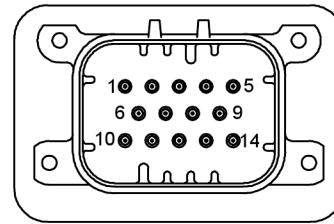

Current rating: 7A AC/DC
 额定电流: 7A AC/DC
 Temperature range: -40°C~+85°C
 温度范围: -40°C~+85°C

K 776280 W V - XX - PT XX X
 ① ② ③ ④ ⑤ ⑥ ⑦ ⑧

- 1.K: XKBTEK-Car Connector
- 2.XKB Series No
- 3.Category:W-Wafer
- 4.Welding Board Angle:V-Stright 180°
- 5.Row No.Pin No:XX-08 Pin
- 6.Material:PT-PBT
- 7.Palting:V01-Gold Flash ;SN-Plated Tin
- 8.Color:X:B-Black ; W-White ;
GY-Gray ; BL-Blue

K776280WV-XX-PTXXX	PBT	Brass	K776280H
PART NO	Material	Material(Pin)	Suitable XKB Housing

DSND	SCALE: N/A	MODEL TYPE: 4.0mm automotive connector
DWN	VIEW:	PART NO.: K776280WV-XX-PTXXX
CHKD	UNIT: mm/in	DWG NO.: X-K776280WV-XX-PTXXX
APPD	SIZE: A4	WEIGHT SHEET REVISION

K 776280 W V - XX - PT XX X
 ① ② ③ ④ ⑤ ⑥ ⑦ ⑧

- 1.K: XKBTEK-Car Connector
- 2.XKB Series No
- 3.Category:W-Wafer
- 4.Welding Board Angle:V-Stright 180°
- 5.Row No.Pin No:XX-14 Pin
- 6.Material:PT-PBT
- 7.Palting:V01-Gold Flash ;SN-Plated Tin
- 8.Color:X:B-Black ; W-White ; GY-Gray ; BL-Blue

K776280WW-XX-PTXXX	PBT	Brass	K776280H
PART NO	Material	Material(Pin)	Suitable XKB Housing

DSND	SCALE: N/A	MODEL TYPE: 4.0mmautomotive connector
DWN	VIEW:	PART NO.: K776280WW-XX-PTXXX
CHKD	UNIT: mm/in	DWG NO.: X-K776280WW-XX-PTXXX
APPD	SIZE: A4	WEIGHT SHEET REVISION