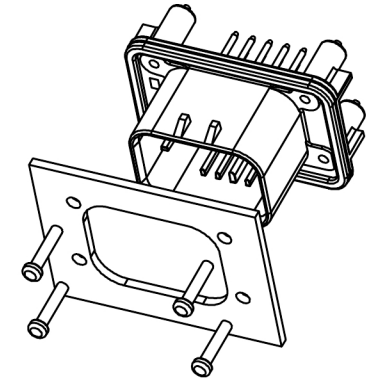

K776280WV-XX-PTXXX	PBT	Brass	K776280H
PART NO	Material	Material(Pin)	Suitable XKB Housing

DSND	SCALE: N/A	MODEL TYPE: 4.0mm automotive connector
DWN	VIEW:	PART NO.: K776280WV-XX-PTXXX
CHKD	UNIT: mm/in	DWG NO.: X-K776280WV-XX-PTXXX
APPD	SIZE: A4	WEIGHT SHEET REVISION

K 776280 W V - XX - PT XX X
 ① ② ③ ④ ⑤ ⑥ ⑦ ⑧

- 1.K: XKBTEK-Car Connector
- 2.XKB Series No
- 3.Category:W-Wafer
- 4.Welding Board Angle:V-Stright 180°
- 5.Row No.Pin No:XX-14 Pin
- 6.Material:PT-PBT
- 7.Palting:V01-Gold Flash ;SN-Plated Tin
- 8.Color:X:B-Black ; W-White ; GY-Gray ; BL-Blue