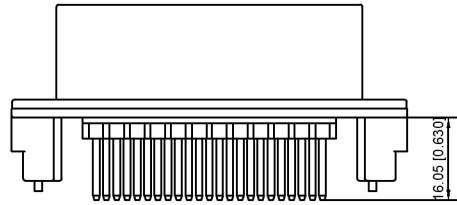

Current rating:7A AC/DC
额定电流: 7A AC/DC
Temperature range:-40°C-+85°C
温度范围: -40°C-+85°C