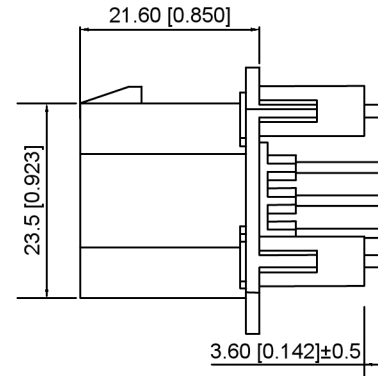

K776280WW-XX-PTXXX	PBT	Brass	K776280H
PART NO	Material	Material(Pin)	Suitable XKB Housing

DSND	SCALE: N/A	MODEL TYPE: 4.0mmautomotive connector
DWN	VIEW:	PART NO.: K776280WW-XX-PTXXX
CHKD	UNIT: mm/in	DWG NO.: X-K776280WW-XX-PTXXX
APPD	SIZE: A4	WEIGHT SHEET REVISION

XKB INDUSTRIAL PRECISION CO.,LIMITED

ANGULAR	±5°
L ≤ 4	±0.2
4 < L ≤ 16	±0.3
16 < L ≤ 63	±0.4
L > 63	±0.5

UNSPECIFIED TOLERANCES

ΔX					
ΔX					
ΔX					
MARK	DESCRIPTION	DATE	REVISED	APPROVED	

REVISIONS

www.helloxkb.com www.helloxkb.cn www.xk-dg.cn

PCB LAYOUT

Current rating:7A AC/DC
 额定电流: 7A AC/DC
 Temperature range:-40℃~+85℃
 温度范围: -40℃~+85℃

K 776280 W V - XX - PT XX X
 ① ② ③ ④ ⑤ ⑥ ⑦ ⑧

- 1.K: XKBTEK-Car Connector
- 2.XKB Series No
- 3.Category:W-Wafer
- 4.Welding Board Range:V-Stright 180°
- 5.Row No.Pin No:XX-23 Pin
- 6.Material:PT-PBT
- 7.Palting:V01-Gold Flash ;SN-Plated Tin
- 8.Color:X:B-Black ; W-White ;
GY-Gray ; BL-Blue

K776280WW-XX-PTXXX	PBT	Brass	K776280H
PART NO	Material	Material(Pin)	Suitable XKB Housing

DSND	SCALE: N/A	MODEL TYPE:		
DWN	VIEW:	4.0mm automotive connector		
CHKD	UNIT: mm/in	PART NO.:		
APPD	SIZE: A4	K776280WW-XX-PTXXX		
		DWG NO.:		
		X-K776280WW-XX-PTXXX		
		WEIGHT	SHEET	REVISION
			1/1	A0