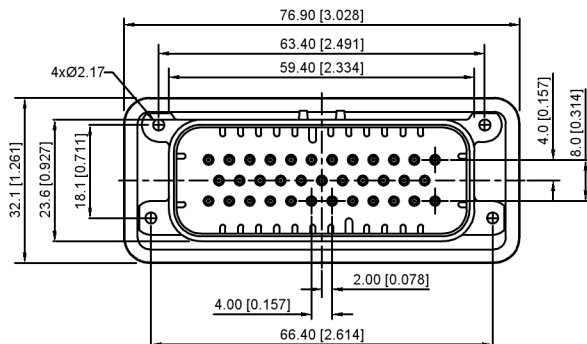

K776280WW-XX-PTXXX	PBT	Brass	K776280H
PART NO	Material	Material(Pin)	Suitable XKB Housing

DSND	SCALE: N/A	MODEL TYPE:		
DWN	VIEW:	4.0mm automotive connector		
CHKD	UNIT: mm/in	PART NO.:		
APPD	SIZE: A4	K776280WW-XX-PTXXX		
		DWG NO.:		
		X-K776280WW-XX-PTXXX		
		WEIGHT	SHEET	REVISION
			1/1	A0

K 776280 W V - XX - PT XX X
 ① ② ③ ④ ⑤ ⑥ ⑦ ⑧

- 1.K: XKBTEK-Car Connector
- 2.XKB Series No
- 3.Category:W-Wafer
- 4.Welding Board Range:V-Stright 180°
- 5.Row No.Pin No:XX-35 Pin
- 6.Material:PT-PBT
- 7.Palting:V01-Gold Flash ;SN-Plated Tin
- 8.Color:X:B-Black ; W-White ;
GY-Gray ; BL-Blue