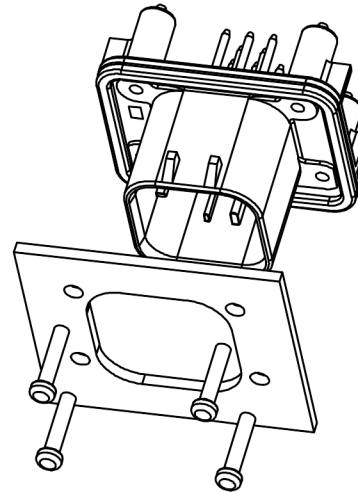

Current rating: 7A AC/DC
 额定电流: 7A AC/DC
 Temperature range: -40°C~+85°C
 温度范围: -40°C~+85°C

K 776280 W V - XX - PT XX X
 ① ② ③ ④ ⑤ ⑥ ⑦ ⑧

- 1.K: XKBTEK-Car Connector
- 2.XKB Series No
- 3.Category:W-Wafer
- 4.Welding Board Angle:V-Stright 180°
- 5.Row No.Pin No:XX-08 Pin
- 6.Material:PT-PBT
- 7.Palting:V01-Gold Flash ;SN-Plated Tin
- 8.Color:X:B-Black ; W-White ;
GY-Gray ; BL-Blue

K776280WV-XX-PTXXX	PBT	Brass	K776280H
PART NO	Material	Material(Pin)	Suitable XKB Housing

DSND	SCALE: N/A	MODEL TYPE: 4.0mm automotive connector
DWN	VIEW:	PART NO.: K776280WV-XX-PTXXX
CHKD	UNIT: mm/in	DWG NO.: X-K776280WV-XX-PTXXX
APPD	SIZE: A4	WEIGHT SHEET REVISION

K 776280 W V - XX - PT XX X
 ① ② ③ ④ ⑤ ⑥ ⑦ ⑧

- 1.K: XKBTEK-Car Connector
- 2.XKB Series No
- 3.Category:W-Wafer
- 4.Welding Board Angle:V-Stright 180°
- 5.Row No.Pin No:XX-14 Pin
- 6.Material:PT-PBT
- 7.Palting:V01-Gold Flash ;SN-Plated Tin
- 8.Color:X:B-Black ; W-White ; GY-Gray ; BL-Blue