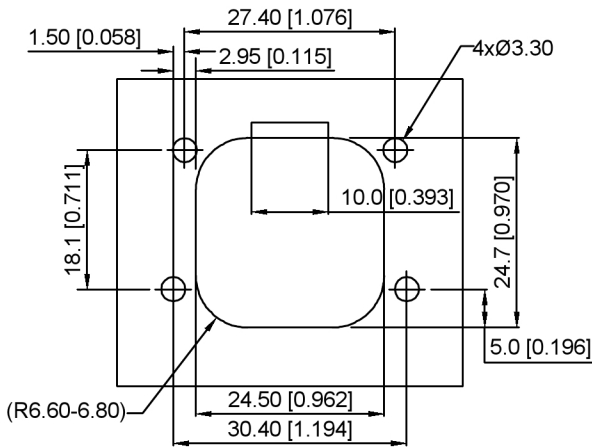

Current rating: 7A AC/DC
 额定电流: 7A AC/DC
 Temperature range: -40°C~+85°C
 温度范围: -40°C~+85°C

K 776280 W V - XX - PT XX X
 ① ② ③ ④ ⑤ ⑥ ⑦ ⑧

- 1.K: XKBTEK-Car Connector
- 2.XKB Series No
- 3.Category:W-Wafer
- 4.Welding Board Angle:V-Stright 180°
- 5.Row No.Pin No:XX-08 Pin
- 6.Material:PT-PBT
- 7.Palting:V01-Gold Flash ;SN-Plated Tin
- 8.Color:X:B-Black ; W-White ;
GY-Gray ; BL-Blue

K776280WV-XX-PTXXX	PBT	Brass	K776280H
PART NO	Material	Material(Pin)	Suitable XKB Housing

DSND	SCALE: N/A	MODEL TYPE: 4.0mm automotive connector
DWN	VIEW:	PART NO.: K776280WV-XX-PTXXX
CHKD	UNIT: mm/in	DWG NO.: X-K776280WV-XX-PTXXX
APPD	SIZE: A4	WEIGHT SHEET REVISION

K 776280 W V - XX - PT XX X
 ① ② ③ ④ ⑤ ⑥ ⑦ ⑧

- 1.K: XKBTEK-Car Connector
- 2.XKB Series No
- 3.Category:W-Wafer
- 4.Welding Board Angle:V-Stright 180°
- 5.Row No.Pin No:XX-14 Pin
- 6.Material:PT-PBT
- 7.Palting:V01-Gold Flash ;SN-Plated Tin
- 8.Color:X:B-Black ; W-White ; GY-Gray ; BL-Blue

K776280WW-XX-PTXXX	PBT	Brass	K776280H
PART NO	Material	Material(Pin)	Suitable XKB Housing

DSND	SCALE: N/A	MODEL TYPE: 4.0mmautomotive connector
DWN	VIEW:	PART NO.: K776280WW-XX-PTXXX
CHKD	UNIT: mm/in	DWG NO.: X-K776280WW-XX-PTXXX
APPD	SIZE: A4	WEIGHT SHEET REVISION