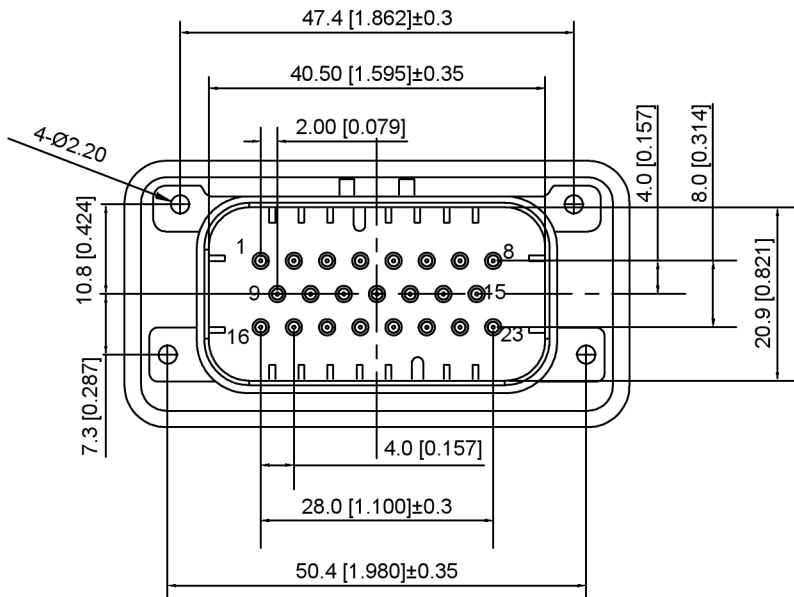

K776280WW-XX-PTXXX	PBT	Brass	K776280H
PART NO	Material	Material(Pin)	Suitable XKB Housing

DSND	SCALE: N/A	MODEL TYPE: 4.0mmautomotive connector
DWN	VIEW:	PART NO.: K776280WW-XX-PTXXX
CHKD	UNIT: mm/in	DWG NO.: X-K776280WW-XX-PTXXX
APPD	SIZE: A4	WEIGHT SHEET REVISION

XKB INDUSTRIAL PRECISION CO.,LIMITED

ANGULAR	±5°
L ≤ 4	±0.2
4 < L ≤ 16	±0.3
16 < L ≤ 63	±0.4
L > 63	±0.5

UNSPECIFIED TOLERANCES

ΔX					
ΔX					
ΔX					
MARK	DESCRIPTION	DATE	REVISED	APPROVED	

REVISIONS

www.helloxkb.com www.helloxkb.cn www.xk-dg.cn

PCB LAYOUT

Current rating:7A AC/DC
 额定电流: 7A AC/DC
 Temperature range:-40℃~+85℃
 温度范围: -40℃~+85℃

K 776280 W V - XX - PT XX X
 ① ② ③ ④ ⑤ ⑥ ⑦ ⑧

- 1.K: XKBTEK-Car Connector
- 2.XKB Series No
- 3.Category:W-Wafer
- 4.Welding Board Range:V-Stright 180°
- 5.Row No.Pin No:XX-23 Pin
- 6.Material:PT-PBT
- 7.Palting:V01-Gold Flash ;SN-Plated Tin
- 8.Color:X:B-Black ; W-White ;
GY-Gray ; BL-Blue

K776280WW-XX-PTXXX	PBT	Brass	K776280H
PART NO	Material	Material(Pin)	Suitable XKB Housing

DSND	SCALE: N/A	MODEL TYPE:		
DWN	VIEW:	4.0mm automotive connector		
CHKD	UNIT: mm/in	PART NO.:		
APPD	SIZE: A4	K776280WW-XX-PTXXX		
		DWG NO.:		
		X-K776280WW-XX-PTXXX		
		WEIGHT	SHEET	REVISION
			1/1	A0