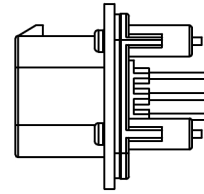

Current rating:7A AC/DC
额定电流: 7A AC/DC
Temperature range:-40°C-+85°C
温度范围: -40°C-+85°C