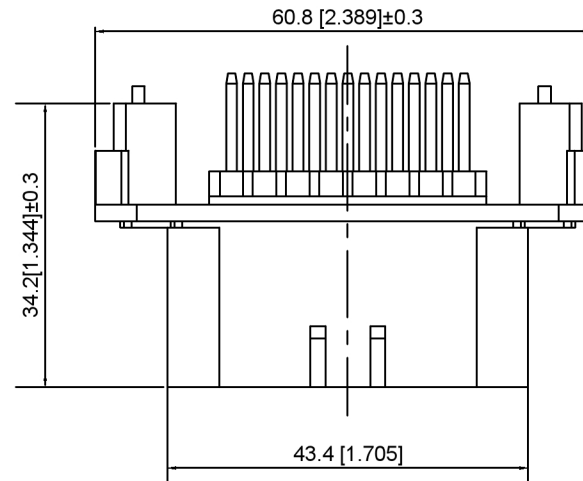

XKB INDUSTRIAL PRECISION CO.,LIMITED

ANGULAR	±5°
L ≤ 4	±0.2
4 < L ≤ 16	±0.3
16 < L ≤ 63	±0.4
L > 63	±0.5

UNSPECIFIED TOLERANCES

ΔX					
ΔX					
ΔX					
MARK	DESCRIPTION	DATE	REVISED	APPROVED	

REVISIONS

www.helloxkb.com www.helloxkb.cn www.xk-dg.cn

PCB LAYOUT

Current rating:7A AC/DC
 额定电流: 7A AC/DC
 Temperature range:-40℃~+85℃
 温度范围: -40℃~+85℃

K 776280 W V - XX - PT XX X
 ① ② ③ ④ ⑤ ⑥ ⑦ ⑧

- 1.K: XKBTEK-Car Connector
- 2.XKB Series No
- 3.Category:W-Wafer
- 4.Welding Board Range:V-Stright 180°
- 5.Row No.Pin No:XX-23 Pin
- 6.Material:PT-PBT
- 7.Palting:V01-Gold Flash ;SN-Plated Tin
- 8.Color:X:B-Black ; W-White ;
GY-Gray ; BL-Blue