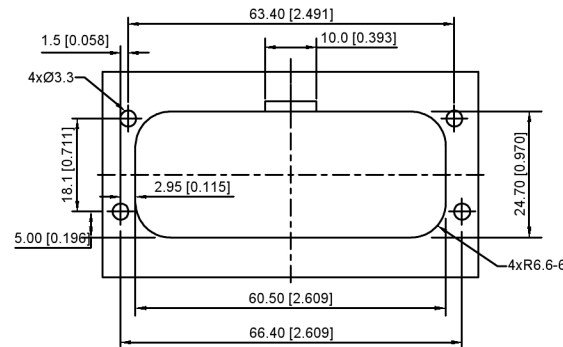

K 776280 W V - XX - PT XX X
① ② ③ ④ ⑤ ⑥ ⑦ ⑧

- 1.K: XKBTEK-Car Connector
- 2.XKB Series No
- 3.Category:W-Wafer
- 4.Welding Board Range:V-Stright 180°
- 5.Row No.Pin No:XX-35 Pin
- 6.Material:PT-PBT
- 7.Palting:V01-Gold Flash ;SN-Plated Tin
- 8.Color:X:B-Black ; W-White ;
  GY-Gray ; BL-Blue