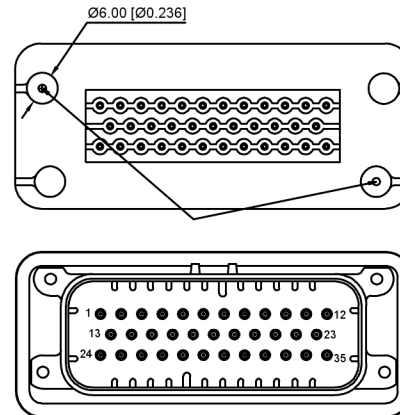

K776280WW-XX-PTXXX	PBT	Brass	K776280H
PART NO	Material	Material(Pin)	Suitable XKB Housing

DSND	SCALE: N/A	MODEL TYPE:		
DWN	VIEW:	4.0mm automotive connector		
CHKD	UNIT: mm/in	PART NO.:		
APPD	SIZE: A4	K776280WW-XX-PTXXX		
		DWG NO.:		
		X-K776280WW-XX-PTXXX		
		WEIGHT	SHEET	REVISION
			1/1	A0

K 776280 W V - XX - PT XX X
 ① ② ③ ④ ⑤ ⑥ ⑦ ⑧

- 1.K: XKBTEK-Car Connector
- 2.XKB Series No
- 3.Category:W-Wafer
- 4.Welding Board Range:V-Stright 180°
- 5.Row No.Pin No:XX-35 Pin
- 6.Material:PT-PBT
- 7.Palting:V01-Gold Flash ;SN-Plated Tin
- 8.Color:X:B-Black ; W-White ;
GY-Gray ; BL-Blue