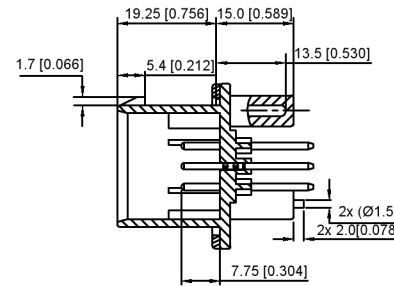

K 776280 W V - XX - PT XX X
① ② ③ ④ ⑤ ⑥ ⑦ ⑧

- 1.K: XKBTEK-Car Connector
- 2.XKB Series No
- 3.Category:W-Wafer
- 4.Welding Board Range:V-Stright 180°
- 5.Row No.Pin No:XX-35 Pin
- 6.Material:PT-PBT
- 7.Palting:V01-Gold Flash ;SN-Plated Tin
- 8.Color:X:B-Black ; W-White ;
  GY-Gray ; BL-Blue