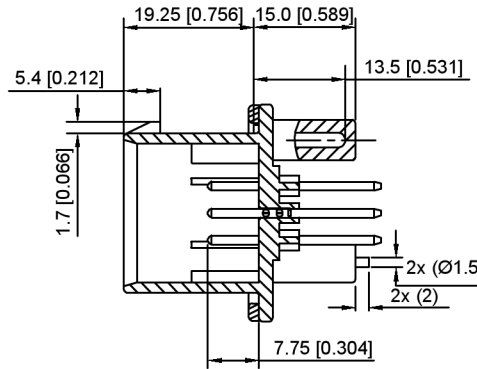

K776280WV-XX-PTXXX	PBT	Brass	K776280H
PART NO	Material	Material(Pin)	Suitable XKB Housing

DSND	SCALE: N/A	MODEL TYPE: 4.0mm automotive connector
DWN	VIEW:	PART NO.: K776280WV-XX-PTXXX
CHKD	UNIT: mm/in	DWG NO.: X-K776280WV-XX-PTXXX
APPD	SIZE: A4	WEIGHT SHEET REVISION

K 776280 W V - XX - PT XX X
 ① ② ③ ④ ⑤ ⑥ ⑦ ⑧

- 1.K: XKBTEK-Car Connector
- 2.XKB Series No
- 3.Category:W-Wafer
- 4.Welding Board Angle:V-Stright 180°
- 5.Row No.Pin No:XX-14 Pin
- 6.Material:PT-PBT
- 7.Palting:V01-Gold Flash ;SN-Plated Tin
- 8.Color:X:B-Black ; W-White ; GY-Gray ; BL-Blue

K776280WW-XX-PTXXX	PBT	Brass	K776280H
PART NO	Material	Material(Pin)	Suitable XKB Housing

DSND	SCALE: N/A	MODEL TYPE: 4.0mmautomotive connector
DWN	VIEW:	PART NO.: K776280WW-XX-PTXXX
CHKD	UNIT: mm/in	DWG NO.: X-K776280WW-XX-PTXXX
APPD	SIZE: A4	WEIGHT SHEET REVISION