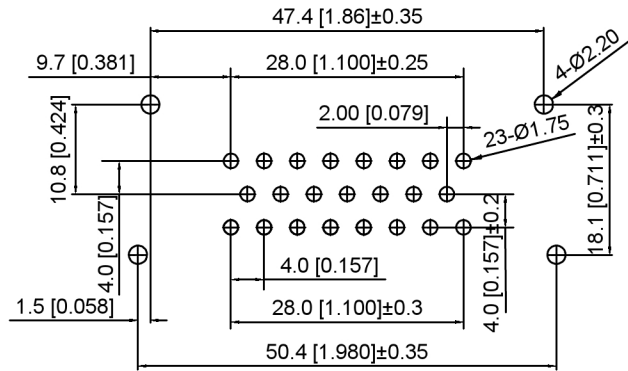

XKB INDUSTRIAL PRECISION CO.,LIMITED

ANGULAR	±5°
L ≤ 4	±0.2
4 < L ≤ 16	±0.3
16 < L ≤ 63	±0.4
L > 63	±0.5

UNSPECIFIED TOLERANCES

ΔX					
ΔX					
ΔX					
MARK	DESCRIPTION	DATE	REVISED	APPROVED	

REVISIONS

www.helloxkb.com www.helloxkb.cn www.xk-dg.cn

PCB LAYOUT

Current rating:7A AC/DC
 额定电流: 7A AC/DC
 Temperature range:-40℃~+85℃
 温度范围: -40℃~+85℃

K 776280 W V - XX - PT XX X
 ① ② ③ ④ ⑤ ⑥ ⑦ ⑧

- 1.K: XKBTEK-Car Connector
- 2.XKB Series No
- 3.Category:W-Wafer
- 4.Welding Board Range:V-Stright 180°
- 5.Row No.Pin No:XX-23 Pin
- 6.Material:PT-PBT
- 7.Palting:V01-Gold Flash ;SN-Plated Tin
- 8.Color:X:B-Black ; W-White ;
GY-Gray ; BL-Blue