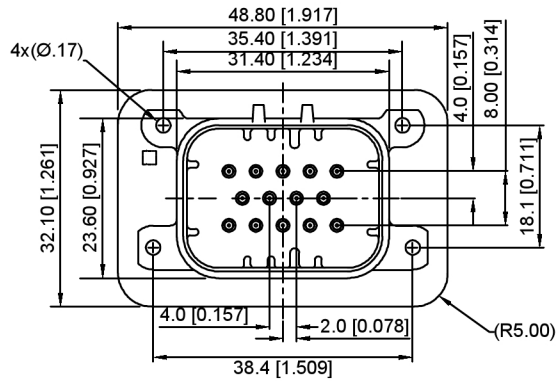

K776280WV-XX-PTXXX	PBT	Brass	K776280H
PART NO	Material	Material(Pin)	Suitable XKB Housing

DSND	SCALE: N/A	MODEL TYPE: 4.0mm automotive connector
DWN	VIEW:	PART NO.: K776280WV-XX-PTXXX
CHKD	UNIT: mm/in	DWG NO.: X-K776280WV-XX-PTXXX
APPD	SIZE: A4	WEIGHT SHEET REVISION

K 776280 W V - XX - PT XX X
 ① ② ③ ④ ⑤ ⑥ ⑦ ⑧

- 1.K: XKBTEK-Car Connector
- 2.XKB Series No
- 3.Category:W-Wafer
- 4.Welding Board Angle:V-Stright 180°
- 5.Row No.Pin No:XX-14 Pin
- 6.Material:PT-PBT
- 7.Palting:V01-Gold Flash ;SN-Plated Tin
- 8.Color:X:B-Black ; W-White ; GY-Gray ; BL-Blue

K776280WW-XX-PTXXX	PBT	Brass	K776280H
PART NO	Material	Material(Pin)	Suitable XKB Housing

DSND	SCALE: N/A	MODEL TYPE: 4.0mmautomotive connector
DWN	VIEW:	PART NO.: K776280WW-XX-PTXXX
CHKD	UNIT: mm/in	DWG NO.: X-K776280WW-XX-PTXXX
APPD	SIZE: A4	WEIGHT SHEET REVISION