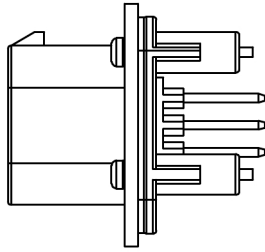

Current rating:7A AC/DC
额定电流: 7A AC/DC
Temperature range:-40°C~+85°C
温度范围: -40°C~+85°C