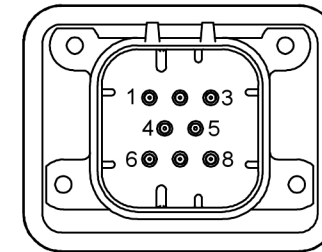

Current rating: 7A AC/DC
 额定电流: 7A AC/DC
 Temperature range: -40°C~+85°C
 温度范围: -40°C~+85°C

K 776280 W V - XX - PT XX X
 ① ② ③ ④ ⑤ ⑥ ⑦ ⑧

- 1.K: XKBTEK-Car Connector
- 2.XKB Series No
- 3.Category:W-Wafer
- 4.Welding Board Angle:V-Stright 180°
- 5.Row No.Pin No:XX-08 Pin
- 6.Material:PT-PBT
- 7.Palting:V01-Gold Flash ;SN-Plated Tin
- 8.Color:X:B-Black ; W-White ;
GY-Gray ; BL-Blue

K776280WV-XX-PTXXX	PBT	Brass	K776280H
PART NO	Material	Material(Pin)	Suitable XKB Housing

DSND	SCALE: N/A	MODEL TYPE: 4.0mm automotive connector
DWN	VIEW:	PART NO.: K776280WV-XX-PTXXX
CHKD	UNIT: mm/in	DWG NO.: X-K776280WV-XX-PTXXX
APPD	SIZE: A4	WEIGHT SHEET REVISION

K 776280 W V - XX - PT XX X
 ① ② ③ ④ ⑤ ⑥ ⑦ ⑧

- 1.K: XKBTEK-Car Connector
- 2.XKB Series No
- 3.Category:W-Wafer
- 4.Welding Board Angle:V-Stright 180°
- 5.Row No.Pin No:XX-14 Pin
- 6.Material:PT-PBT
- 7.Palting:V01-Gold Flash ;SN-Plated Tin
- 8.Color:X:B-Black ; W-White ; GY-Gray ; BL-Blue