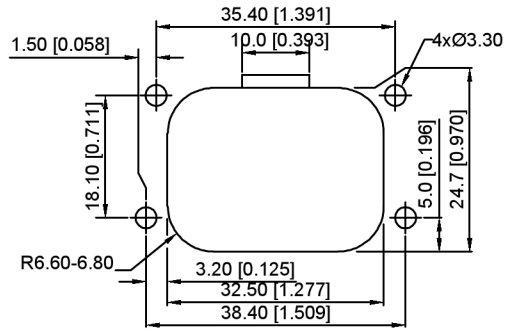

K776280WV-XX-PTXXX	PBT	Brass	K776280H
PART NO	Material	Material(Pin)	Suitable XKB Housing

DSND	SCALE: N/A	MODEL TYPE: 4.0mm automotive connector
DWN	VIEW:	PART NO.: K776280WV-XX-PTXXX
CHKD	UNIT: mm/in	DWG NO.: X-K776280WV-XX-PTXXX
APPD	SIZE: A4	WEIGHT SHEET REVISION

K 776280 W V - XX - PT XX X
 ① ② ③ ④ ⑤ ⑥ ⑦ ⑧

- 1.K: XKBTEK-Car Connector
- 2.XKB Series No
- 3.Category:W-Wafer
- 4.Welding Board Angle:V-Stright 180°
- 5.Row No.Pin No:XX-14 Pin
- 6.Material:PT-PBT
- 7.Palting:V01-Gold Flash ;SN-Plated Tin
- 8.Color:X:B-Black ; W-White ; GY-Gray ; BL-Blue

K776280WW-XX-PTXXX	PBT	Brass	K776280H
PART NO	Material	Material(Pin)	Suitable XKB Housing

DSND	SCALE: N/A	MODEL TYPE:
DWN	VIEW:	4.0mmautomotive connector
CHKD	UNIT: mm/in	PART NO.:
APPD	SIZE: A4	K776280WW-XX-PTXXX
		DWG NO.:
		X-K776280WW-XX-PTXXX
		WEIGHT
		SHEET
		REVISION