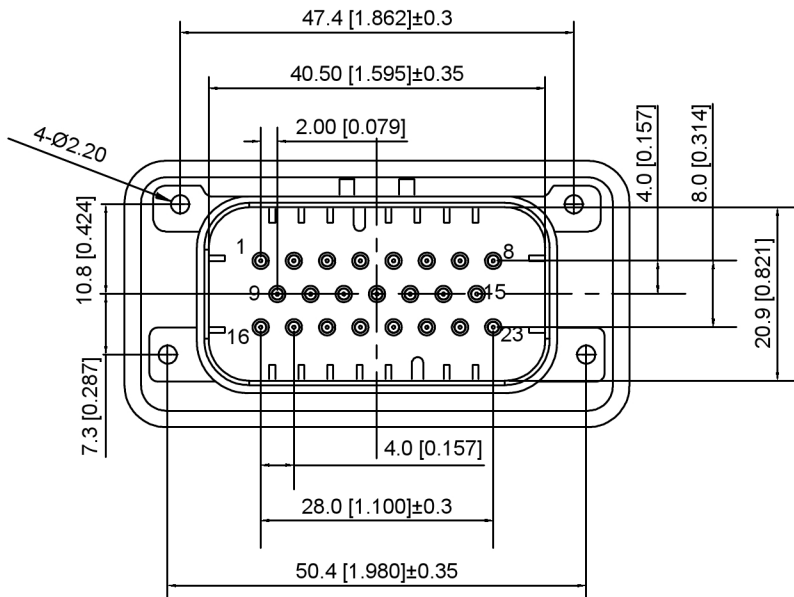

K776280WW-XX-PTXXX	PBT	Brass	K776280H
PART NO	Material	Material(Pin)	Suitable XKB Housing

DSND	SCALE: N/A	MODEL TYPE:
DWN	VIEW:	4.0mmautomotive connector
CHKD	UNIT: mm/in	PART NO.:
APPD	SIZE: A4	K776280WW-XX-PTXXX
		DWG NO.:
		X-K776280WW-XX-PTXXX
		WEIGHT
		SHEET
		REVISION

XKB INDUSTRIAL PRECISION CO.,LIMITED

ANGULAR	±5°
L ≤ 4	±0.2
4 < L ≤ 16	±0.3
16 < L ≤ 63	±0.4
L > 63	±0.5
UNSPECIFIED TOLERANCES	

PCB LAYOUT

Current rating:7A AC/DC
 额定电流: 7A AC/DC
 Temperature range:-40℃~+85℃
 温度范围: -40℃~+85℃

K 776280 W V - XX - PT XX X
 ① ② ③ ④ ⑤ ⑥ ⑦ ⑧

- 1.K: XKBTEK-Car Connector
- 2.XKB Series No
- 3.Category:W-Wafer
- 4.Welding Board Range:V-Stright 180°
- 5.Row No.Pin No:XX-23 Pin
- 6.Material:PT-PBT
- 7.Palting:V01-Gold Flash ;SN-Plated Tin
- 8.Color:X:B-Black ; W-White ;
GY-Gray ; BL-Blue

K776280WV-XX-PTXXX	PBT	Brass	K776280H
PART NO	Material	Material(Pin)	Suitable XKB Housing

DSND	SCALE: N/A	MODEL TYPE:		
DWN	VIEW:	4.0mm automotive connector		
CHKD	UNIT: mm/in	PART NO.:		
APPD	SIZE: A4	K776280WV-XX-PTXXX		
		DWG NO.:		
		X-K776280WV-XX-PTXXX		
		WEIGHT	SHEET	REVISION
			1/1	A0