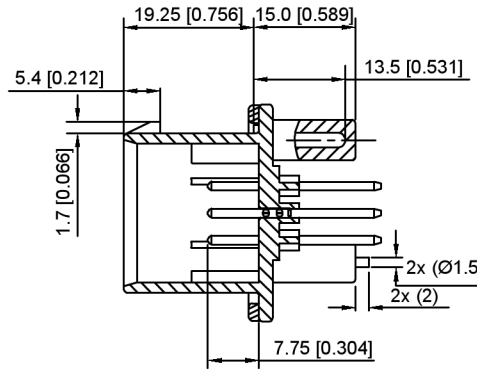

K776280WV-XX-PTXXX	PBT	Brass	K776280H
PART NO	Material	Material(Pin)	Suitable XKB Housing

DSND	SCALE: N/A	MODEL TYPE: 4.0mm automotive connector
DWN	VIEW:	PART NO.: K776280WV-XX-PTXXX
CHKD	UNIT: mm/in	DWG NO.: X-K776280WV-XX-PTXXX
APPD	SIZE: A4	WEIGHT SHEET REVISION

K 776280 W V - XX - PT XX X
 ① ② ③ ④ ⑤ ⑥ ⑦ ⑧

- 1.K: XKBTEK-Car Connector
- 2.XKB Series No
- 3.Category:W-Wafer
- 4.Welding Board Angle:V-Stright 180°
- 5.Row No.Pin No:XX-14 Pin
- 6.Material:PT-PBT
- 7.Palting:V01-Gold Flash ;SN-Plated Tin
- 8.Color:X:B-Black ; W-White ; GY-Gray ; BL-Blue

K776280WW-XX-PTXXX	PBT	Brass	K776280H
PART NO	Material	Material(Pin)	Suitable XKB Housing

DSND	SCALE: N/A	MODEL TYPE:
DWN	VIEW:	4.0mmautomotive connector
CHKD	UNIT: mm/in	PART NO.:
APPD	SIZE: A4	K776280WW-XX-PTXXX
		DWG NO.:
		X-K776280WW-XX-PTXXX
		WEIGHT
		SHEET
		REVISION