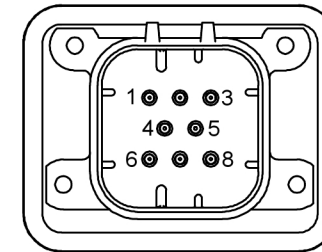

Current rating: 7A AC/DC
 额定电流: 7A AC/DC
 Temperature range: -40°C~+85°C
 温度范围: -40°C~+85°C

K 776280 W V - XX - PT XX X
 ① ② ③ ④ ⑤ ⑥ ⑦ ⑧

- 1.K: XKBTEK-Car Connector
- 2.XKB Series No
- 3.Category:W-Wafer
- 4.Welding Board Angle:V-Stright 180°
- 5.Row No.Pin No:XX-08 Pin
- 6.Material:PT-PBT
- 7.Palting:V01-Gold Flash ;SN-Plated Tin
- 8.Color:X:B-Black ; W-White ;
GY-Gray ; BL-Blue

K776280WV-XX-PTXXX	PBT	Brass	K776280H
PART NO	Material	Material(Pin)	Suitable XKB Housing

DSND	SCALE: N/A	MODEL TYPE: 4.0mm automotive connector
DWN	VIEW:	PART NO.: K776280WV-XX-PTXXX
CHKD	UNIT: mm/in	DWG NO.: X-K776280WV-XX-PTXXX
APPD	SIZE: A4	WEIGHT SHEET REVISION

K 776280 W V - XX - PT XX X
 ① ② ③ ④ ⑤ ⑥ ⑦ ⑧

- 1.K: XKBTEK-Car Connector
- 2.XKB Series No
- 3.Category:W-Wafer
- 4.Welding Board Angle:V-Stright 180°
- 5.Row No.Pin No:XX-14 Pin
- 6.Material:PT-PBT
- 7.Palting:V01-Gold Flash ;SN-Plated Tin
- 8.Color:X:B-Black ; W-White ; GY-Gray ; BL-Blue

K776280WW-XX-PTXXX	PBT	Brass	K776280H
PART NO	Material	Material(Pin)	Suitable XKB Housing

DSND	SCALE: N/A	MODEL TYPE:
DWN	VIEW:	4.0mmautomotive connector
CHKD	UNIT: mm/in	PART NO.:
APPD	SIZE: A4	K776280WW-XX-PTXXX
		DWG NO.:
		X-K776280WW-XX-PTXXX
		WEIGHT
		SHEET
		REVISION