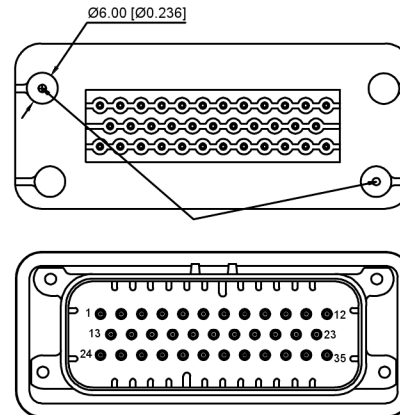

K776280WV-XX-PTXXX	PBT	Brass	K776280H
PART NO	Material	Material(Pin)	Suitable XKB Housing

DSND	SCALE: N/A	MODEL TYPE:		
DWN	VIEW:	4.0mm automotive connector		
CHKD	UNIT: mm/in	PART NO.:		
APPD	SIZE: A4	K776280WV-XX-PTXXX		
		DWG NO.:		
		X-K776280WV-XX-PTXXX		
		WEIGHT	SHEET	REVISION
			1/1	A0

K 776280 W V - XX - PT XX X
 ① ② ③ ④ ⑤ ⑥ ⑦ ⑧

- 1.K: XKBTEK-Car Connector
- 2.XKB Series No
- 3.Category:W-Wafer
- 4.Welding Board Range:V-Stright 180°
- 5.Row No.Pin No:XX-35 Pin
- 6.Material:PT-PBT
- 7.Palting:V01-Gold Flash ;SN-Plated Tin
- 8.Color:X:B-Black ; W-White ;
GY-Gray ; BL-Blue