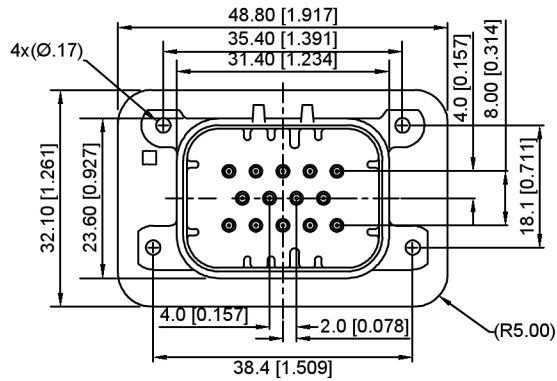

K776280WV-XX-PTXXX	PBT	Brass	K776280H
PART NO	Material	Material(Pin)	Suitable XKB Housing

DSND	SCALE: N/A	MODEL TYPE: 4.0mm automotive connector
DWN	VIEW:	PART NO.: K776280WV-XX-PTXXX
CHKD	UNIT: mm/in	DWG NO.: X-K776280WV-XX-PTXXX
APPD	SIZE: A4	WEIGHT SHEET REVISION

K 776280 W V - XX - PT XX X
 ① ② ③ ④ ⑤ ⑥ ⑦ ⑧

- 1.K: XKBTEK-Car Connector
- 2.XKB Series No
- 3.Category:W-Wafer
- 4.Welding Board Angle:V-Stright 180°
- 5.Row No.Pin No:XX-14 Pin
- 6.Material:PT-PBT
- 7.Palting:V01-Gold Flash ;SN-Plated Tin
- 8.Color:X:B-Black ; W-White ; GY-Gray ; BL-Blue

K776280WW-XX-PTXXX	PBT	Brass	K776280H
PART NO	Material	Material(Pin)	Suitable XKB Housing

DSND	SCALE: N/A	MODEL TYPE:
DWN	VIEW:	4.0mmautomotive connector
CHKD	UNIT: mm/in	PART NO.:
APPD	SIZE: A4	K776280WW-XX-PTXXX
		DWG NO.:
		X-K776280WW-XX-PTXXX
		WEIGHT
		SHEET
		REVISION