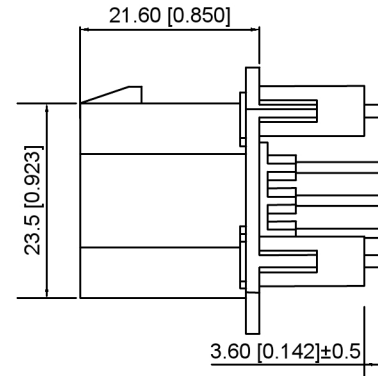

Current rating:7A AC/DC
额定电流: 7A AC/DC
Temperature range:-40℃~+85℃
温度范围: -40℃~+85℃

K 776280 W V - XX - PT XX X
① ② ③ ④ ⑤ ⑥ ⑦ ⑧

- 1.K: XKBTEK-Car Connector
- 2.XKB Series No
- 3.Category:W-Wafer
- 4.Welding Board Range:V-Stright 180°
- 5.Row No.Pin No:XX-23 Pin
- 6.Material:PT-PBT
- 7.Palting:V01-Gold Flash ;SN-Plated Tin
- 8.Color:X:B-Black ; W-White ;
  GY-Gray ; BL-Blue