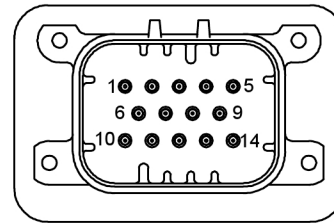

Current rating: 7A AC/DC
 额定电流: 7A AC/DC
 Temperature range: -40°C~+85°C
 温度范围: -40°C~+85°C

K 776280 W V - XX - PT XX X
 ① ② ③ ④ ⑤ ⑥ ⑦ ⑧

- 1.K: XKBTEK-Car Connector
- 2.XKB Series No
- 3.Category:W-Wafer
- 4.Welding Board Angle:V-Stright 180°
- 5.Row No.Pin No:XX-08 Pin
- 6.Material:PT-PBT
- 7.Palting:V01-Gold Flash ;SN-Plated Tin
- 8.Color:X:B-Black ; W-White ;
GY-Gray ; BL-Blue

K776280WV-XX-PTXXX	PBT	Brass	K776280H
PART NO	Material	Material(Pin)	Suitable XKB Housing

DSND	SCALE: N/A	MODEL TYPE: 4.0mm automotive connector
DWN	VIEW:	PART NO.: K776280WV-XX-PTXXX
CHKD	UNIT: mm/in	DWG NO.: X-K776280WV-XX-PTXXX
APPD	SIZE: A4	WEIGHT SHEET REVISION

K 776280 W V - XX - PT XX X
 ① ② ③ ④ ⑤ ⑥ ⑦ ⑧

- 1.K: XKBTEK-Car Connector
- 2.XKB Series No
- 3.Category:W-Wafer
- 4.Welding Board Angle:V-Stright 180°
- 5.Row No.Pin No:XX-14 Pin
- 6.Material:PT-PBT
- 7.Palting:V01-Gold Flash ;SN-Plated Tin
- 8.Color:X:B-Black ; W-White ; GY-Gray ; BL-Blue

K776280WW-XX-PTXXX	PBT	Brass	K776280H
PART NO	Material	Material(Pin)	Suitable XKB Housing

DSND	SCALE: N/A	MODEL TYPE:
DWN	VIEW:	4.0mmautomotive connector
CHKD	UNIT: mm/in	PART NO.:
APPD	SIZE: A4	K776280WW-XX-PTXXX
		DWG NO.:
		X-K776280WW-XX-PTXXX
		WEIGHT
		SHEET
		REVISION