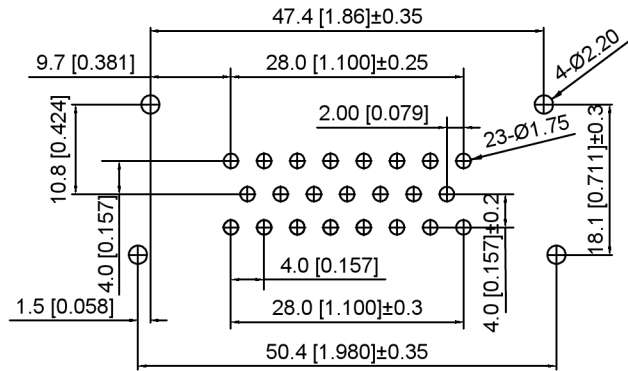

PCB LAYOUT

Current rating:7A AC/DC
额定电流: 7A AC/DC
Temperature range:-40℃~+85℃
温度范围: -40℃~+85℃

K 776280 W V - XX - PT XX X
① ② ③ ④ ⑤ ⑥ ⑦ ⑧

- 1.K: XKBTEK-Car Connector
- 2.XKB Series No
- 3.Category:W-Wafer
- 4.Welding Board Range:V-Stright 180°
- 5.Row No.Pin No:XX-23 Pin
- 6.Material:PT-PBT
- 7.Palting:V01-Gold Flash ;SN-Plated Tin
- 8.Color:X:B-Black ; W-White ;
  GY-Gray ; BL-Blue

K776280WV-XX-PTXXX	PBT	Brass	K776280H
PART NO	Material	Material(Pin)	Suitable XKB Housing

DSND	SCALE: N/A	MODEL TYPE:		
DWN	VIEW:	4.0mm automotive connector		
CHKD	UNIT: mm/in	PART NO.:		
APPD	SIZE: A4	K776280WV-XX-PTXXX		
		DWG NO.:		
		X-K776280WV-XX-PTXXX		
		WEIGHT	SHEET	REVISION
			1/1	A0

XKB INDUSTRIAL PRECISION CO.,LIMITED

ANGLAR	±5°
L ≤ 4	±0.2
4 < L ≤ 16	±0.3
16 < L ≤ 63	±0.4
L > 63	±0.5
UNSPECIFIED TOLERANCES