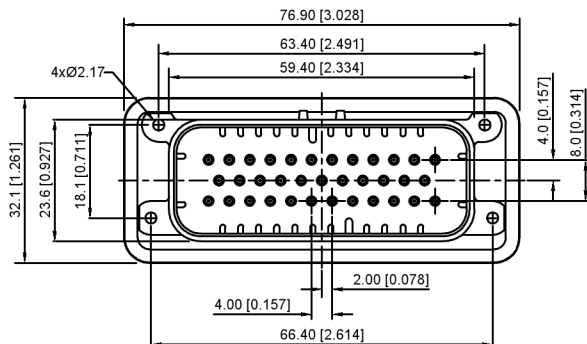

K776280WV-XX-PTXXX	PBT	Brass	K776280H
PART NO	Material	Material(Pin)	Suitable XKB Housing

DSND	SCALE: N/A	MODEL TYPE:		
DWN	VIEW:	4.0mm automotive connector		
CHKD	UNIT: mm/in	PART NO.:		
APPD	SIZE: A4	K776280WV-XX-PTXXX		
		DWG NO.:		
		X-K776280WV-XX-PTXXX		
		WEIGHT	SHEET	REVISION
			1/1	A0

K 776280 W V - XX - PT XX X
 ① ② ③ ④ ⑤ ⑥ ⑦ ⑧

- 1.K: XKBTEK-Car Connector
- 2.XKB Series No
- 3.Category:W-Wafer
- 4.Welding Board Range:V-Stright 180°
- 5.Row No.Pin No:XX-35 Pin
- 6.Material:PT-PBT
- 7.Palting:V01-Gold Flash ;SN-Plated Tin
- 8.Color:X:B-Black ; W-White ;
GY-Gray ; BL-Blue