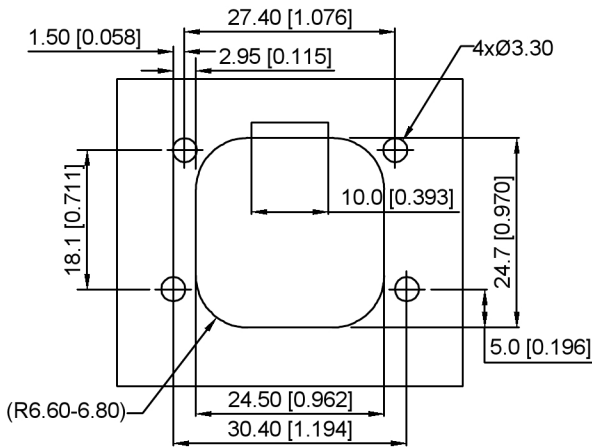

Current rating: 7A AC/DC
 额定电流: 7A AC/DC
 Temperature range: -40°C~+85°C
 温度范围: -40°C~+85°C

K 776280 W V - XX - PT XX X
 ① ② ③ ④ ⑤ ⑥ ⑦ ⑧

- 1.K: XKBTEK-Car Connector
- 2.XKB Series No
- 3.Category:W-Wafer
- 4.Welding Board Angle:V-Stright 180°
- 5.Row No.Pin No:XX-08 Pin
- 6.Material:PT-PBT
- 7.Palting:V01-Gold Flash ;SN-Plated Tin
- 8.Color:X:B-Black ; W-White ;
GY-Gray ; BL-Blue

K776280WV-XX-PTXXX	PBT	Brass	K776280H
PART NO	Material	Material(Pin)	Suitable XKB Housing

DSND	SCALE: N/A	MODEL TYPE: 4.0mm automotive connector
DWN	VIEW:	PART NO.: K776280WV-XX-PTXXX
CHKD	UNIT: mm/in	DWG NO.: X-K776280WV-XX-PTXXX
APPD	SIZE: A4	WEIGHT SHEET REVISION

K 776280 W V - XX - PT XX X
 ① ② ③ ④ ⑤ ⑥ ⑦ ⑧

- 1.K: XKBTEK-Car Connector
- 2.XKB Series No
- 3.Category:W-Wafer
- 4.Welding Board Angle:V-Stright 180°
- 5.Row No.Pin No:XX-14 Pin
- 6.Material:PT-PBT
- 7.Palting:V01-Gold Flash ;SN-Plated Tin
- 8.Color:X:B-Black ; W-White ; GY-Gray ; BL-Blue

K776280WW-XX-PTXXX	PBT	Brass	K776280H
PART NO	Material	Material(Pin)	Suitable XKB Housing

DSND	SCALE: N/A	MODEL TYPE:
DWN	VIEW:	4.0mmautomotive connector
CHKD	UNIT: mm/in	PART NO.:
APPD	SIZE: A4	K776280WW-XX-PTXXX
		DWG NO.:
		X-K776280WW-XX-PTXXX
		WEIGHT
		SHEET
		REVISION