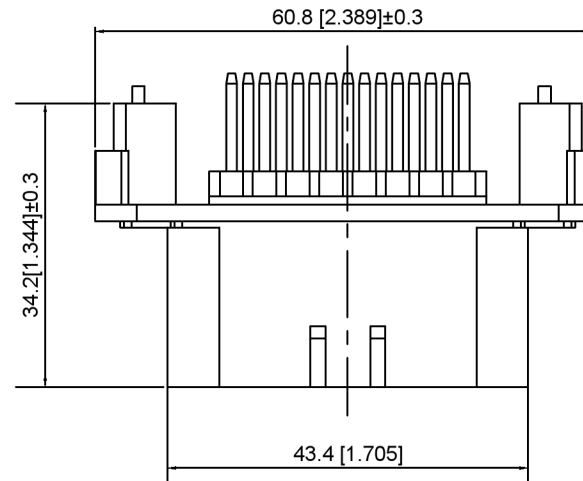

XKB INDUSTRIAL PRECISION CO.,LIMITED

ANGULAR	±5°
L ≤ 4	±0.2
4 < L ≤ 16	±0.3
16 < L ≤ 63	±0.4
L > 63	±0.5
UNSPECIFIED TOLERANCES	

PCB LAYOUT

Current rating:7A AC/DC
 额定电流: 7A AC/DC
 Temperature range:-40℃~+85℃
 温度范围: -40℃~+85℃

K 776280 W V - XX - PT XX X
 ① ② ③ ④ ⑤ ⑥ ⑦ ⑧

- 1.K: XKBTEK-Car Connector
- 2.XKB Series No
- 3.Category:W-Wafer
- 4.Welding Board Range:V-Stright 180°
- 5.Row No.Pin No:XX-23 Pin
- 6.Material:PT-PBT
- 7.Palting:V01-Gold Flash ;SN-Plated Tin
- 8.Color:X:B-Black ; W-White ;
GY-Gray ; BL-Blue