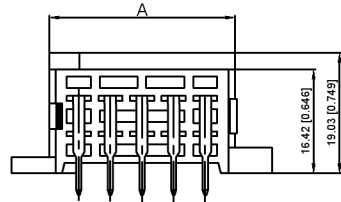

Technology for:

1. Plastic material: BT-GF30. Pin insertion material: copper tin plating
2. The inner and outer surfaces are smooth and clean, without flying edges, burrs, shrinkage pits and other defects
3. No leakage, backout, skew and other defects
4. Marks for important dimensions, 8 points in total:
5. Consider the influence of the position and shape of the pouring mouth on the appearance of the product.
6. Unmarked tolerance is class GB/T 1804-92m.n-s0 20-4E0 ~ 100, 100-20390

K 828801 WR- X
 ① ② ③ ④ ⑤

- ① K :XKBTEK-Car Connectors
- ② XKB Series NO.
- ③ Category:W-Wafer
- ④ Welding Board Angle:R-Right Angle 90°
- ⑤ Row No:Pin No
 :X-1(4Pin),X-2(6Pin),X-3(8Pin),
 X-4(10Pin),X-5(14Pin),
 X-6(18Pin),X-7(22Pin)

X	Pin	Dimensions(mm)			
		A	B	C	D
1	4	14.3	5	11.3	20.3
2	6	19.3	10	16.3	25.3
3	8	24.3	15	21.3	30.3
4	10	29.3	20	26.3	35.3
5	14	39.3	30	36.3	45.3
6	18	49.3	40	46.3	55.3
7	22	59.3	50	56.3	65.3

K828801WR-X	PBT 94V-0			K929504H
PART NO	Material	Material(Terminal)	Finish(Terminal)	Suitable XKB Terminal

DSND	SCALE: N/A	MODEL TYPE: K828801WR-X
DWN	VIEW:	PART NO.:
CHKD	UNIT: mm/in	DWG NO.:
APPD	SIZE: A4	X-K828801WR-X
WEIGHT		SHEET
		1/1
REVISION		A0

REVISIONS	DATE	REVISED	APPROVED	UNSPECIFIED TOLERANCES