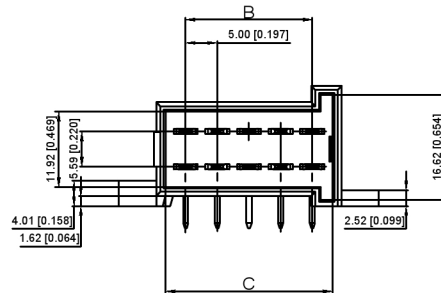

Technology for:

1. Plastic material: BT-GF30. Pin insertion material: copper tin plating
2. The inner and outer surfaces are smooth and clean, without flying edges, burrs, shrinkage pits and other defects
3. No leakage, backout, skew and other defects
4. Marks for important dimensions, 8 points in total:
5. Consider the influence of the position and shape of the pouring mouth on the appearance of the product.
6. Unmarked tolerance is class GB/T 1804-92m.n-s0 20-4E0 ~ 100, 100-20390

K 828801 WR- X
 ① ② ③ ④ ⑤

- ① K :XKBTEK-Car Connectors
- ② XKB Series NO.
- ③ Category:W-Wafer
- ④ Welding Board Angle:R-Right Angle 90°
- ⑤ Row No:Pin No
 :X-1(4Pin),X-2(6Pin),X-3(8Pin),
 X-4(10Pin),X-5(14Pin),
 X-6(18Pin),X-7(22Pin)

X	Pin	Dimensions(mm)			
		A	B	C	D
1	4	14.3	5	11.3	20.3
2	6	19.3	10	16.3	25.3
3	8	24.3	15	21.3	30.3
4	10	29.3	20	26.3	35.3
5	14	39.3	30	36.3	45.3
6	18	49.3	40	46.3	55.3
7	22	59.3	50	56.3	65.3

K828801WR-X	PBT 94V-0			K929504H
PART NO	Material	Material(Terminal)	Finish(Terminal)	Suitable XKB Terminal

DSND	SCALE: N/A	MODEL TYPE: K828801WR-X
DWN	VIEW:	PART NO.:
CHKD	UNIT: mm/in	DWG NO.:
APPD	SIZE: A4	X-K828801WR-X
WEIGHT		SHEET
		1/1
REVISION		A0

REVISIONS	DATE	REVISED	APPROVED	UNSPECIFIED TOLERANCES