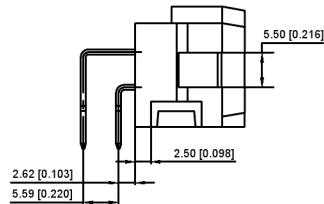

Technology for:

1. Plastic material: BT-GF30. Pin insertion material: copper tin plating
2. The inner and outer surfaces are smooth and clean, without flying edges, burrs, shrinkage pits and other defects
3. No leakage, backout, skew and other defects
4. Marks for important dimensions, 8 points in total:
5. Consider the influence of the position and shape of the pouring mouth on the appearance of the product.
6. Unmarked tolerance is class GB/T 1804-92m.n-s0 20-4E0 ~ 100, 100-20390

K 828801 WR- X
 ① ② ③ ④ ⑤

- ① K :XKBTEK-Car Connectors
- ② XKB Series NO.
- ③ Category:W-Wafer
- ④ Welding Board Angle:R-Right Angle 90°
- ⑤ Row No:Pin No
 :X-1(4Pin),X-2(6Pin),X-3(8Pin),
 X-4(10Pin),X-5(14Pin),
 X-6(18Pin),X-7(22Pin)

X	Pin	Dimensions(mm)			
		A	B	C	D
1	4	14.3	5	11.3	20.3
2	6	19.3	10	16.3	25.3
3	8	24.3	15	21.3	30.3
4	10	29.3	20	26.3	35.3
5	14	39.3	30	36.3	45.3
6	18	49.3	40	46.3	55.3
7	22	59.3	50	56.3	65.3

K828801WR-X	PBT 94V-0			K929504H
PART NO	Material	Material(Terminal)	Finish(Terminal)	Suitable XKB Terminal

DSND	SCALE: N/A	MODEL TYPE: K828801WR-X
DWN	VIEW:	PART NO.:
CHKD	UNIT: mm/in	DWG NO.:
APPD	SIZE: A4	X-K828801WR-X
WEIGHT		SHEET
		1/1
REVISION		A0

REVISIONS	DATE	REVISED	APPROVED	UNSPECIFIED TOLERANCES