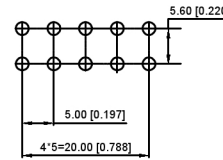

Technology for:

1. Plastic material: BT-GF30. Pin insertion material: copper tin plating
2. The inner and outer surfaces are smooth and clean, without flying edges, burrs, shrinkage pits and other defects
3. No leakage, backout, skew and other defects
4. Marks for important dimensions, 8 points in total:
5. Consider the influence of the position and shape of the pouring mouth on the appearance of the product.
6. Unmarked tolerance is class GB/T 1804-92m.n-s0 20-4E0 ~ 100, 100-20390

K 828801 WR- X
 ① ② ③ ④ ⑤

- ① K :XKBTEK-Car Connectors
- ② XKB Series NO.
- ③ Category:W-Wafer
- ④ Welding Board Angle:R-Right Angle 90°
- ⑤ Row No:Pin No
 :X-1(4Pin),X-2(6Pin),X-3(8Pin),
 X-4(10Pin),X-5(14Pin),
 X-6(18Pin),X-7(22Pin)

X	Pin	Dimensions(mm)			
		A	B	C	D
1	4	14.3	5	11.3	20.3
2	6	19.3	10	16.3	25.3
3	8	24.3	15	21.3	30.3
4	10	29.3	20	26.3	35.3
5	14	39.3	30	36.3	45.3
6	18	49.3	40	46.3	55.3
7	22	59.3	50	56.3	65.3

K828801WR-X	PBT 94V-0			K929504H
PART NO	Material	Material(Terminal)	Finish(Terminal)	Suitable XKB Terminal

DSND	SCALE: N/A	MODEL TYPE: K828801WR-X
DWN	VIEW:	PART NO.:
CHKD	UNIT: mm/in	DWG NO.:
APPD	SIZE: A4	X-K828801WR-X
WEIGHT		SHEET
		1/1
REVISION		A0

REVISIONS	DATE	REVISED	APPROVED	UNSPECIFIED TOLERANCES