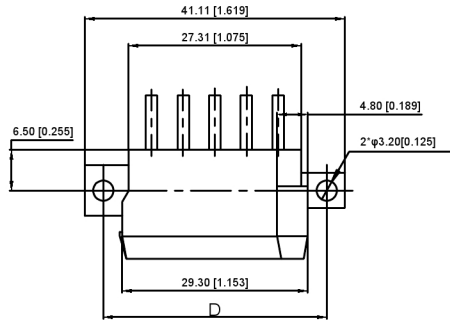

Technology for:

1. Plastic material: BT-GF30. Pin insertion material: copper tin plating
2. The inner and outer surfaces are smooth and clean, without flying edges, burrs, shrinkage pits and other defects
3. No leakage, backout, skew and other defects
4. Marks for important dimensions, 8 points in total:
5. Consider the influence of the position and shape of the pouring mouth on the appearance of the product.
6. Unmarked tolerance is class GB/T 1804-92m.n-s0 20-4E0 ~ 100, 100-20390

K 828801 WR- X
 ① ② ③ ④ ⑤

- ① K :XKBTEK-Car Connectors
- ② XKB Series NO.
- ③ Category:W-Wafer
- ④ Welding Board Angle:R-Right Angle 90°
- ⑤ Row No:Pin No
 :X-1(4Pin),X-2(6Pin),X-3(8Pin),
 X-4(10Pin),X-5(14Pin),
 X-6(18Pin),X-7(22Pin)

X	Pin	Dimensions(mm)			
		A	B	C	D
1	4	14.3	5	11.3	20.3
2	6	19.3	10	16.3	25.3
3	8	24.3	15	21.3	30.3
4	10	29.3	20	26.3	35.3
5	14	39.3	30	36.3	45.3
6	18	49.3	40	46.3	55.3
7	22	59.3	50	56.3	65.3

K828801WR-X	PBT 94V-0			K929504H
PART NO	Material	Material(Terminal)	Finish(Terminal)	Suitable XKB Terminal

DSND	SCALE: N/A	MODEL TYPE: K828801WR-X
DWN	VIEW:	PART NO.:
CHKD	UNIT: mm/in	DWG NO.:
APPD	SIZE: A4	X-K828801WR-X
WEIGHT		SHEET
		1/1
REVISION		A0

REVISIONS	DATE	REVISED	APPROVED	UNSPECIFIED TOLERANCES