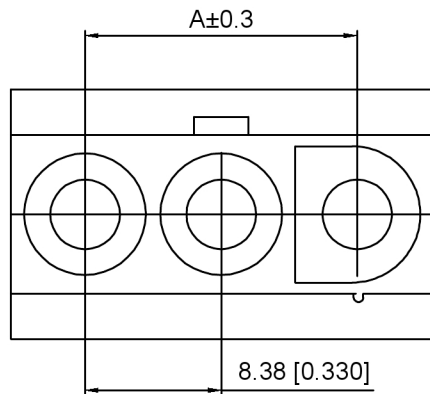

2.XKB Series No

3.Category:H-Housing

4.Special No:F-Female Housing

5.Row No.Pin No:XX-01~04 Pin

6.Material:N2-PA66 UL94V-2

| Poles | Dimensions(mm) | |
|-------|----------------|-------|
| | A | B |
| 01 | / | 9.30 |
| 02 | 8.38 | 17.68 |
| 03 | 16.76 | 26.06 |
| 04 | 25.14 | 34.44 |

| | | |
|------|-------------|--|
| DSND | SCALE: N/A | MODEL TYPE: 8.38mm Automobile connector |
| DWN | VIEW: | PART NO.: K838100HF-XX-N2 |
| CHKD | UNIT: mm/in | DWG NO.: X-K838100HF-XX-N2 |
| APPD | SIZE: A4 | WEIGHT SHEET REVISION 1/1 A0 |