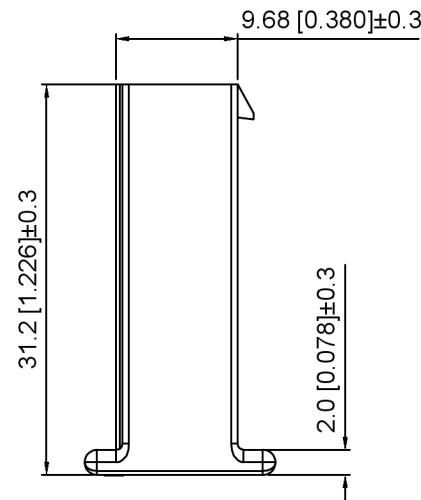

2.XKB Series No

3.Category:H-Housing

4.Special No:F-Female Housing

5.Row No.Pin No:XX-01~04 Pin

6.Material:N2-PA66 UL94V-2

| Poles | Dimensions(mm) | |
|-------|----------------|-------|
| | A | B |
| 01 | / | 9.30 |
| 02 | 8.38 | 17.68 |
| 03 | 16.76 | 26.06 |
| 04 | 25.14 | 34.44 |

| | | |
|------|-------------|--|
| DSND | SCALE: N/A | MODEL TYPE: 8.38mm Automobile connector |
| DWN | VIEW: | PART NO.: K838100HF-XX-N2 |
| CHKD | UNIT: mm/in | DWG NO.: X-K838100HF-XX-N2 |
| APPD | SIZE: A4 | WEIGHT SHEET REVISION 1/1 A0 |