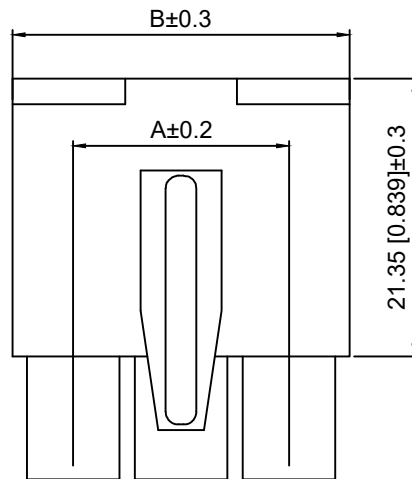

Temperature range:-40℃~+125℃

温度范围: -40℃~+125℃

Insulation resistance:1000MΩ min

绝缘电阻: 1000MΩ Min

Contact resistance:20mΩ Max

接触电阻: 20mΩ Max

K 838100 H M - XX - N2  
 ① ② ③ ④ ⑤ ⑥

- 1.K: XKBTEK-Car Connector
- 2.XKB Series No
- 3.Category:H-Housing
- 4.Special No:M-Male Housing
- 5.Row No.Pin No:XX-01~04 Pin
- 6.Material:N2-PA66 UL94V-2

Poles	Dimensions(mm)	
	A	B
01	/	9.49
02	8.38	17.87
03	16.76	26.25
04	25.14	34.63

K838100HM-XX-N2	PA66	K838100HF	K838100TF
PART NO	Material	Suitable XKB Female	Suitable XKB Terminal

DSND	SCALE: N/A	MODEL TYPE: 8.38mm Automobile connector
DWN	VIEW:	PART NO.: K838100HM-XX-N2
CHKD	UNIT: mm/in	DWG NO.: X-K838100HM-XX-N2
APPD	SIZE: A4	WEIGHT SHEET REVISION
		1/1 A0