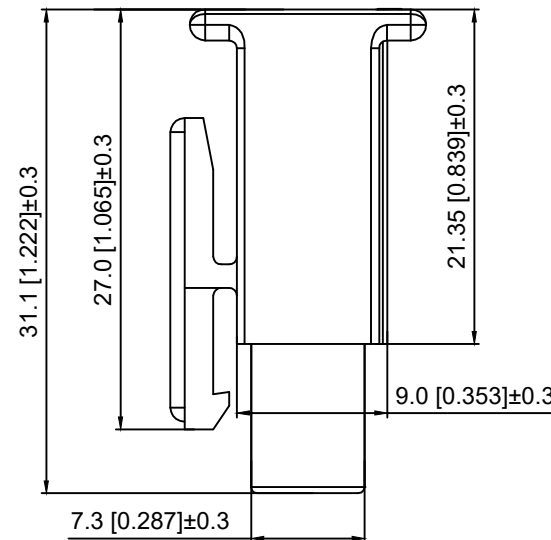

Temperature range:-40℃~+125℃

温度范围: -40℃~+125℃

Insulation resistance:1000MΩ min

绝缘电阻: 1000MΩ Min

Contact resistance:20mΩ Max

接触电阻: 20mΩ Max

K 838100 H M - XX - N2  
 ① ② ③ ④ ⑤ ⑥

- 1.K: XKBTEK-Car Connector
- 2.XKB Series No
- 3.Category:H-Housing
- 4.Special No:M-Male Housing
- 5.Row No.Pin No:XX-01~04 Pin
- 6.Material:N2-PA66 UL94V-2

Poles	Dimensions(mm)	
	A	B
01	/	9.49
02	8.38	17.87
03	16.76	26.25
04	25.14	34.63

K838100HM-XX-N2	PA66	K838100HF	K838100TF
PART NO	Material	Suitable XKB Female	Suitable XKB Terminal

DSND	SCALE: N/A	MODEL TYPE: 8.38mm Automobile connector
DWN	VIEW:	PART NO.: K838100HM-XX-N2
CHKD	UNIT: mm/in	DWG NO.: X-K838100HM-XX-N2
APPD	SIZE: A4	WEIGHT SHEET REVISION
		1/1 A0