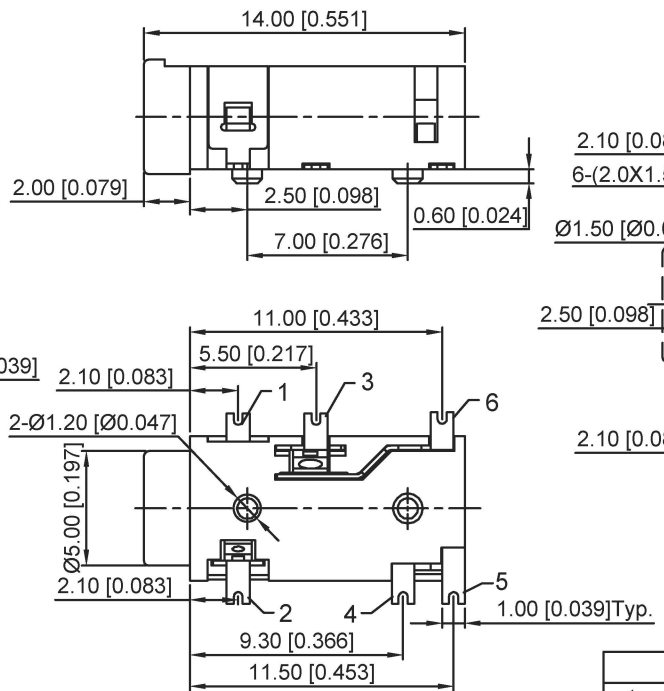

Ø3.50mm 4 POLE PLUG

P.C.B LAYOUT
TOP VIEW

	MATERIAL	PLATING
terminal 1	Phosphor Bronze	Gold
terminal 2	Phosphor Bronze	Gold
terminal 3	Phosphor Bronze	Gold
terminal 4	Phosphor Bronze	Gold
terminal 5	Phosphor Bronze	Gold
terminal 6	Phosphor Bronze	Gold
plastic	High Temp. Thermoplastic	

广东星坤科技股份有限公司

生	日期
效	日期

文件工程章

MARK	DESCRIPTION	DATE	REVISED	APPROVED	UNSPECIFIED TOLERANCES
					ANGLAR ±5°
					L ≤ 4 ±0.2
					4 < L ≤ 16 ±0.3
					16 < L ≤ 63 ±0.4
					L > 63 ±0.5

DSND		DATE		SCALE: N/A	MODEL TYPE: 3.5 PHONE JACK
DWN		DATE		VIEW:	PART NO.:
CHKD		DATE		UNIT: mm/in	DWG NO.: PJ-3420-X-SMT
APPD		DATE		SIZE: A4	WEIGHT 1.0g
				XKB INDUSTRIAL PRECISION CO., LIMITED	SHEET 1/1
					REVISION A0