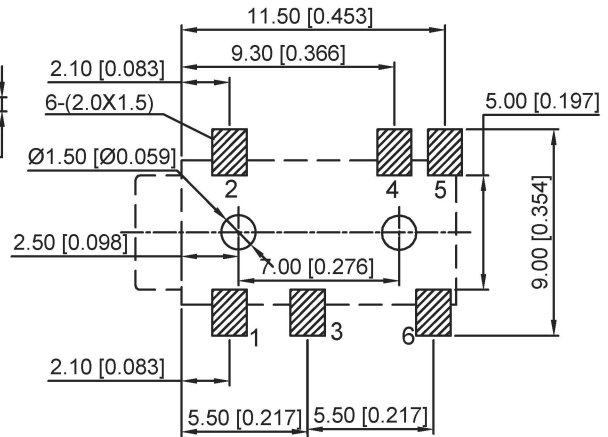

Ø3.50mm 4 POLE PLUG

P.C.B LAYOUT
TOP VIEW

	MATERIAL	PLATING
terminal 1	Phosphor Bronze	Gold
terminal 2	Phosphor Bronze	Gold
terminal 3	Phosphor Bronze	Gold
terminal 4	Phosphor Bronze	Gold
terminal 5	Phosphor Bronze	Gold
terminal 6	Phosphor Bronze	Gold
plastic	High Temp. Thermoplastic	

广东星坤科技股份有限公司

生	日期
效	日期

文件工程章

MARK	DESCRIPTION	DATE	REVISED	APPROVED	UNSPECIFIED TOLERANCES
					ANGLAR ±5°
					L ≤ 4 ±0.2
					4 < L ≤ 16 ±0.3
					16 < L ≤ 63 ±0.4
					L > 63 ±0.5

DSND		DATE		SCALE: N/A	MODEL TYPE: 3.5 PHONE JACK
DWN		DATE		VIEW:	PART NO.:
CHKD		DATE		UNIT: mm/in	DWG NO.: PJ-3420-X-SMT
APPD		DATE		SIZE: A4	WEIGHT 1.0g
				XKB INDUSTRIAL PRECISION CO., LIMITED	SHEET 1/1
					REVISION A0