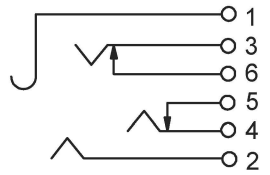

Ø3.50mm 4 POLE PLUG

P.C.B LAYOUT
TOP VIEW

	MATERIAL	PLATING
terminal 1	Phosphor Bronze	Gold
terminal 2	Phosphor Bronze	Gold
terminal 3	Phosphor Bronze	Gold
terminal 4	Phosphor Bronze	Gold
terminal 5	Phosphor Bronze	Gold
terminal 6	Phosphor Bronze	Gold
plastic	High Temp. Thermoplastic	

广东星坤科技股份有限公司

生	日期
效	日期

文件工程章

MARK	DESCRIPTION	DATE	REVISED	APPROVED	UNSPECIFIED TOLERANCES
					ANGLAR ±5°
					L ≤ 4 ±0.2
					4 < L ≤ 16 ±0.3
					16 < L ≤ 63 ±0.4
					L > 63 ±0.5

DSND		DATE		SCALE: N/A	MODEL TYPE: 3.5 PHONE JACK
DWN		DATE		VIEW:	PART NO.:
CHKD		DATE		UNIT: mm/in	DWG NO.: PJ-3420-X-SMT
APPD		DATE		SIZE: A4	WEIGHT 1.0g
				XKB INDUSTRIAL PRECISION CO., LIMITED	SHEET 1/1
					REVISION A0