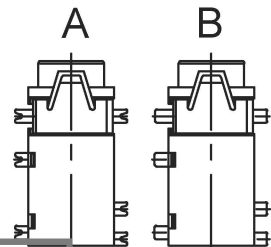

Ø3.50mm 4 POLE PLUG

P.C.B LAYOUT
TOP VIEW

	MATERIAL	PLATING
terminal 1	Phosphor Bronze	Gold
terminal 2	Phosphor Bronze	Gold
terminal 3	Phosphor Bronze	Gold
terminal 4	Phosphor Bronze	Gold
terminal 5	Phosphor Bronze	Gold
terminal 6	Phosphor Bronze	Gold
plastic	High Temp. Thermoplastic	

广东星坤科技股份有限公司

生	日期
效	日期

文件工程章

MARK	DESCRIPTION	DATE	REVISED	APPROVED	UNSPECIFIED TOLERANCES
					ANGLAR ±5°
					L ≤ 4 ±0.2
					4 < L ≤ 16 ±0.3
					16 < L ≤ 63 ±0.4
					L > 63 ±0.5

DSND		DATE		SCALE: N/A	MODEL TYPE: 3.5 PHONE JACK
DWN		DATE		VIEW:	PART NO.:
CHKD		DATE		UNIT: mm/in	DWG NO.: PJ-3420-X-SMT
APPD		DATE		SIZE: A4	WEIGHT 1.0g
				XKB INDUSTRIAL PRECISION CO., LIMITED	SHEET 1/1
					REVISION A0