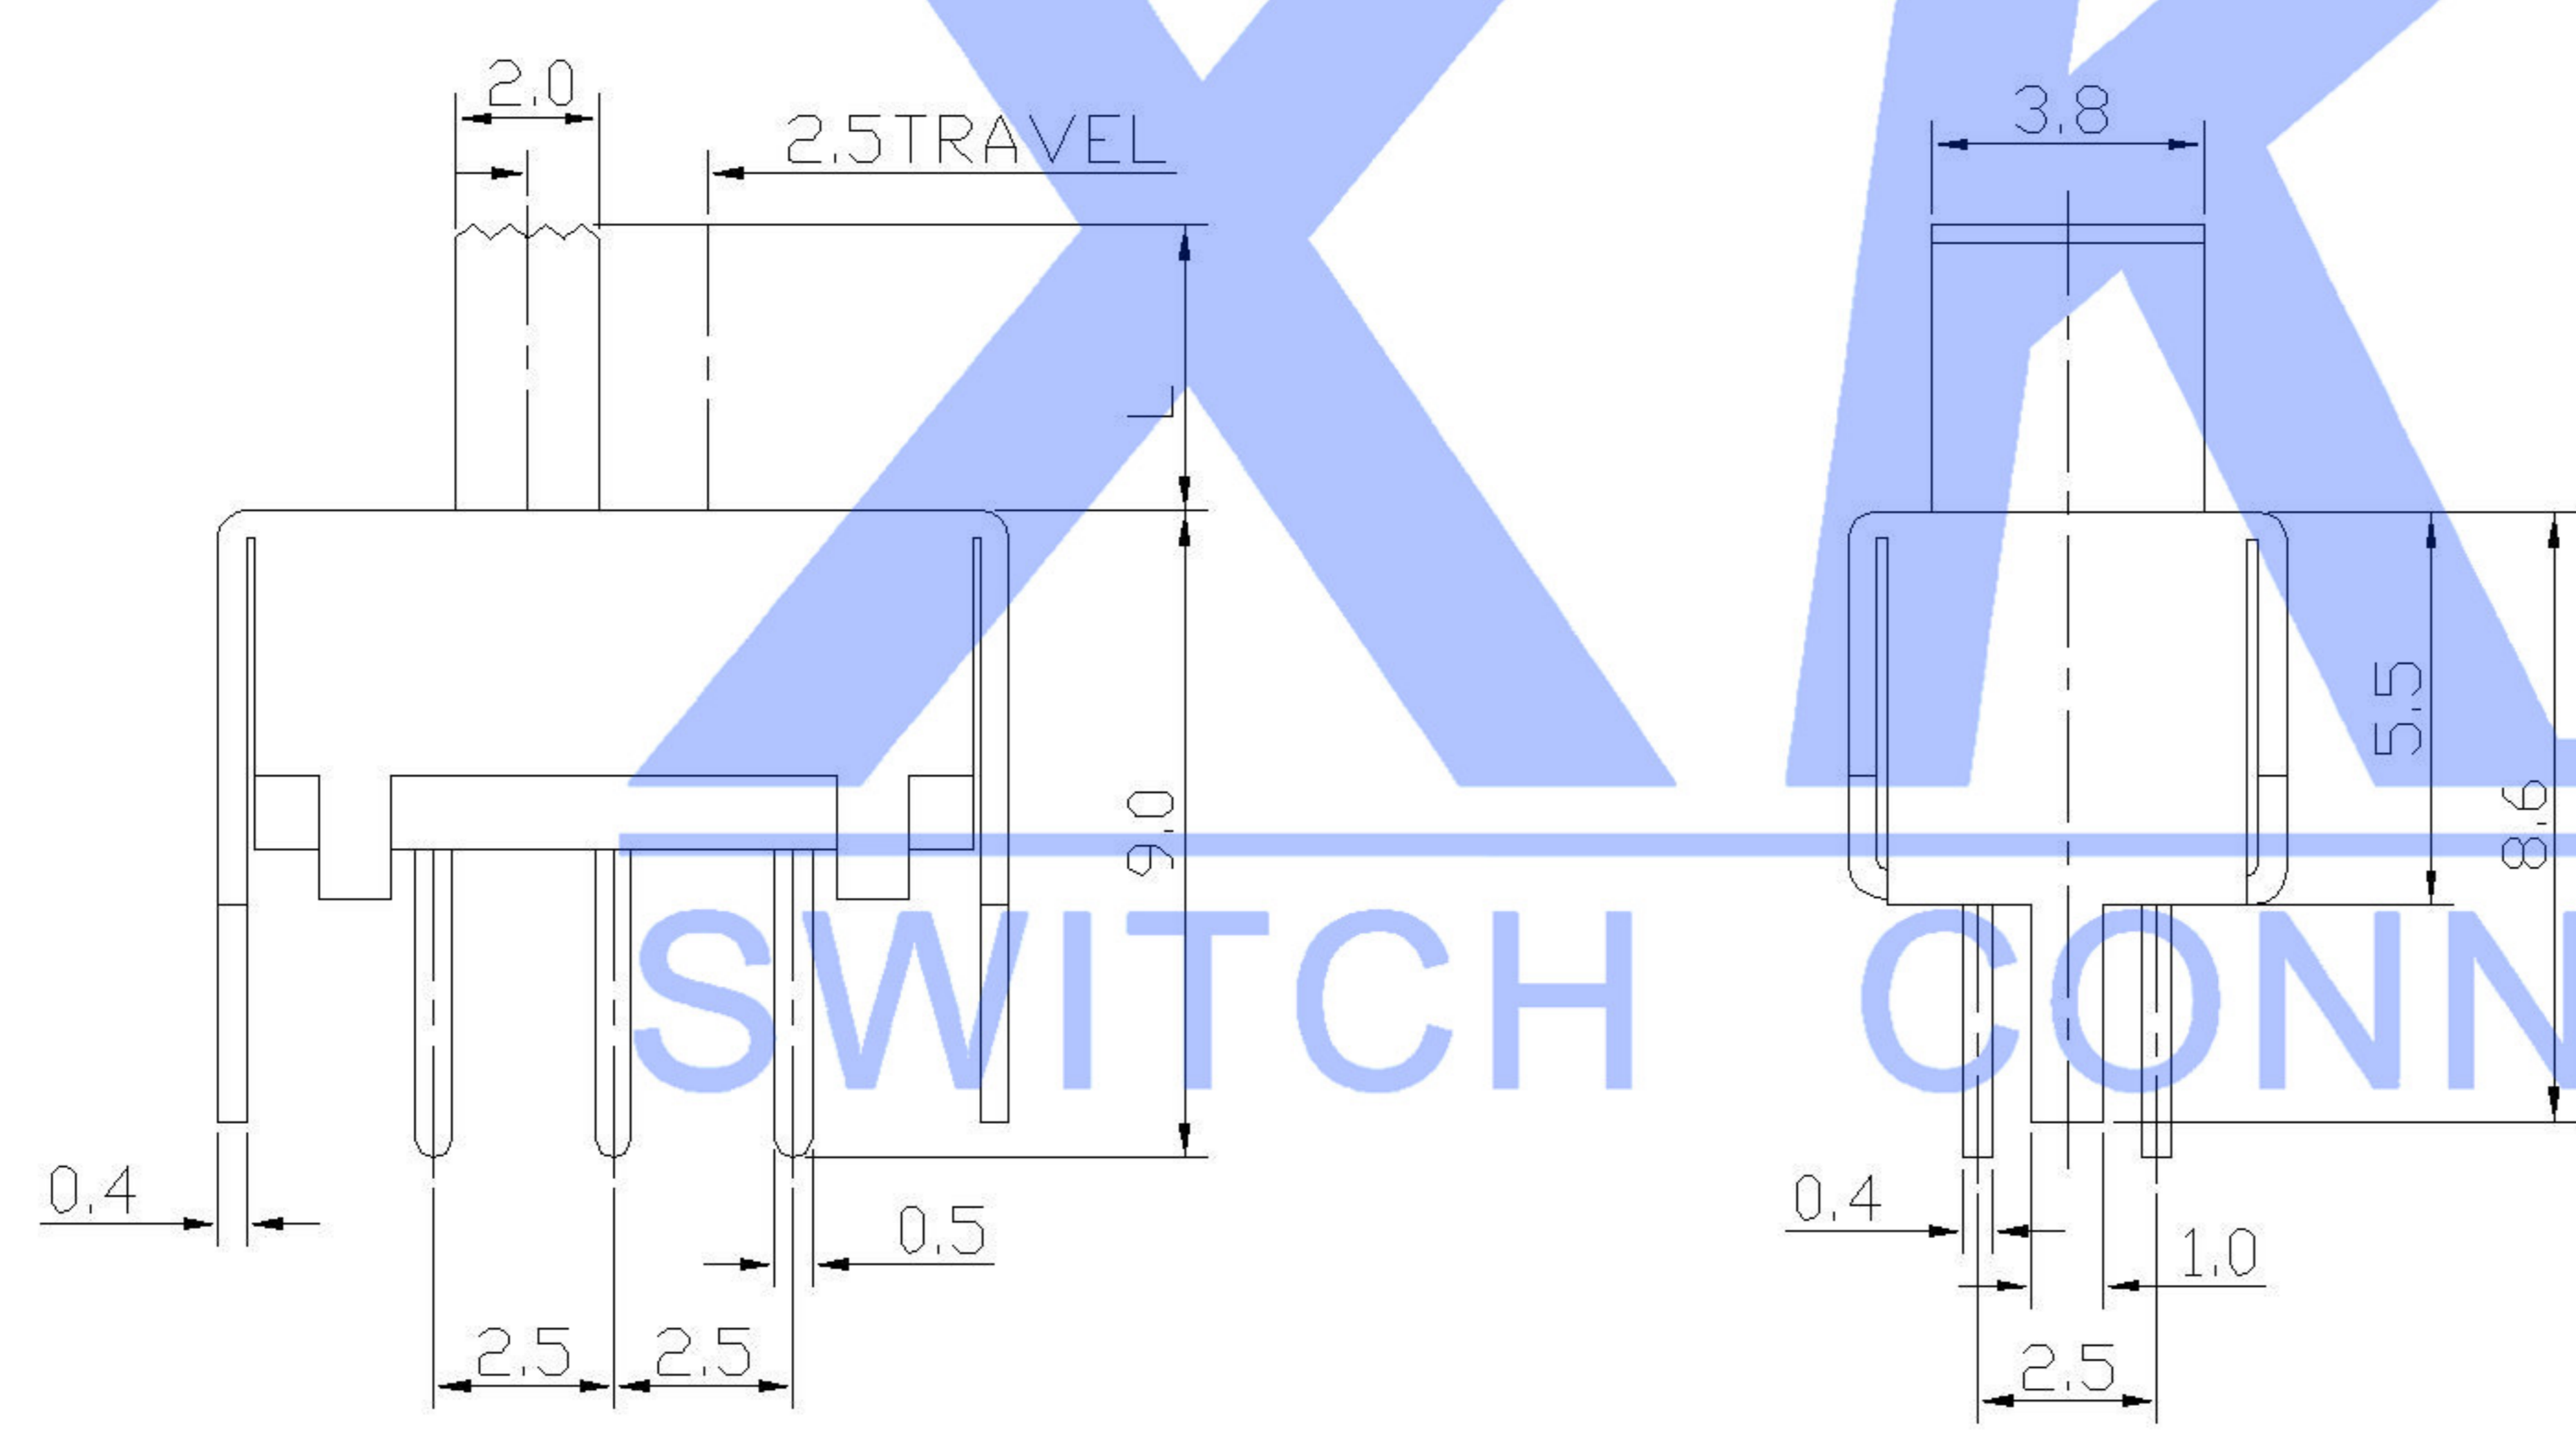

MODEL CODE

SS-22E01-X

| |
|--------|
| L (mm) |
| 2 ~ 10 |

SCHMATIC

| | |
|------------------------|-------------|
| RATING | 0.3A 50V DC |
| CIRCUIT | 1P2T |
| CONTACT RESISTANCE | 100mΩ MAX. |
| TRAVEL | 2.5 mm |
| OPERATING FORCE | 250±100gf |
| OPERATING LIFE(cycles) | 10,000 |

| | | | | | |
|---------------------------------------|--|------|--|------------|-----------------------------|
| DSND | | DATE | | SCALE: N/A | MODEL TYPE: SLIDE SWITCH |
| DWN | | DATE | | VIEW: | PART NO.: SS-22E01 |
| CHKD | | DATE | | UNIT: mm | DWG NO.: SS-22E01-X |
| APPD | | DATE | | SIZE: A4 | WEIGHT 1.0g |
| UNSPECIFIED TOLERANCES | | | | | SHEET 1/1 |
| XKB INDUSTRIAL PRECISION CO., LIMITED | | | | | REVISION A0 |