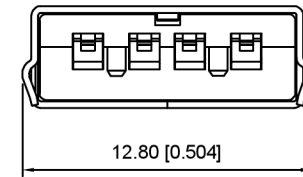

RECOMMENDED PCB LAYOUT

Housing Material: PBT UL94V-0, Temperature resistance shall not exceed 230 °C, black/White.
 Contact Terminal: Brass
 Metallic Shell: Brass

- U217-04XN-4XV81
- 1: Au 1U"
 - 6: Au 30U"
 - T: TIN
 - N: NICKEL
 - W: WHITE
 - B: BLACK
 - 1: LCP
 - 2: PA6T
 - 3: PA9T
 - 4: PBT

| | | |
|------|-------------|----------------------|
| DSND | SCALE: N/A | MODEL TYPE: MINI USB |
| DWN | VIEW: | PART NO.: |
| CHKD | UNIT: mm/in | DWG NO.: |
| APPD | SIZE: A4 | U217-04XN-4XV81 |
| | WEIGHT | SHEET |
| | | REVISIO |
| | 1/1 | A0 |