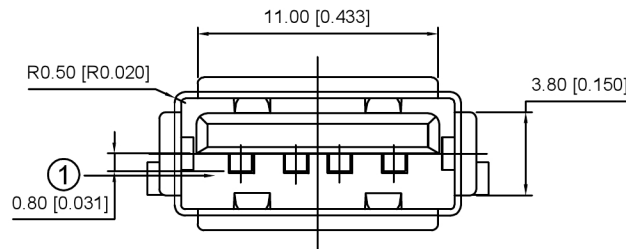

P.C.B LAYOUT
BOTTOM VIEW

- U221-04XN-1XZ19-SB
- B:Brass
 - S:Scrolls F:Flat
 - 1:AU 1U"
 - 5:AU 15U"
 - 6:AU 30U"
 - B:Black
 - W:White
 - 1:PBT
 - 2:PA6T
 - 3:PA9T
 - 4:LCP

SPECIFICATIONS:

Contact current Rating:1Amperes.
 DIELECTRIC Withstanding Voltage:AC 500V.
 Insulation resistance:1000MΩ Minimum.
 Contact Resistance:30mΩ Maximum.
 operating Temperature:-55℃ to +85℃.

MECHANICAL CHARACTERISTICS:

Mating Force:3.5Kg.Maximum.
 Unmating Force:1kg.MInimum.
 durability:1500 cycles.

Major DIM:△

3	SHELL	C2680	T=0.30	Cu 50U"@Ni 50U"	1
2	TERMINAL	C5191	T=0.25	Sn 100U"+ Au 1u"-30U"	4
1	HOUSING	PBT	—	WHITE/BLACK UL94-V0	1
NO.	PART NAME	MATERIAL	THICK	FINISH	QTY

广东星坤科技股份有限公司
 文件工程章

NO.	DESCRIPTION	DATE	REVISED	APPROVED	UNSPECIFIED TOLERANCES
					ANGULAR ±5°
					L ≤ 4 ±0.2
					4 < L ≤ 16 ±0.3
					16 < L ≤ 63 ±0.4
					L > 63 ±0.5

DSND	SCALE: N/A	MODEL TYPE: USB 2.0
DWN	VIEW:	PART NO.:
CHKD	UNIT: mm/in	DWG NO.: U221-04XN-1XZ19-SB
APPD	SIZE: A4	WEIGHT
		SHEET 1/1
		REVISION A0