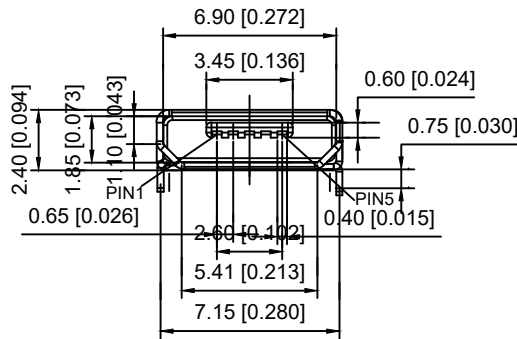

Flat (F)

Scrolls (S)

RECOMMENDED P.C.B. LAYOUT
TOP VIEW (TOLERANCE: ±0.05)

Material

Housing Material: LCP, UL94V-0, black

Contact Terminal: Copper Alloy

Metallic Shell: Sus

Electrical

Voltage Rating: 30 V AC

Current Rating: Signal (Pins 2,3,4): 1.0A, Power (Pins 1,5): 1.8A

Contact Resistance: 30mΩ Max

Insulation resistance: 1000MΩ Min

Dielectric withstanding voltage: 250V AC/Minute

Mechanical

Durability: 10,000 cycles

Mating Force: 35N (3.57Kgf) Max

Unmating Force: 8N (0.82Kgf) Min.

U254-05XX-4BH81-XXS
1:AU 1U"
6:AU 30U"
T:TIN
N:NICKEL
S:Sus
1:With 2:Without
S:Scrolls F:Flat

					ANGLAR	±5°	DSND		DATE	SCALE: N/A	MODEL TYPE:		
					L ≤ 4	±0.2	DWN		DATE	VIEW:	MICRO USB		
Δx					4 < L ≤ 16	±0.3	CHKD		DATE	UNIT: mm/in	PART NO.:		
Δx					16 < L ≤ 63	±0.4	APPD		DATE	SIZE: A4	DWG NO.:		
MARK	DESCRIPTION	DATE	REVISED	APPROVED	L > 63	±0.5					U254-05XX-4BH81-XXS		
					UNSPECIFIED TOLERANCES		XKB INDUSTRIAL PRECISION CO., LIMITED				WEIGHT	SHEET	REVISION
											1.0g	1/1	A0