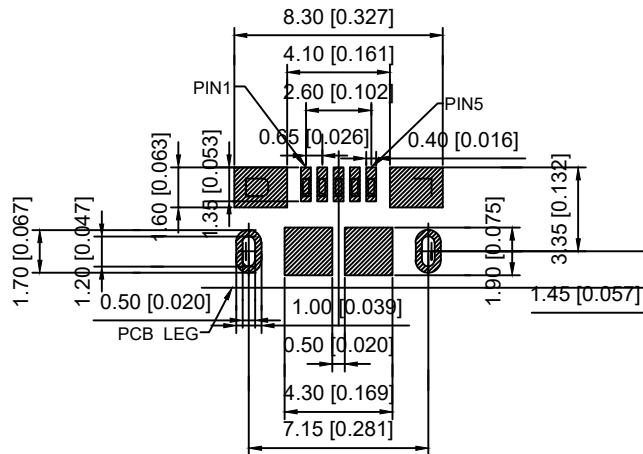

Flat (F)

Scrolls (S)

RECOMMENDED P.C.B. LAYOUT
TOP VIEW (TOLERANCE: ±0.05)

Material

Housing Material: LCP, UL94V-0, black

Contact Terminal: Copper Alloy

Metallic Shell: Sus

Electrical

Voltage Rating: 30 V AC

Current Rating: Signal (Pins 2,3,4): 1.0A, Power (Pins 1,5): 1.8A

Contact Resistance: 30mΩ Max

Insulation resistance: 1000MΩ Min

Dielectric withstanding voltage: 250V AC/Minute

Mechanical

Durability: 10,000 cycles

Mating Force: 35N (3.57Kgf) Max

Unmating Force: 8N (0.82Kgf) Min.

U254-05XX-4BH81-XXS
1:AU 1U"
6:AU 30U"
T:TIN
N:NICKEL
S:Sus
1:With 2:Without
S:Scrolls F:Flat

					ANGLAR	±5°	DSND		DATE	SCALE: N/A	MODEL TYPE:		
					L ≤ 4	±0.2	DWN		DATE	VIEW:	MICRO USB		
Δx					4 < L ≤ 16	±0.3	CHKD		DATE	UNIT: mm/in	PART NO.:		
Δx					16 < L ≤ 63	±0.4	APPD		DATE	SIZE: A4	DWG NO.:		
MARK	DESCRIPTION	DATE	REVISED	APPROVED	L > 63	±0.5					U254-05XX-4BH81-XXS		
					UNSPECIFIED TOLERANCES		XKB INDUSTRIAL PRECISION CO., LIMITED				WEIGHT	SHEET	REVISION
											1.0g	1/1	A0