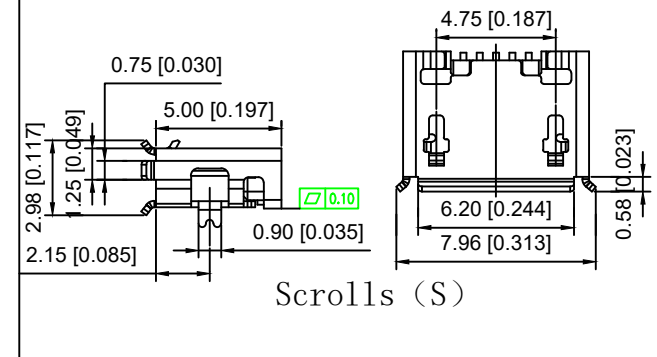

Flat (F)

Scrolls (S)

RECOMMENDED P.C.B. LAYOUT
TOP VIEW (TOLERANCE: ±0.05)

Material

Housing Material: LCP, UL94V-0, black

Contact Terminal: Copper Alloy

Metallic Shell: Sus

Electrical

Durability: 10,000 cycles

Mating Force: 35N (3.57Kgf) Max

Unmating Force: 8N (0.82Kgf) Min.

U254-05XX-4BH81-XXS
1:AU 1U"
6:AU 30U"
T:TIN
N:NICKEL
S:Sus
1:With 2:Without
S:Scrolls F:Flat

					ANGLAR	±5°	DSND		DATE	SCALE: N/A	MODEL TYPE:		
					L ≤ 4	±0.2	DWN		DATE	VIEW:	MICRO USB		
Δx					4 < L ≤ 16	±0.3	CHKD		DATE	UNIT: mm/in	PART NO.:		
Δx					16 < L ≤ 63	±0.4	APPD		DATE	SIZE: A4	DWG NO.:		
MARK	DESCRIPTION	DATE	REVISED	APPROVED	L > 63	±0.5					U254-05XX-4BH81-XXS		
					UNSPECIFIED TOLERANCES		XKB INDUSTRIAL PRECISION CO., LIMITED				WEIGHT	SHEET	REVISION
											1.0g	1/1	A0