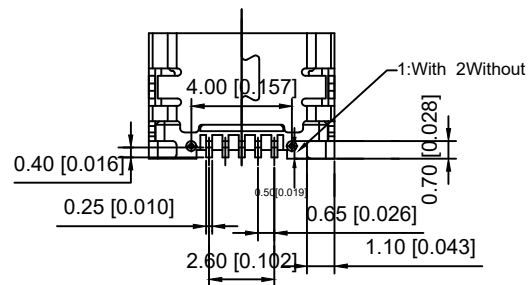

Flat (F)

Scrolls (S)

RECOMMENDED P.C.B. LAYOUT
TOP VIEW (TOLERANCE: ±0.05)

Material

Housing Material: LCP, UL94V-0, black

Contact Terminal: Copper Alloy

Metallic Shell: Sus

Electrical

Voltage Rating: 30 V AC

Current Rating: Signal (Pins 2,3,4): 1.0A, Power (Pins 1,5): 1.8A

Contact Resistance: 30mΩ Max

Insulation resistance: 1000MΩ Min

Dielectric withstanding voltage: 250V AC/Minute

Mechanical

Durability: 10,000 cycles

Mating Force: 35N (3.57Kgf) Max

Unmating Force: 8N (0.82Kgf) Min.

U254-05XX-4BH81-XXS
1:AU 1U"
6:AU 30U"
T:TIN
N:NICKEL
S:Sus
1:With 2:Without
S:Scrolls F:Flat

					ANGLAR	±5°	DSND		DATE	SCALE: N/A	MODEL TYPE:		
					L ≤ 4	±0.2	DWN		DATE	VIEW:	MICRO USB		
Δx					4 < L ≤ 16	±0.3	CHKD		DATE	UNIT: mm/in	PART NO.:		
Δx					16 < L ≤ 63	±0.4	APPD		DATE	SIZE: A4	DWG NO.:		
MARK	DESCRIPTION	DATE	REVISED	APPROVED	L > 63	±0.5					U254-05XX-4BH81-XXS		
					UNSPECIFIED TOLERANCES		XKB INDUSTRIAL PRECISION CO., LIMITED				WEIGHT	SHEET	REVISION
											1.0g	1/1	A0