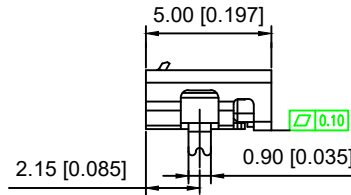

Flat (F)

Scrolls (S)

RECOMMENDED P.C.B. LAYOUT
TOP VIEW (TOLERANCE: ±0.05)

Material

Housing Material: LCP, UL94V-0, black

Contact Terminal: Copper Alloy

Metallic Shell: Sus

Electrical

Durability: 10,000 cycles

Mating Force: 35N (3.57Kgf) Max

Unmating Force: 8N (0.82Kgf) Min.

U254-05XX-4BH81-XXS
1:AU 1U"
6:AU 30U"
T:TIN
N:NICKEL
S:Sus
1:With 2:Without
S:Scrolls F:Flat

					ANGLAR	±5°	DSND		DATE	SCALE: N/A	MODEL TYPE:		
					L ≤ 4	±0.2	DWN		DATE	VIEW:	MICRO USB		
Δx					4 < L ≤ 16	±0.3	CHKD		DATE	UNIT: mm/in	PART NO.:		
Δx					16 < L ≤ 63	±0.4	APPD		DATE	SIZE: A4	DWG NO.:		
MARK	DESCRIPTION	DATE	REVISED	APPROVED	L > 63	±0.5					U254-05XX-4BH81-XXS		
					UNSPECIFIED TOLERANCES		XKB INDUSTRIAL PRECISION CO., LIMITED				WEIGHT	SHEET	REVISION
											1.0g	1/1	A0