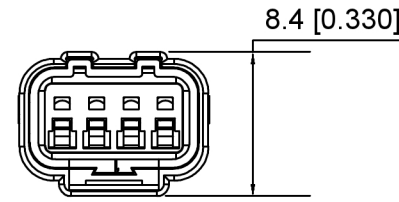

3P

2P

4P

Specifications:

规格:

Voltage rating: 100V AC/DC

额定电压: 100V AC/DC

Current rating: 3A AC/DC

接触电阻: 20mΩ Max

X2050 H F - XX - PT  
① ② ③ ④ ⑤

1. Series No
2. Category: H-HSG
3. Category: F-Female
4. Row No. PIN No: XX-02Pin-08Pin
5. Material: PT-PBT 94V-0

Poles	Dimensions(mm)	
	A	B
02	2.00	7.00
03	4.00	9.00
04	6.00	11.00
06	4.00	9.80
08	6.00	11.00