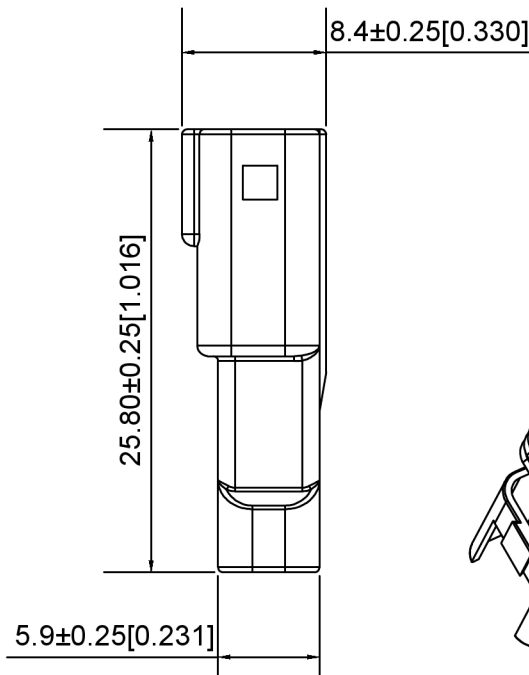

3P

2P

4P

Specifications:

规格:

Voltage rating: 100V AC/DC

额定电压: 100V AC/DC

Current rating: 3A AC/DC

接触电阻: 20mΩ Max

X2050 H F - XX - PT  
① ② ③ ④ ⑤

1. Series No
2. Category: H-HSG
3. Category: F-Female
4. Row No. PIN No: XX-02Pin-08Pin
5. Material: PT-PBT 94V-0

Poles	Dimensions(mm)	
	A	B
02	2.00	7.00
03	4.00	9.00
04	6.00	11.00
06	4.00	9.80
08	6.00	11.00

X2050HF-XX-PT	PBT	X2050HM	X2050TM
PART NO	Material	Suitable XKB Housing	Suitable XKB Terminal
DSND	SCALE: N/A	MODEL TYPE: 2.0mm Crimp Style Connector	
DWN	VIEW:	PART NO.: X2050HF-XX-PT	
CHKD	UNIT: mm/in	DWG NO.: X-X2050HF-XX-PT	
APPD	SIZE: A4	WEIGHT	SHEET
			REVISION
		1/1	A0