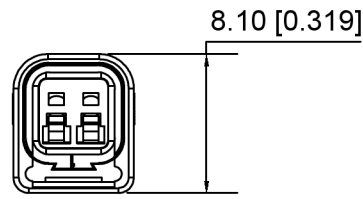

3P

2P

4P

Specifications:

规格:

Voltage rating: 100V AC/DC

额定电压: 100V AC/DC

Current rating: 3A AC/DC

接触电阻: 20mΩ Max

X2050 H F - XX - PT  
① ② ③ ④ ⑤

1. Series No
2. Category: H-HSG
3. Category: F-Female
4. Row No. PIN No: XX-02Pin-08Pin
5. Material: PT-PBT 94V-0

Poles	Dimensions(mm)	
	A	B
02	2.00	7.00
03	4.00	9.00
04	6.00	11.00
06	4.00	9.80
08	6.00	11.00