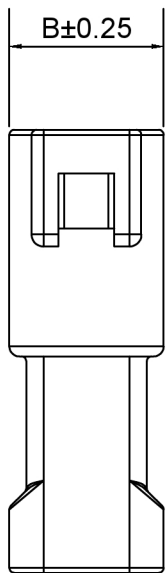

3P

2P

4P

Specifications:

规格:

Voltage rating: 100V AC/DC

额定电压: 100V AC/DC

Current rating: 3A AC/DC

接触电阻: 20mΩ Max

X2050 H F - XX - PT  
① ② ③ ④ ⑤

1. Series No
2. Category: H-HSG
3. Category: F-Female
4. Row No. PIN No: XX-02Pin-08Pin
5. Material: PT-PBT 94V-0

Poles	Dimensions(mm)	
	A	B
02	2.00	7.00
03	4.00	9.00
04	6.00	11.00
06	4.00	9.80
08	6.00	11.00

X2050HF-XX-PT	PBT	X2050HM	X2050TM
PART NO	Material	Suitable XKB Housing	Suitable XKB Terminal
DSND	SCALE: N/A	MODEL TYPE: 2.0mm Crimp Style Connector	
DWN	VIEW:	PART NO.: X2050HF-XX-PT	
CHKD	UNIT: mm/in	DWG NO.: X-X2050HF-XX-PT	
APPD	SIZE: A4	WEIGHT	SHEET
			REVISION
		1/1	A0