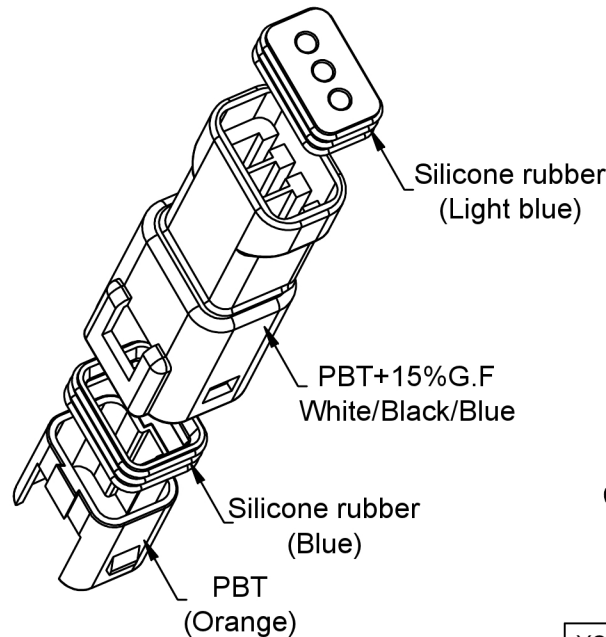

3P

2P

4P

Specifications:

规格:

Voltage rating: 100V AC/DC

额定电压: 100V AC/DC

Current rating: 3A AC/DC

接触电阻: 20mΩ Max

X2050 H F - XX - PT  
① ② ③ ④ ⑤

1. Series No
2. Category: H-HSG
3. Category: F-Female
4. Row No. PIN No: XX-02Pin-08Pin
5. Material: PT-PBT 94V-0

Poles	Dimensions(mm)	
	A	B
02	2.00	7.00
03	4.00	9.00
04	6.00	11.00
06	4.00	9.80
08	6.00	11.00

X2050HF-XX-PT	PBT	X2050HM	X2050TM
PART NO	Material	Suitable XKB Housing	Suitable XKB Terminal
DSND	SCALE: N/A	MODEL TYPE: 2.0mm Crimp Style Connector	
DWN	VIEW:	PART NO.: X2050HF-XX-PT	
CHKD	UNIT: mm/in	DWG NO.: X-X2050HF-XX-PT	
APPD	SIZE: A4	WEIGHT	SHEET
			REVISION
		1/1	A0