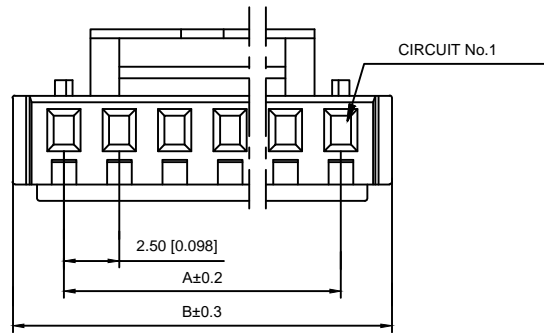

2-3PIN

6PIN以上

■ Specifications:

- Voltage rating:250V AC/DC
- Current rating:3A AC/DC
- Withstanding voltage:1000V AC/minute
- Temperature range:-25℃~+85℃
- Insulation resistance:≥1000MΩ
- Contact resistance:≤20mΩ
- After environmental testing:≤20mΩ

X2509 H M - XX -N0

① ②③ ④ ⑤

- ① XKB Series No.
- ② Category:H-HSG
- ③ M-Male
- ④ Row No.-pin No.:XX-02P~15P
- ⑤ Material:N0-PA66 94V-0

Poles	Dimensions(mm)				Poles	Dimensions(mm)			
	A	B	C	D		A	B	C	D
02	2.50	7.00	5.60	3.00	11	25.00	29.50	28.10	15.00
03	5.00	9.50	8.10	3.00	12	27.50	32.00	30.60	16.00
04	7.50	12.00	10.60	5.00	13	30.00	34.50	33.10	17.00
05	10.00	14.50	13.10	6.00	14	32.50	37.00	35.60	18.00
06	12.50	17.00	15.60	10.00	15	35.00	39.50	37.10	19.00
07	15.00	19.50	18.10	11.00					
08	17.50	22.00	20.60	12.00					
09	20.00	24.50	23.10	13.00					
10	22.50	27.00	25.60	14.00					

4-5PIN

X2509HM-XX-N0	PA66 UL 94V-0	X2509TF	X2509W
PART NO	Material	Suitable XKB Terminal	Suitable XKB Terminal

DSND	DATE	SCALE: N/A	MODEL TYPE: X2509HM-XX-N0
DWN	DATE	VIEW:	PART NO.:
CHKD	DATE	UNIT: mm/in	DWG NO.:
APPD	DATE	SIZE: A4	
XKB INDUSTRIAL PRECISION CO.,LIMITED			WEIGHT 1.0g
			SHEET 1/1
			REVISION A0