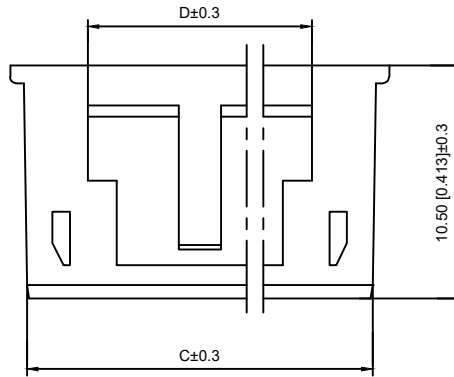

2-3PIN

6PIN以上

■ Specifications:

- Voltage rating:250V AC/DC
- Current rating:3A AC/DC
- Withstanding voltage:1000V AC/minute
- Temperature range:-25℃~+85℃
- Insulation resistance:≥1000MΩ
- Contact resistance:≤20mΩ
- After environmental testing:≤20mΩ

X2509 H M - XX -N0

① ②③ ④ ⑤

- ① XKB Series No.
- ② Category:H-HSG
- ③ M-Male
- ④ Row No.-pin No.:XX-02P~15P
- ⑤ Material:N0-PA66 94V-0

Poles	Dimensions(mm)				Poles	Dimensions(mm)			
	A	B	C	D		A	B	C	D
02	2.50	7.00	5.60	3.00	11	25.00	29.50	28.10	15.00
03	5.00	9.50	8.10	3.00	12	27.50	32.00	30.60	16.00
04	7.50	12.00	10.60	5.00	13	30.00	34.50	33.10	17.00
05	10.00	14.50	13.10	6.00	14	32.50	37.00	35.60	18.00
06	12.50	17.00	15.60	10.00	15	35.00	39.50	37.10	19.00
07	15.00	19.50	18.10	11.00					
08	17.50	22.00	20.60	12.00					
09	20.00	24.50	23.10	13.00					
10	22.50	27.00	25.60	14.00					

4-5PIN

X2509HM-XX-N0	PA66 UL 94V-0	X2509TF	X2509W
PART NO	Material	Suitable XKB Terminal	Suitable XKB Terminal

DSND	DATE	SCALE: N/A	MODEL TYPE: X2509HM-XX-N0
DWN	DATE	VIEW:	PART NO.:
CHKD	DATE	UNIT: mm/in	DWG NO.:
APPD	DATE	SIZE: A4	
XKB INDUSTRIAL PRECISION CO.,LIMITED			WEIGHT 1.0g
			SHEET 1/1
			REVISION A0