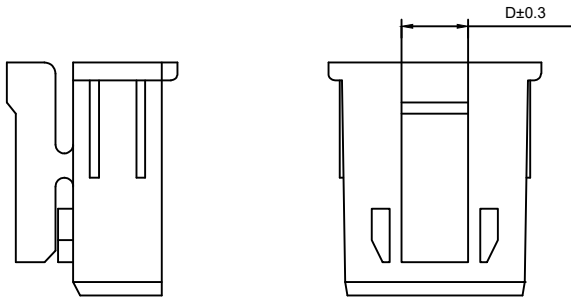

2-3PIN

6PIN以上

■ Specifications:

- Voltage rating:250V AC/DC
- Current rating:3A AC/DC
- Withstanding voltage:1000V AC/minute
- Temperature range:-25℃~+85℃
- Insulation resistance:≥1000MΩ
- Contact resistance:≤20mΩ
- After environmental testing:≤20mΩ

X2509 H M - XX -N0

① ②③ ④ ⑤

- ① XKB Series No.
- ② Category:H-HSG
- ③ M-Male
- ④ Row No.-pin No.:XX-02P~15P
- ⑤ Material:N0-PA66 94V-0

Poles	Dimensions(mm)				Poles	Dimensions(mm)			
	A	B	C	D		A	B	C	D
02	2.50	7.00	5.60	3.00	11	25.00	29.50	28.10	15.00
03	5.00	9.50	8.10	3.00	12	27.50	32.00	30.60	16.00
04	7.50	12.00	10.60	5.00	13	30.00	34.50	33.10	17.00
05	10.00	14.50	13.10	6.00	14	32.50	37.00	35.60	18.00
06	12.50	17.00	15.60	10.00	15	35.00	39.50	37.10	19.00
07	15.00	19.50	18.10	11.00					
08	17.50	22.00	20.60	12.00					
09	20.00	24.50	23.10	13.00					
10	22.50	27.00	25.60	14.00					

4-5PIN

X2509HM-XX-N0	PA66 UL 94V-0	X2509TF	X2509W
PART NO	Material	Suitable XKB Terminal	Suitable XKB Terminal

DSND	DATE	SCALE: N/A	MODEL TYPE: X2509HM-XX-N0
DWN	DATE	VIEW:	PART NO.:
CHKD	DATE	UNIT: mm/in	DWG NO.:
APPD	DATE	SIZE: A4	
XKB INDUSTRIAL PRECISION CO.,LIMITED			WEIGHT 1.0g
			SHEET 1/1
			REVISION A0