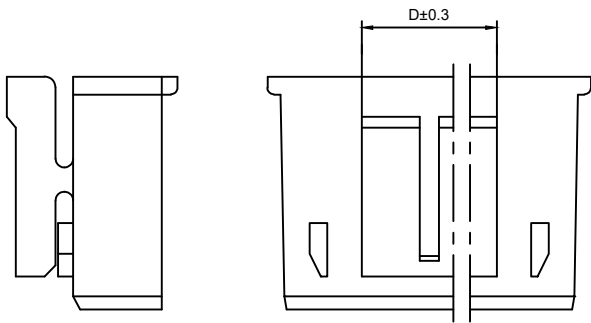

2-3PIN

6PIN以上

■ Specifications:

- Voltage rating:250V AC/DC
- Current rating:3A AC/DC
- Withstanding voltage:1000V AC/minute
- Temperature range:-25℃~+85℃
- Insulation resistance:≥1000MΩ
- Contact resistance:≤20mΩ
- After environmental testing:≤20mΩ

X2509 H M - XX -N0

① ②③ ④ ⑤

- ① XKB Series No.
- ② Category:H-HSG
- ③ M-Male
- ④ Row No.-pin No.:XX-02P~15P
- ⑤ Material:N0-PA66 94V-0

Poles	Dimensions(mm)				Poles	Dimensions(mm)			
	A	B	C	D		A	B	C	D
02	2.50	7.00	5.60	3.00	11	25.00	29.50	28.10	15.00
03	5.00	9.50	8.10	3.00	12	27.50	32.00	30.60	16.00
04	7.50	12.00	10.60	5.00	13	30.00	34.50	33.10	17.00
05	10.00	14.50	13.10	6.00	14	32.50	37.00	35.60	18.00
06	12.50	17.00	15.60	10.00	15	35.00	39.50	37.10	19.00
07	15.00	19.50	18.10	11.00					
08	17.50	22.00	20.60	12.00					
09	20.00	24.50	23.10	13.00					
10	22.50	27.00	25.60	14.00					

4-5PIN

X2509HM-XX-N0	PA66 UL 94V-0	X2509TF	X2509W
PART NO	Material	Suitable XKB Terminal	Suitable XKB Terminal

DSND	DATE	SCALE: N/A	MODEL TYPE: X2509HM-XX-N0
DWN	DATE	VIEW:	PART NO.:
CHKD	DATE	UNIT: mm/in	DWG NO.:
APPD	DATE	SIZE: A4	
XKB INDUSTRIAL PRECISION CO.,LIMITED			WEIGHT 1.0g
			SHEET 1/1
			REVISION A0