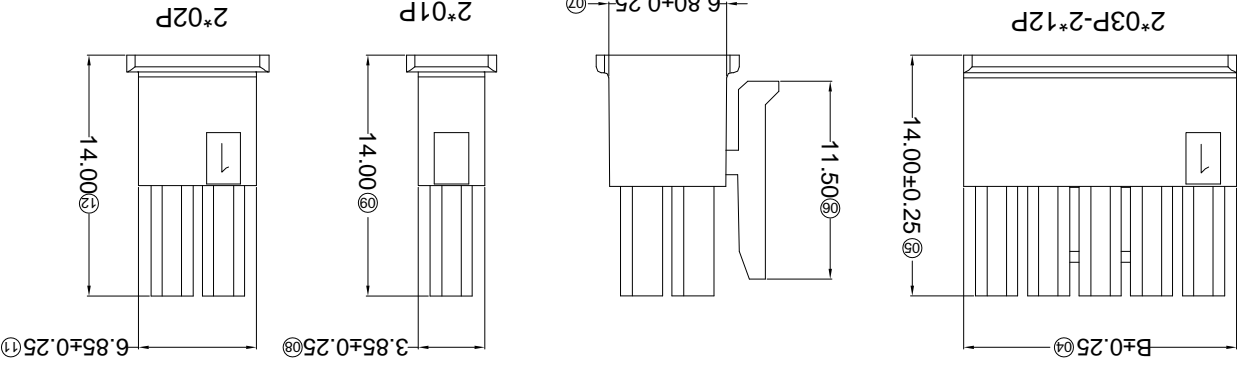

DATE	DATE	DATE	DATE	DATE	DATE

REVISION	SHEET	WEIGHT
A0	1/1	1.0g

PART NO	Material	Suitable SWB Terminal	Mates With XKB Water
X3025HM-2*XX-N2	Nylon 66 94V-2	X3025TF	X3025W

Poles	Dimensions(mm)		Poles	Dimensions(mm)	
	A	B		A	B
2*01	2*07	18.00	2*01	18.00	21.85
2*02	3.00	24.00	2*02	21.00	24.85
2*03	6.00	27.85	2*03	24.00	27.85
2*04	9.00	30.85	2*04	27.00	30.85
2*05	12.00	33.85	2*05	30.00	33.85
2*06	15.00	36.85	2*06	33.00	36.85

X3025 H M-2*XX XX-N2 XX

- ① Series No.
- ② Category: H-HSG
- ③ Welding Board Angle: M-Male HSG
- ④ Row No.-Pin No.: 2*XX-2*01P~2*12P
- ⑤ Plug the Pin & special No.:
- ⑥ Material: N2-PA66 94V-2;
- ⑦ Color: Blank-Natural Color