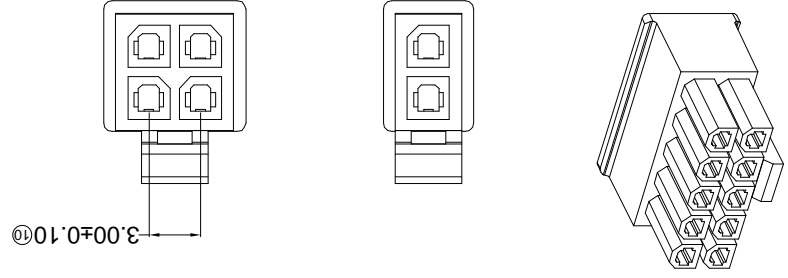

DATE	DATE	DATE	DATE	DATE	DATE

REVISION	SHEET	WEIGHT
A0	1/1	1.0g

PART NO	Material	Suitable SWB Terminal	Mates With XKB Water
X3025HM-2*XX-N2	Nylon 66 94V-2	X3025TF	X3025W

Poles	Dimensions(mm)		Poles	Dimensions(mm)	
	A	B		A	B
2*01	2*07	18.00	2*01	18.00	21.85
2*02	3.00	24.00	2*02	21.00	24.85
2*03	6.00	27.85	2*03	24.00	27.85
2*04	9.00	30.85	2*04	27.00	30.85
2*05	12.00	33.85	2*05	30.00	33.85
2*06	15.00	36.85	2*06	33.00	36.85

X3025 H M-2*XX XX-N2 XX

- ① Series No.
- ② Category: H-HSG
- ③ Welding Board Angle: M-Male HSG
- ④ Row No.-Pin No.: 2*XX-2*01P~2*12P
- ⑤ Plug the Pin & special No.:
- ⑥ Material: N2-PA66 94V-2;
- ⑦ Color: Blank-Natural Color