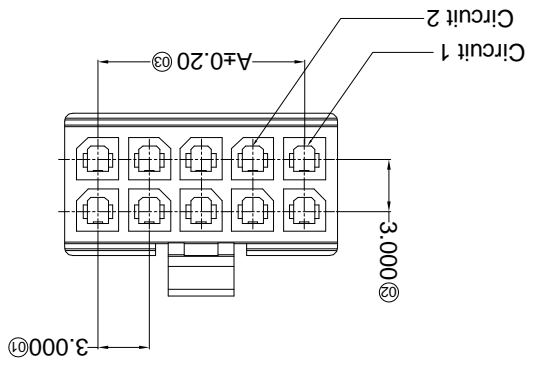

DATE	DATE	DATE	DATE	DATE	DATE

REVISION	SHEET	WEIGHT
A0	1/1	1.0g

PART NO	Material	Suitable SWB Terminal	Mates With XKB Water
X3025HM-2*XX-N2	Nylon 66 94V-2	X3025TF	X3025W

Poles	Dimensions(mm)		Poles	Dimensions(mm)	
	A	B		A	B
2*01	2*07	18.00	2*01	18.00	21.85
2*02	3.00	24.00	2*02	21.00	24.85
2*03	6.00	27.85	2*03	24.00	27.85
2*04	9.00	30.85	2*04	27.00	30.85
2*05	12.00	33.85	2*05	30.00	33.85
2*06	15.00	36.85	2*06	33.00	36.85

X3025 H M-2*XX XX-N2 XX

- ① Series No.
- ② Category: H-HSG
- ③ Welding Board Angle: M-Male HSG
- ④ Row No.-Pin No.: 2*XX-2*01P~2*12P
- ⑤ Plug the Pin & special No.:
- ⑥ Material: N2-PA66 94V-2;
- ⑦ Color: Blank-Natural Color