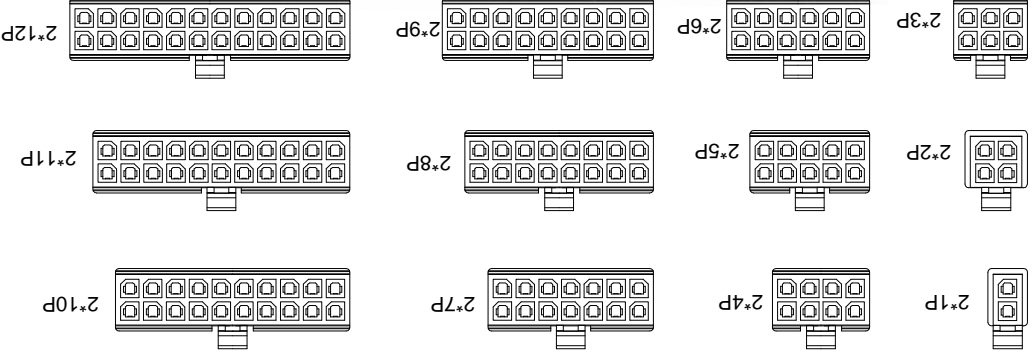

DATE	DATE	DATE	DATE	DATE	DATE

REVISION	SHEET	WEIGHT
A0	1/1	1.0g

PART NO	Material	Suitable SWB Terminal	Mates With XKB Water
X3025HM-2*XX-N2	Nylon 66 94V-2	X3025TF	X3025W

Poles	Dimensions(mm)		Poles	Dimensions(mm)	
	A	B		A	B
2*01	2*07	18.00	2*01	18.00	21.85
2*02	3.00	24.00	2*02	21.00	24.85
2*03	6.00	27.85	2*03	24.00	27.85
2*04	9.00	30.85	2*04	27.00	30.85
2*05	12.00	33.85	2*05	30.00	33.85
2*06	15.00	36.85	2*06	33.00	36.85

X3025 H M-2*XX XX-N2 XX

- ① Series No.
- ② Category: H-HSG
- ③ Welding Board Angle: M-Male HSG
- ④ Row No.-Pin No.: 2*XX-2*01P~2*12P
- ⑤ Plug the Pin & special No.:
- ⑥ Material: N2-PA66 94V-2;
- ⑦ Color: Blank-Natural Color