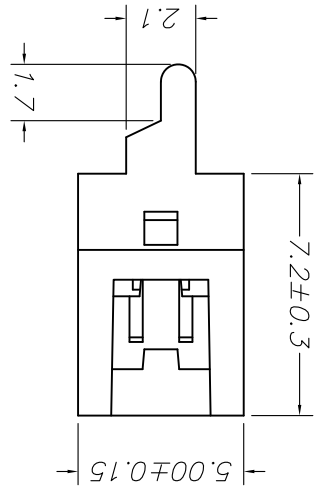

For and on behalf of
KKB INDUSTRIAL PRECISION CO., LIMITED
香港星坤工業精密有限公司

REVISIONS
Authorized Signature(s)

MARK	DESCRIPTION	DATE	REVISED	APPROVED	UNSPECIFIED TOLERANCES
△ X					L > 63 ±0.5
△ X					16 < L ≤ 63 ±0.4
△ X					4 < L ≤ 16 ±0.3
					L ≤ 4 ±0.2
					ANGULAR ±5°

DSND	DATE	SCALE: N/A	MODEL TYPE: X9127HI-XX-PTXXX
DWN	DATE <td>VIEW: </td> <td>PART NO.:</td>		
CHKD	DATE <td>UNIT: mm</td> <td>DWG NO.:</td>		
APPD	DATE <td>SIZE: A4</td> <td>REVISION</td>		
			WEIGHT 1.0g
			SHEET 1/1
			A0

1. **Specifications :**
2. Voltage rating: 500V AC / DC
   - Current rating: 1A AC / DC
   - Withstanding voltage: 1000V AC/minute
   - Temperature range: -40°C~+105°C
   - Insulation resistance: ≥1000MΩ
   - Contact resistance: ≤20mΩ
   - After environmental testing: ≤30mΩ
- ① Series No. X9127 H I -XX X-PT XX
- ② Category: H-HSG
- ③ Appearance type: I-HSG+hardware
- ④ Row No.-Pin No.: XX-Single Row
- ⑤ Plug the Pin & Special No.:
- ⑥ Material : PT-PBT 94V-0
- ⑦ Color: RD-Purplish Red Color
10. RE-Red Color