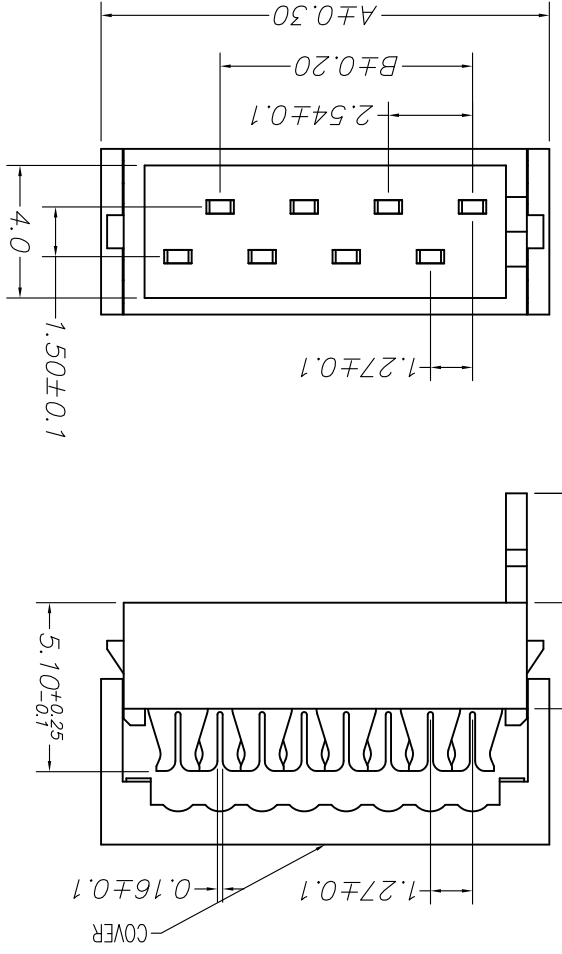

For and on behalf of
KKB INDUSTRIAL PRECISION CO., LIMITED
香港星坤工業精密有限公司

REVISIONS
Authorized Signature(s)

MARK	DESCRIPTION	DATE	REVISED	APPROVED	UNSPECIFIED TOLERANCES
△ X					L > 63 ±0.5
△ X					16 < L ≤ 63 ±0.4
△ X					4 < L ≤ 16 ±0.3
					L ≤ 4 ±0.2
					ANGULAR ±5°

DSND	DATE	SCALE: N/A	MODEL TYPE: X9127HI-XX-PTXXX
DWN	DATE <td>VIEW: </td> <td>PART NO.:</td>		
CHKD	DATE <td>UNIT: mm</td> <td>DWG NO.:</td>		
APPD	DATE <td>SIZE: A4</td> <td>REVISION</td>		
			WEIGHT 1.0g
			SHEET 1/1
			A0

1. **Specifications :**
2. Voltage rating: 500V AC / DC
   - Current rating: 1A AC / DC
   - Withstanding voltage: 1000V AC/minute
   - Temperature range: -40°C~+105°C
   - Insulation resistance: ≥1000MΩ
   - Contact resistance: ≤20mΩ
   - After environmental testing: ≤30mΩ
- ① Series No. X9127 H I -XX X-PT XX
- ② Category: H-HSG
- ③ Appearance type: I-HSG+hardware
- ④ Row No.-Pin No.: XX-Single Row
- ⑤ Plug the Pin & Special No.:
- ⑥ Material : PT-PBT 94V-0
- ⑦ Color: RD-Purplish Red Color
10. RE-Red Color