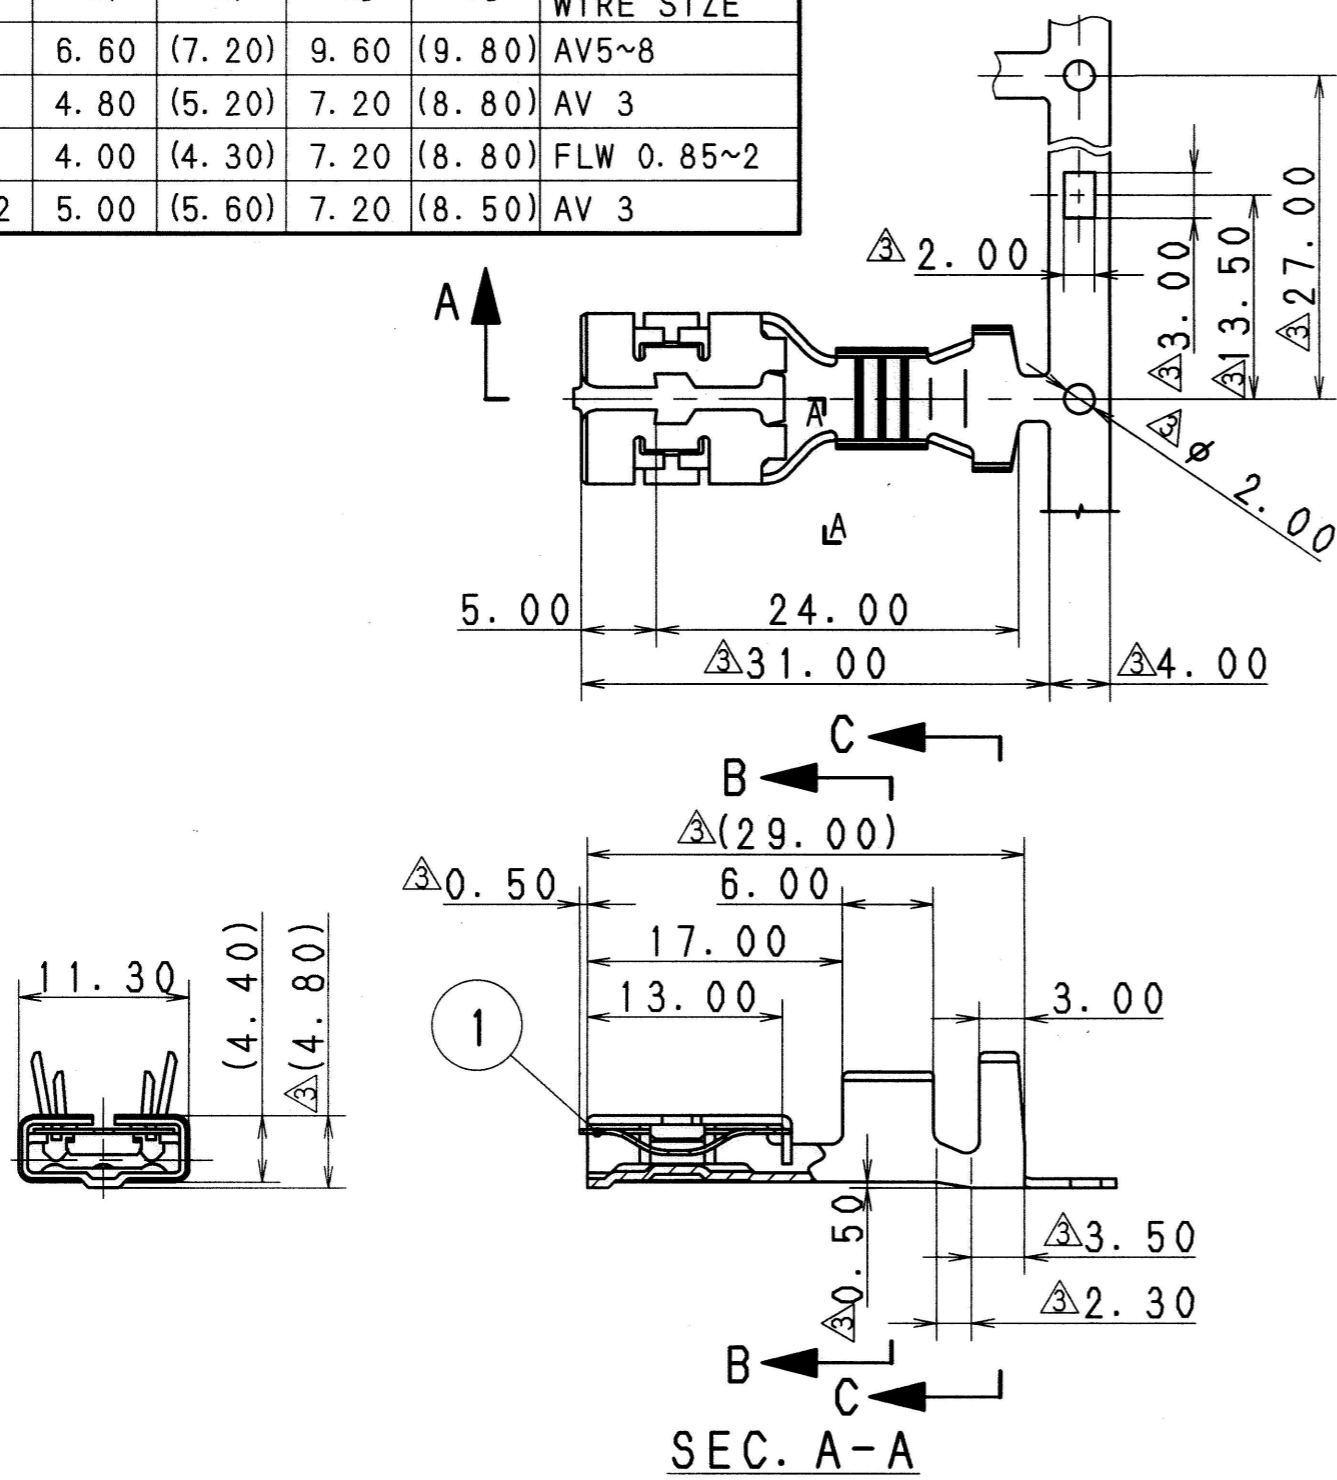

PART NO. AND CH. CODE	W <sub>1</sub>	H <sub>1</sub>	W <sub>2</sub>	H <sub>2</sub>	APPLICABLE WIRE SIZE
7116-3250	6.60	(7.20)	9.60	(9.80)	AV5~8
7116-3251	4.80	(5.20)	7.20	(8.80)	AV 3
7116-3252	4.00	(4.30)	7.20	(8.80)	FLW 0.85~2
△7116-3257-02	5.00	(5.60)	7.20	(8.50)	AV 3

PART NO. AND CH. CODE	NO.	MATERIAL
7116-3250 ETC.	—	COPPER ALLOY (t=0.60) TIN PLATING
7157-7270	①	STAINLESS STEEL (t=0.30)

B

A

B

A

注記

1. 嵌合オスターミナル : 7114-3250 ETC.

NOTE

1. MATING MALE TERMINAL NO. : 7114-3250 ETC.

ISSUE MARK

△	06/02/27	ADDED PART NO. ETC.	C06-2227	K. U	CUSTOMER
△	96/08/07	CHANGED DIMENSION	C96-6845	H. K	CUSTOMER PART NO.
△	93/11/08	CHANGED DWG. NO. ETC.	C93-7089	Y. I	CUSTOMER DWG NO.
-	88/03/16	NEW	8MC-4033	M. Y	OFFICE
LET	DATE	REVISION RECORD	NO.	CHKD	TRIAL PART NO.
GENERAL TOLERANCE					VENDOR
	10MAX	50MAX	100MAX	250MAX	2500VR
A	±0.15	±0.2	±0.3	±0.5	±0.75
B	±0.2	±0.3	±0.55	±0.95	±1.4
©	±0.3	±0.5	±0.8	±1.4	±2
SPECIFIED					MASS
					9
					杉山
					浦野
					06/02/28
					06/02/28
					82/08/13
					06/02/27

MATL. SPEC.	SEE TABLE	TREAT. & FIN.	SEE TABLE
NAME	△ L TYPE CONNECTOR		
	FEMALE TERMINAL		
PART NO. CH. CODE	7116-3250 ETC.		
DWG NO.	△7116-3250:R	SET DWG NO.	
YAZAKI CORPORATION			

1

2

3