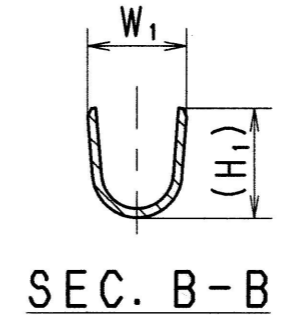

PART NO. AND CH. CODE	W <sub>1</sub>	H <sub>1</sub>	W <sub>2</sub>	H <sub>2</sub>	APPLICABLE WIRE SIZE
7116-3250	6.60	(7.20)	9.60	(9.80)	AV5~8
7116-3251	4.80	(5.20)	7.20	(8.80)	AV 3
7116-3252	4.00	(4.30)	7.20	(8.80)	FLW 0.85~2
△7116-3257-02	5.00	(5.60)	7.20	(8.50)	AV 3

PART NO. AND CH. CODE	NO.	MATERIAL
7116-3250 ETC.	—	COPPER ALLOY (t=0.60) TIN PLATING
7157-7270	①	STAINLESS STEEL (t=0.30)

B

A

B

A

注記

1. 嵌合オスターミナル : 7114-3250 ETC.

NOTE

1. MATING MALE TERMINAL NO. : 7114-3250 ETC.

ISSUE MARK

△	06/02/27	ADDED PART NO. ETC.	C06-2227	K. U	CUSTOMER
△	96/08/07	CHANGED DIMENSION	C96-6845	H. K	CUSTOMER PART NO.
△	93/11/08	CHANGED DWG. NO. ETC.	C93-7089	Y. I	CUSTOMER DWG NO.
-	88/03/16	NEW	8MC-4033	M. Y	OFFICE
LET	DATE	REVISION RECORD	NO.	CHKD	TRIAL PART NO.
GENERAL TOLERANCE					VENDOR
	10MAX	50MAX	100MAX	250MAX	2500VR
A	±0.15	±0.2	±0.3	±0.5	±0.75
B	±0.2	±0.3	±0.55	±0.95	±1.4
©	±0.3	±0.5	±0.8	±1.4	±2
SPECIFIED					MASS
					9
					杉山
					浦野
					06/02/28
					06/02/28
					82/08/13
					06/02/27