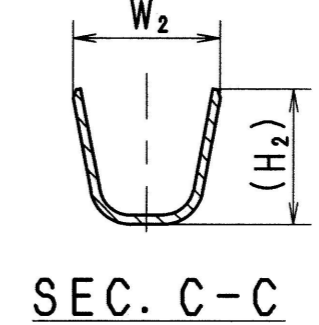

PART NO. AND CH. CODE	W <sub>1</sub>	H <sub>1</sub>	W <sub>2</sub>	H <sub>2</sub>	APPLICABLE WIRE SIZE
7116-3250	6.60	(7.20)	9.60	(9.80)	AV5~8
7116-3251	4.80	(5.20)	7.20	(8.80)	AV 3
7116-3252	4.00	(4.30)	7.20	(8.80)	FLW 0.85~2
△7116-3257-02	5.00	(5.60)	7.20	(8.50)	AV 3

PART NO. AND CH. CODE	NO.	MATERIAL
7116-3250 ETC.	—	COPPER ALLOY (t=0.60) TIN PLATING
7157-7270	①	STAINLESS STEEL (t=0.30)

B

A

B

A

注記

1. 嵌合オスターミナル : 7114-3250 ETC.

NOTE

1. MATING MALE TERMINAL NO. : 7114-3250 ETC.

ISSUE MARK

△	06/02/27	ADDED PART NO. ETC.	C06-2227	K. U	CUSTOMER
△	96/08/07	CHANGED DIMENSION	C96-6845	H. K	CUSTOMER PART NO.
△	93/11/08	CHANGED DWG. NO. ETC.	C93-7089	Y. I	CUSTOMER DWG NO.
-	88/03/16	NEW	8MC-4033	M. Y	OFFICE
LET	DATE	REVISION RECORD	NO.	CHKD	TRIAL PART NO.
GENERAL TOLERANCE					VENDOR
	10MAX	50MAX	100MAX	250MAX	2500VR
A	±0.15	±0.2	±0.3	±0.5	±0.75
B	±0.2	±0.3	±0.55	±0.95	±1.4
©	±0.3	±0.5	±0.8	±1.4	±2
SPECIFIED					MASS
					9
					杉山
					浦野
					06/02/28
					06/02/28
					82/08/13
					06/02/27