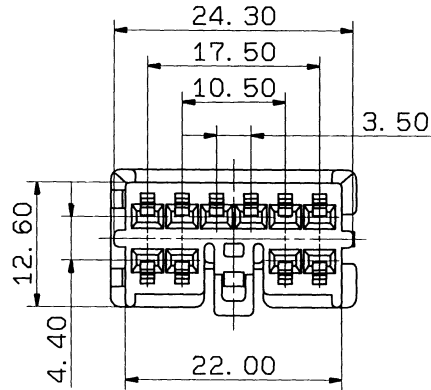

YAZAKI PART NO.	COLOR
7183-4000	NATURAL
7183-4000-30	BLACK
7183-4000-60	GREEN
7183-4000-90	BLUE

注 記

1. 嵌合相手品番 : 7182-4000 ETC., 7122-8307 ETC.
- △ 2. 適用ターミナル品番 : 7116-1486-02, 7116-1486-08
7116-1487-02
- △ 3. 適用リヤホルダー品番 : 7157-4588-10

NOTES

1. MATING PART NO. : 7182-4000 ETC., 7122-8307 ETC.
- △ 2. APPLICABLE TERMINAL NO. : 7116-1486-02, 7116-1486-08
7116-1487-02
- △ 3. APPLICABLE REAR HOLDER NO. : 7157-4588-10

△ 93.03.29		CHANGED TERMINAL PART NO. & R/H COLOR NUMBER		C93-6401	T. M	CUSTOMER		CUSTOMER PART NO.		CUSTOMER DWG NO.		MATL. SPEC.	PBT	TREAT. & FIN.	
92.02.10		NEW		C92-6189	C. M	OFFICE		OFFICE		TRIAL PART NO.		NAME			
LET	DATE	REVISION RECORD		NO.	CHKD	VENDOR		VENDOR NO.		VENDOR NO.		SDL II CONNECTOR HOUSING			
GENERAL TOLERANCE						VENDOR NO.		VENDOR NO.		VENDOR NO.		10P FEMALE			
	10MAX	50MAX	100MAX	250MAX	250OVR	ANGLE	ECCENT	DWG TYPE	DWG SOURCE	DWG DATE	UNIT	SCL	ANGLE	PART NO.	
A	±0.15	±0.2	±0.3	±0.5	±0.75	±30'	0.1	R	NEW	92.02.10	mm	2/1	3	7183-4000 ETC.	
B	±0.2	±0.3	±0.55	±0.95	±1.4	±30'	0.1	APPROVED	CHECKED	CHECKED	DESIGN	DRAWN	DWG NO.	7183-4000:R	
©	±0.3	±0.5	±0.8	±1.4	±2	±30'	0.15	吉井	格井	秋山	M. ABE	Tony Mahon	YAZAKI CORPORATION		
SPECIFIED						MASS		93.407		93.04.06		93.04.06		91.06.20 93.03.29	