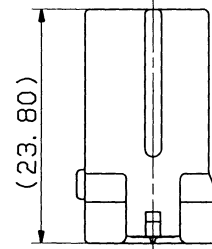

YAZAKI PART NO.	COLOR
7183-4000	NATURAL
7183-4000-30	BLACK
7183-4000-60	GREEN
7183-4000-90	BLUE

注 記

1. 嵌合相手品番 : 7182-4000 ETC., 7122-8307 ETC.
- △ 2. 適用ターミナル品番 : 7116-1486-02, 7116-1486-08
7116-1487-02
- △ 3. 適用リヤホルダー品番 : 7157-4588-10

NOTES

1. MATING PART NO. : 7182-4000 ETC., 7122-8307 ETC.
- △ 2. APPLICABLE TERMINAL NO. : 7116-1486-02, 7116-1486-08
7116-1487-02
- △ 3. APPLICABLE REAR HOLDER NO. : 7157-4588-10

△ 93.03.29		CHANGED TERMINAL PART NO. & R/H COLOR NUMBER		C93-6401	T. M	CUSTOMER		CUSTOMER PART NO.		CUSTOMER DWG NO.		MATL. SPEC.	PBT	TREAT. & FIN.	
92.02.10		NEW		C92-6189	C. M	OFFICE		OFFICE		TRIAL PART NO.		NAME			
LET	DATE	REVISION RECORD		NO.	CHKD	VENDOR		VENDOR NO.		VENDOR NO.		SDL II CONNECTOR HOUSING			
GENERAL TOLERANCE						VENDOR NO.		VENDOR NO.		VENDOR NO.		10P FEMALE			
	10MAX	50MAX	100MAX	250MAX	250OVR	ANGLE	ECCENT	DWG TYPE	DWG SOURCE	DWG DATE	UNIT	SCL	ANGLE	PART NO.	
A	±0.15	±0.2	±0.3	±0.5	±0.75	±30'	0.1	R	NEW	92.02.10	mm	2/1	3	7183-4000 ETC.	
B	±0.2	±0.3	±0.55	±0.95	±1.4	±30'	0.1	APPROVED	CHECKED	CHECKED	DESIGN	DRAWN	DWG NO.	7183-4000:R	
©	±0.3	±0.5	±0.8	±1.4	±2	±30'	0.15	吉井	格井	秋山	M. ABE	Tony Mahon	YAZAKI CORPORATION		
SPECIFIED						MASS		93.407		93.04.06		93.04.06		91.06.20 93.03.29	