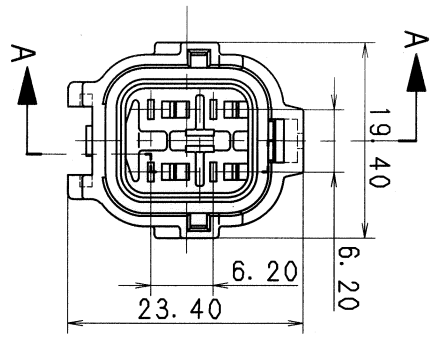

SUB ASSEMBLY PART NO. AND CH. CODE		PART NO. AND CH. CODE	MATERIAL	QTY.
7222-7444-40 ETC.		① SEE TABLE 2	PBT	1
		② 7137-1552-80	SILICONE RUBBER (RED-IRON)	1

SUB ASSEMBLY PART NO. AND CH. CODE		PART NO. AND CH. CODE	COLOR
7222-7444		7122-7444	NATURAL
7222-7444-30		7122-7444-30	BLACK
7222-7444-40		7122-7444-40	GRAY

△ NOTE
 1. MATING PART NO. : 7123-7444-40 ETC.
 △ 注記
 1. 嵌合相手品番 : 7123-7444-40 ETC.

05/07/14	ADDED GENERAL TOLERANCE, ETC.	C05-ZA04	T. K	CUSTOMER	CUSTOMER PART NO.	CUSTOMER DWG NO.	MATL. SPEC.	SEE TABLE	TREAT. & FIN.	ISSUE MARK		
93/12/20	CHANGED FORM & RENEW	C93-L829	K. S	OFFICE				SWP-TYPE CONNECTOR				
LEI	REVISION RECORD	NO.	CHKD	VENDOR		TRIAL PART NO.		HOUSING 4P M SUB ASSEMBLY				
GENERAL TOLERANCE												
10MAX	50MAX	100MAX	250MAX	250OVR	ANGLE	ECCENT	DWG TYPE	DWG SOURCE	DWG DATE	UNIT	SCL	ANGLE
A	±0.15	±0.2	±0.3	±0.5	±0.75	±30'	R	NEW	93/12/20	mm	2:1	3
B	±0.2	±0.3	±0.55	±0.95	±1.4	±30'	APPROVED	CHECKED	CHECKED	DESIGN	DRAWN	
③	±0.3	±0.5	±0.8	±1.4	±2	±30'	1/6	佐々木(敬)	小林	KODAMA	G. BRAZIL	
SPECIFIED												
					MASS		9	05.7.15	05.07.14	05.7.19	88/01/23	05/07/14
1												
2												
3												
YAZAKI CORPORATION												