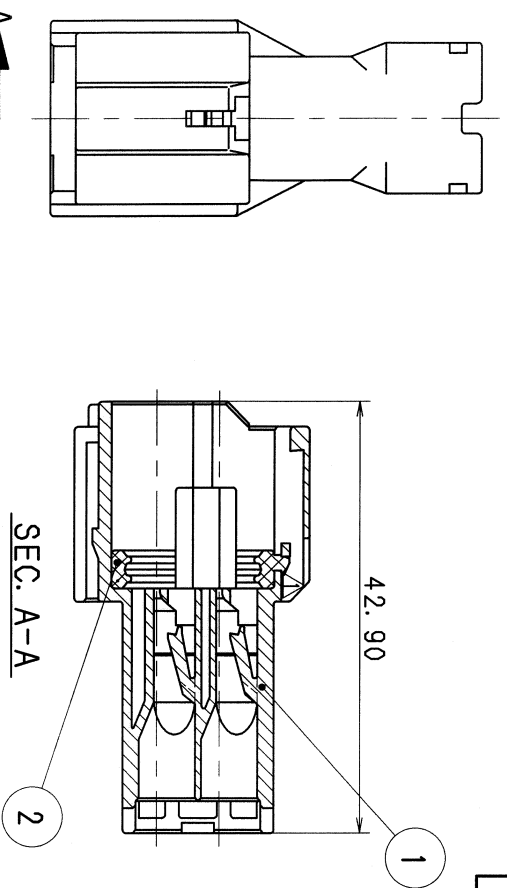

SUB ASSEMBLY PART NO. AND CH. CODE		PART NO. AND CH. CODE	MATERIAL	QTY.
7222-7444-40 ETC.		① SEE TABLE 2	PBT	1
		② 7137-1552-80	SILICONE RUBBER (RED-IRON)	1

SUB ASSEMBLY PART NO. AND CH. CODE		PART NO. AND CH. CODE	COLOR
7222-7444		7122-7444	NATURAL
7222-7444-30		7122-7444-30	BLACK
7222-7444-40		7122-7444-40	GRAY

△ NOTE
 1. MATING PART NO. : 7123-7444-40 ETC.
 △ 注記
 1. 嵌合相手品番 : 7123-7444-40 ETC.

05/07/14	ADDED GENERAL TOLERANCE, ETC.	C05-ZA04	T. K	CUSTOMER	CUSTOMER PART NO.	CUSTOMER DWG NO.	MATL. SPEC.	SEE TABLE	TREAT. & FIN.	ISSUE MARK		
93/12/20	CHANGED FORM & RENEW	C93-L829	K. S	OFFICE				SWP-TYPE CONNECTOR				
LEI	REVISION RECORD	NO.	CHKD	VENDOR		TRIAL PART NO.		HOUSING 4P M SUB ASSEMBLY				
GENERAL TOLERANCE												
10MAX	50MAX	100MAX	250MAX	250OVR	ANGLE	ECCENT	DWG TYPE	DWG SOURCE	DWG DATE	UNIT	SCL	ANGLE
A	±0.15	±0.2	±0.3	±0.5	±0.75	±30'	R	NEW	93/12/20	mm	2:1	3
B	±0.2	±0.3	±0.55	±0.95	±1.4	±30'	APPROVED	CHECKED	CHECKED	DESIGN	DRAWN	
③	±0.3	±0.5	±0.8	±1.4	±2	±30'	1/6	佐々木(敬)	小林	KODAMA	G. BRAZIL	
SPECIFIED												
					MASS		9	05.7.15	05.07.14	05.7.19	88/01/23	05/07/14
1												
2												
3												
YAZAKI CORPORATION												