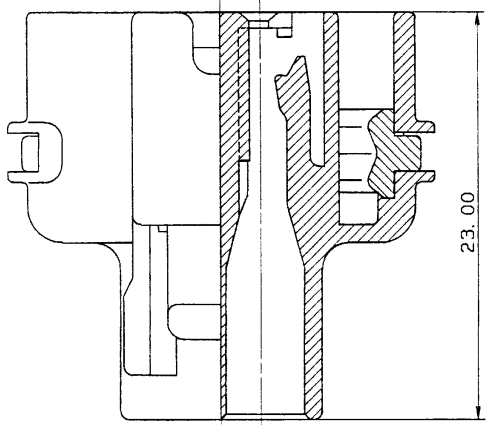

1 2 3 4 5

SUB ASS'Y PART NO.	NO.	YAZAKI PART NO.	MATERIAL	MATERIAL	COLOR
7223-1322-60 ETC.	①	SEE TABLE	090 2P SEALED CONNECTOR HOUSING FEMALE (NO. 1)	PBT	SEE TABLE
	②	7137-1484-80	090 2P SEALED PACKING	SILICONE	RED-IRON

SUB ASS'Y PART NO.	YAZAKI PART NO.	COLOR
7223-1322-10	7123-1322-10	DARK GRAY
7223-1322-30	7123-1322-30	BLACK
7223-1322-40	7123-1322-40	LIGHT GRAY
7223-1322-60	7123-1322-60	GREEN

SEC. A-A

SEC. B-B

- NOTES**
- MATING PARTS NO. : 7122-7020 ETC.
 - APPLICABLE TERMINAL PARTS NO. : 7116-1420 ETC.
- 注記**
- 適合相手品番 : 7122-7020 ETC.
 - 適用端子品番 : 7116-1420 ETC.

ISSUE MARK

CUSTOMER	CUSTOMER PART NO.	CUSTOMER DWG NO.	MATL. SPEC.	SEE TABLE	TREAT. & FIN.
OFFICE	VENDOR	VENDOR NO.	NAME	090. 2P SEALED CONNECTOR HOUSING FEMALE (NO. 1) SUB ASS'Y	
GENERAL TOLERANCE			PART NO.	7223-1322-60 ETC.	
SPECIFIED			DWG NO.	7223-1322-10:R TRIAL PART NO.	
WEIGHT			YAZAKI CORPORATION		

	10MAX	50MAX	100MAX	250MAX	250OVR	ANGLE	ECCENT	DWG TYPE	DWG SOURCE	DWG DATE	UNIT	SCL	ANGLE
A	±0.15	±0.2	±0.3	±0.5	±0.75	±30°	0.1	R	NEW	90.07.16	mm	5/1	3
B	±0.2	±0.3	±0.55	±0.95	±1.4	±30°	0.1	APPROVED	CHECKED	CHECKED	DESIGN	DRAWN	
◎	±0.3	±0.5	±0.8	±1.4	±2	±30°	0.15						