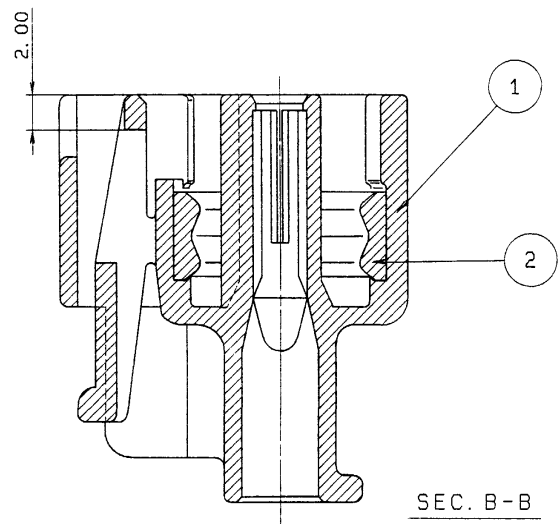

1 2 3 4 5

SUB ASS'Y PART NO.	NO.	YAZAKI PART NO.	MATERIAL	MATERIAL	COLOR
7223-1322-60 ETC.	①	SEE TABLE	090 2P SEALED CONNECTOR HOUSING FEMALE (NO. 1)	PBT	SEE TABLE
	②	7137-1484-80	090 2P SEALED PACKING	SILICONE	RED-IRON

SUB ASS'Y PART NO.	YAZAKI PART NO.	COLOR
7223-1322-10	7123-1322-10	DARK GRAY
7223-1322-30	7123-1322-30	BLACK
7223-1322-40	7123-1322-40	LIGHT GRAY
7223-1322-60	7123-1322-60	GREEN

SEC. A-A

SEC. B-B

- NOTES**
- MATING PARTS NO. : 7122-7020 ETC.
 - APPLICABLE TERMINAL PARTS NO. : 7116-1420 ETC.
- 注記**
- 適合相手品番 : 7122-7020 ETC.
 - 適用端子品番 : 7116-1420 ETC.

ISSUE MARK

CUSTOMER	CUSTOMER PART NO.	CUSTOMER DWG NO.	MATL. SPEC.	SEE TABLE	TREAT. & FIN.
OFFICE	VENDOR	VENDOR NO.	NAME	090. 2P SEALED CONNECTOR HOUSING FEMALE (NO. 1) SUB ASS'Y	
GENERAL TOLERANCE			PART NO.	7223-1322-60 ETC.	
SPECIFIED			DWG NO.	7223-1322-10:R TRIAL PART NO.	
WEIGHT			YAZAKI CORPORATION		

	10MAX	50MAX	100MAX	250MAX	250OVR	ANGLE	ECCENT	DWG TYPE	DWG SOURCE	DWG DATE	UNIT	SCL	ANGLE
A	±0.15	±0.2	±0.3	±0.5	±0.75	±30°	0.1	R	NEW	90.07.16	mm	5/1	3
B	±0.2	±0.3	±0.55	±0.95	±1.4	±30°	0.1	APPROVED	CHECKED	CHECKED	DESIGN	DRAWN	
◎	±0.3	±0.5	±0.8	±1.4	±2	±30°	0.15						