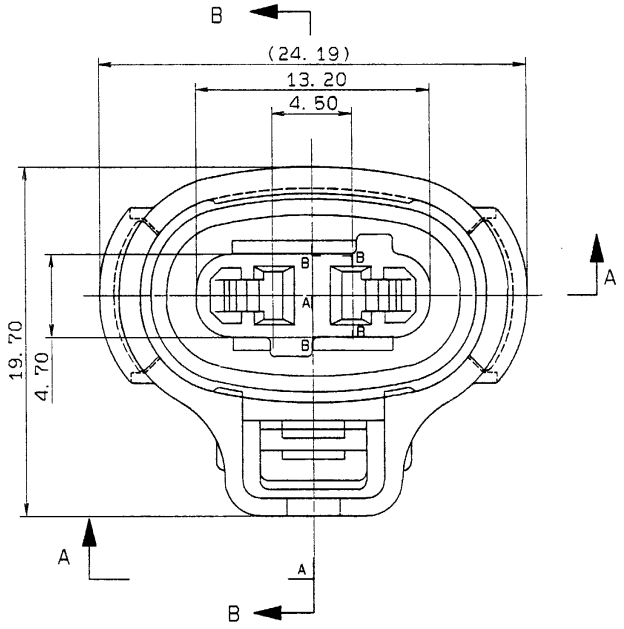

1 2 3 4 5

SUB ASS'Y PART NO.	NO.	YAZAKI PART NO.	MATERIAL	MATERIAL	COLOR
7223-1322-60 ETC.	①	SEE TABLE	090 2P SEALED CONNECTOR HOUSING FEMALE (NO. 1)	PBT	SEE TABLE
	②	7137-1484-80	090 2P SEALED PACKING	SILICONE	RED-IRON

SUB ASS'Y PART NO.	YAZAKI PART NO.	COLOR
7223-1322-10	7123-1322-10	DARK GRAY
7223-1322-30	7123-1322-30	BLACK
7223-1322-40	7123-1322-40	LIGHT GRAY
7223-1322-60	7123-1322-60	GREEN

SEC. A-A

SEC. B-B

- NOTES**
- MATING PARTS NO. : 7122-7020 ETC.
 - APPLICABLE TERMINAL PARTS NO. : 7116-1420 ETC.
- 注記**
- 適合相手品番 : 7122-7020 ETC.
 - 適用端子品番 : 7116-1420 ETC.

ISSUE MARK

CUSTOMER	CUSTOMER PART NO.	CUSTOMER DWG NO.	MATL. SPEC.	SEE TABLE	TREAT. & FIN.
OFFICE	VENDOR	VENDOR NO.	NAME	090. 2P SEALED CONNECTOR HOUSING FEMALE (NO. 1) SUB ASS'Y	
GENERAL TOLERANCE			PART NO.	7223-1322-60 ETC.	
SPECIFIED			DWG NO.	7223-1322-10:R TRIAL PART NO.	
WEIGHT			YAZAKI CORPORATION		

	10MAX	50MAX	100MAX	250MAX	250OVR	ANGLE	ECCENT	DWG TYPE	DWG SOURCE	DWG DATE	UNIT	SCL	ANGLE
A	±0.15	±0.2	±0.3	±0.5	±0.75	±30°	0.1	R	NEW	90.07.16	mm	5/1	3
B	±0.2	±0.3	±0.55	±0.95	±1.4	±30°	0.1	APPROVED	CHECKED	CHECKED	DESIGN	DRAWN	
◎	±0.3	±0.5	±0.8	±1.4	±2	±30°	0.15						