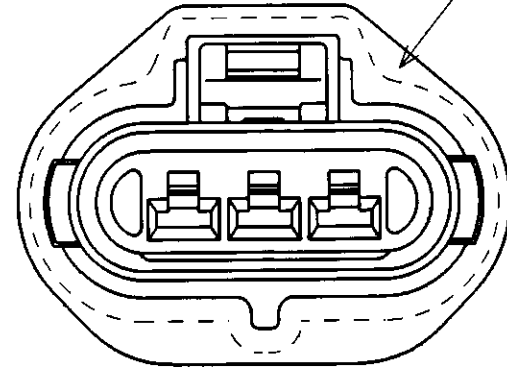

"A" POLARITY
7283-1334-30
(TPS SENSOR CONNECTOR)

"B" POLARITY
7283-1333-10
(PFE SENSOR CONNECTOR)

"C" POLARITY
7283-1335-40
(TPTA SENSOR CONNECTOR)

QTY.	NO.	PART NO.	MATERIAL	COLOR
	1	① 7183-1333-10	PBT	DK GREY
1		② 7183-1334-30	PBT	BLACK
1		③ 7183-1335-40	PBT	LT GREY
1	1	④ 7137-1585-40	SILICONE RUBBER	LT GREY
7283-1335-40				
7283-1334-30				
7283-1333-10				
SUB ASS'Y NO.				

SECTION A-A

NOTES

1. APPLICABLE TERMINAL PART NO. : 7116-1520 ETC.
2. APPLICABLE WIRE SEAL NO. : 7157-3891
7157-7933
7157-7935
3. APPLICABLE REAR HOLDER NO. : 7157-6827-30

DRAWING NUMBER
PLAN HOLD CORPORATION • RIVINE, CALIFORNIA
REVISION BY NUMBER 07244

CUSTOMER FORD MOTOR COMPANY		MATL. SPEC.	TREAT. & FIN.
CUSTOMER PART NO.	CUSTOMER DWG NO.	NAME DMS-TYPE CONNECTOR ASSEMBLY, 3P, F	
OFFICE YEE	TRIAL PART NO.	PFE/TPS/TPTA SENSOR CONNECTOR	
VENDOR	VENDOR NO.	PART NO. 7283-1333-10/7283-1334-30/7283-1335-40	
SPECIFIED		DWG NO. 7283-1333-10:RA	
WEIGHT 9		YAZAKI CORPORATION	