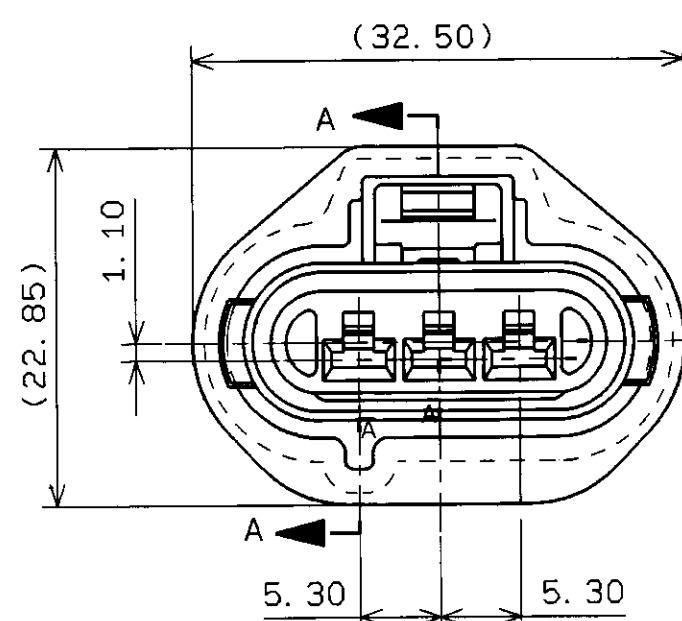

"A" POLARITY
7283-1334-30
(TPS SENSOR CONNECTOR)

"B" POLARITY
7283-1333-10
(PFE SENSOR CONNECTOR)

"C" POLARITY
7283-1335-40
(TPTA SENSOR CONNECTOR)

QTY.	NO.	PART NO.	MATERIAL	COLOR
	1	① 7183-1333-10	PBT	DK GREY
1		② 7183-1334-30	PBT	BLACK
1		③ 7183-1335-40	PBT	LT GREY
1	1	④ 7137-1585-40	SILICONE RUBBER	LT GREY
7283-1335-40				
7283-1334-30				
7283-1333-10				
SUB ASS'Y NO.				

SECTION A-A

NOTES

1. APPLICABLE TERMINAL PART NO. : 7116-1520 ETC.
2. APPLICABLE WIRE SEAL NO. : 7157-3891
7157-7933
7157-7935
3. APPLICABLE REAR HOLDER NO. : 7157-6827-30

DRAWING NUMBER
PLAN HOLD CORPORATION • RIVINE, CALIFORNIA
REVISION BY NUMBER 07244

7283-1333-10:RA
PLAN HOLD CORPORATION • RIVINE, CALIFORNIA
REVISION BY NUMBER 07244

LET	DATE	REVISION RECORD	NO.	CHKD
-	10.21.97	NEW	C97-A797	R. W.

GENERAL TOLERANCE					DWG TYPE	DWG SOURCE	DWG DATE	UNIT	SCL	ANGLE
A	±0.15	±0.2	±0.3	±0.5	R	NEW	12.18.92	mm	2/1	3
B	±0.2	±0.3	±0.55	±0.95	APPROVED	CHECKED	CHECKED	DESIGN	DRAWN	
©	±0.3	±0.5	±0.8	±1.4	M. GRANT Richard Wong		12.18.92			

CUSTOMER FORD MOTOR COMPANY		MATL. SPEC.	TREAT. & FIN.
CUSTOMER PART NO.	CUSTOMER DWG NO.	NAME DMS-TYPE CONNECTOR ASSEMBLY, 3P, F	
OFFICE YEE	TRIAL PART NO.	PFE/TPS/TPTA SENSOR CONNECTOR	
VENDOR	VENDOR NO.	PART NO. 7283-1333-10/7283-1334-30/7283-1335-40	
SPECIFIED		DWG NO. 7283-1333-10:RA	
WEIGHT 9		YAZAKI CORPORATION	