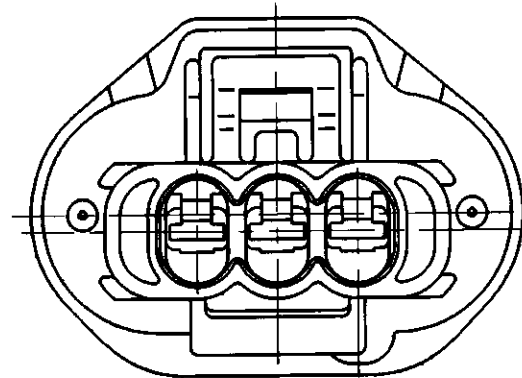

"A" POLARITY
7283-1334-30
(TPS SENSOR CONNECTOR)

"B" POLARITY
7283-1333-10
(PFE SENSOR CONNECTOR)

"C" POLARITY
7283-1335-40
(TPTA SENSOR CONNECTOR)

QTY.	NO.	PART NO.	MATERIAL	COLOR
	1	① 7183-1333-10	PBT	DK GREY
1		② 7183-1334-30	PBT	BLACK
1		③ 7183-1335-40	PBT	LT GREY
1	1	④ 7137-1585-40	SILICONE RUBBER	LT GREY
7283-1335-40				
7283-1334-30				
7283-1333-10				
SUB ASS'Y NO.				

SECTION A-A

NOTES

1. APPLICABLE TERMINAL PART NO. : 7116-1520 ETC.
2. APPLICABLE WIRE SEAL NO. : 7157-3891
7157-7933
7157-7935
3. APPLICABLE REAR HOLDER NO. : 7157-6827-30

DRAWING NUMBER
PLAN HOLD CORPORATION • RIVINE, CALIFORNIA
REVISION BY NUMBER 07244

CUSTOMER FORD MOTOR COMPANY		MATL. SPEC.	TREAT. & FIN.
CUSTOMER PART NO.	CUSTOMER DWG NO.	NAME DMS-TYPE CONNECTOR ASSEMBLY, 3P, F	
OFFICE YEE	TRIAL PART NO.	PFE/TPS/TPTA SENSOR CONNECTOR	
VENDOR	VENDOR NO.	PART NO. 7283-1333-10/7283-1334-30/7283-1335-40	
SPECIFIED		DWG NO. 7283-1333-10:RA	
WEIGHT 9		YAZAKI CORPORATION	