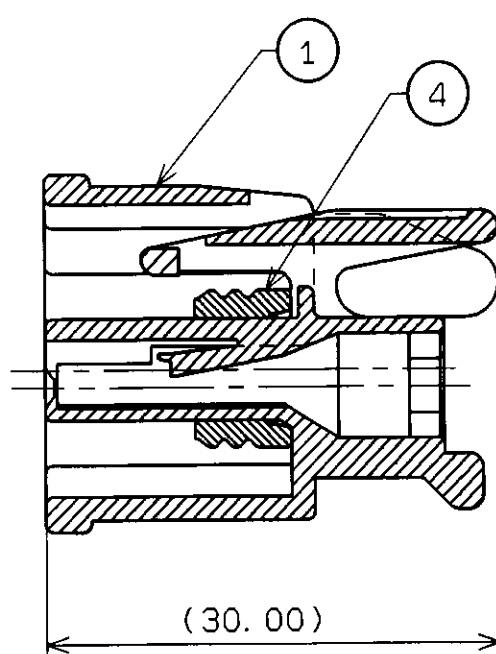

"A" POLARITY
7283-1334-30
(TPS SENSOR CONNECTOR)

"B" POLARITY
7283-1333-10
(PFE SENSOR CONNECTOR)

"C" POLARITY
7283-1335-40
(TPTA SENSOR CONNECTOR)

QTY.	NO.	PART NO.	MATERIAL	COLOR
	1	① 7183-1333-10	PBT	DK GREY
1		② 7183-1334-30	PBT	BLACK
1		③ 7183-1335-40	PBT	LT GREY
1	1	④ 7137-1585-40	SILICONE RUBBER	LT GREY
7283-1335-40				
7283-1334-30				
7283-1333-10				
SUB ASS'Y NO.				

SECTION A-A

NOTES

1. APPLICABLE TERMINAL PART NO. : 7116-1520 ETC.
2. APPLICABLE WIRE SEAL NO. : 7157-3891
7157-7933
7157-7935
3. APPLICABLE REAR HOLDER NO. : 7157-6827-30

DRAWING NUMBER
PLAN HOLD CORPORATION • RIVINE, CALIFORNIA
REVISION BY NUMBER 07244

CUSTOMER FORD MOTOR COMPANY		MATL. SPEC.	TREAT. & FIN.
CUSTOMER PART NO.	CUSTOMER DWG NO.	NAME DMS-TYPE CONNECTOR ASSEMBLY, 3P, F	
OFFICE YEE	TRIAL PART NO.	PFE/TPS/TPTA SENSOR CONNECTOR	
VENDOR	VENDOR NO.	PART NO. 7283-1333-10/7283-1334-30/7283-1335-40	
SPECIFIED		DWG NO. 7283-1333-10:RA	
WEIGHT 9		YAZAKI CORPORATION	