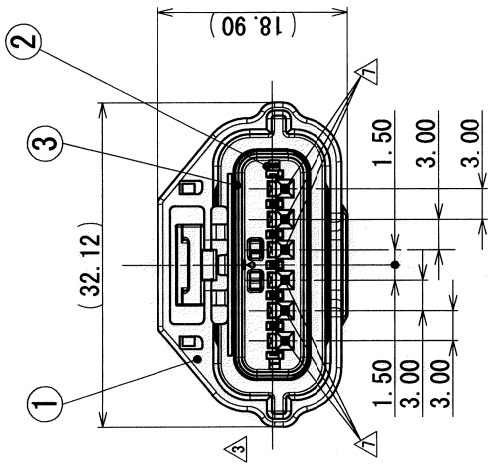

3

2

1

SUB ASSEMBLY PART NO. AND CH. CODE		PART NO. AND CH. CODE	△ PART NAME	MATERIAL	COLOR	QTY.
7283-8850-30, [D]		① 7183-8850-30	HOUSING	PBT	BLACK	1
		② △7158-5597	FRONT HOLDER	PBT	NATURAL	1
		③ 7137-2812-80	PACKING	SILICONE RUBBER	BROWN	1

NOTES

- MATING PART NO. : 7282-8850-30
- APPLICABLE TERMINAL NO. : 7116-4415-02 ETC.
- APPLICABLE SEAL RUBBER NO. : 7158-3165-90 ETC.
- APPLICABLE UNUSED CAVITY PLUG : 7158-3169-40

注記

- 嵌合相手品番 : 7282-8850-30
- 適用端子品番 : 7116-4415-02 ETC.
- 適用シール品番 : 7158-3165-90 ETC.
- 適用防水栓品番 : 7158-3169-40

MATL. SPEC.	SEE TABLE	TREAT. & F.IN.
NAME RH TYPE CONNECTOR 6P		
SUB ASSEMBLY FEMALE		
PART NO. CH. CODE	7283-8850-30, [D]	
DWG NO.	7283-8850-30:R	
YAZAKI CORPORATION		

A

2

1

3

X-ON Electronics

Largest Supplier of Electrical and Electronic Components