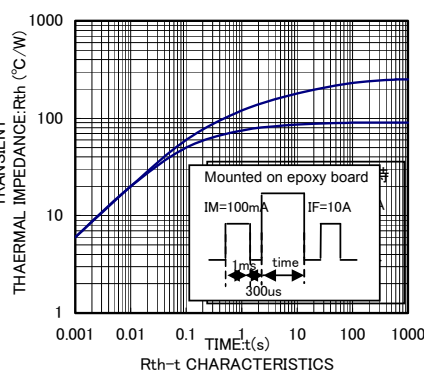

■ Typical Characteristics