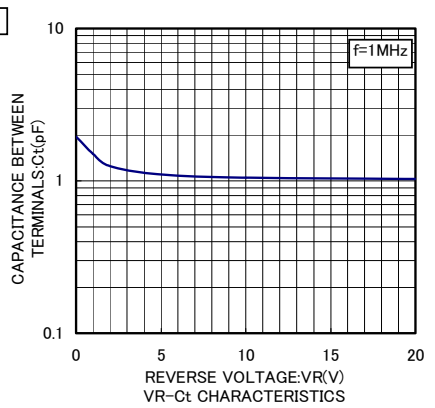

■ Typical Characteristics