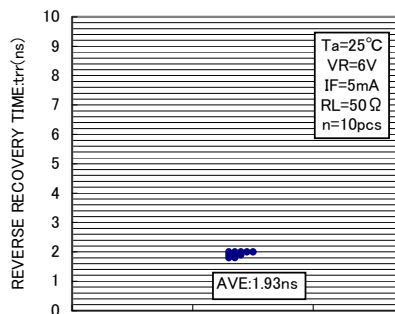

■ Switching Diodes

■ Features

- Ultra high speed switching
- High reliability

■ Simplified outline(SOT-23)

■ Absolute Maximum Ratings Ta = 25°C

Parameter	Symbol	Rating	Unit
Reverse Voltage	V _{RM}	80	V
Reverse Voltage (DC)	V _R	80	
Average rectified forward current (Single)	I _o	100	mA
Forward Current (Single)	I _{FM}	300	
Surge current (t=1us)	I _{surge}	4	A
Power Dissipation	P _d	200	mW
Junction Temperature	T _J	150	°C
Storage Temperature range	T _{stg}	-55 to 150	

■ Electrical Characteristics Ta = 25°C

Parameter	Symbol	Test Conditions	Min	Typ	Max	Unit
Reverse breakdown voltage	V _R	I _R = 100 uA	80			V
Forward voltage	V _F	I _F = 100 mA			1.2	
Reverse voltage leakage current	I _R	V _R = 70 V			0.1	uA
Capacitance between terminals	C _t	V _R = 6 V, f= 1 MHz			3.5	pF
Reverse recovery time	t _{rr}	V _R =6V, I _F =5mA, R _L =50Ω			4	ns

■ Typical Characteristics

Package Outline

SOT-23

DIMENSIONS (mm are the original dimensions)

UNIT	A	A ₁ max.	b _p	c	D	E	e	e ₁	H _E	L _p	Q	v	w
mm	1.1 0.9	0.1	0.48 0.38	0.15 0.09	3.0 2.8	1.4 1.2	1.9	0.95	2.5 2.1	0.45 0.15	0.55 0.45	0.2	0.1