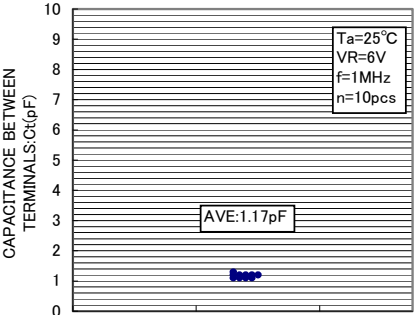

■ Switching Diodes

■ Features

- Ultra high speed switching
- High reliability

■ Simplified outline(SOT-23)

■ Absolute Maximum Ratings Ta = 25°C

Parameter	Symbol	Rating	Unit
Reverse Voltage	V _{RM}	80	V
Reverse Voltage (DC)	V _R	80	
Average rectified forward current (Single)	I _o	100	mA
Forward Current (Single)	I _{FM}	300	
Surge current (t=1us)	I _{surge}	4	A
Power Dissipation	P _d	200	mW
Junction Temperature	T _J	150	°C
Storage Temperature range	T _{stg}	-55 to 150	

■ Electrical Characteristics Ta = 25°C

Parameter	Symbol	Test Conditions	Min	Typ	Max	Unit
Reverse breakdown voltage	V _R	I _R = 100 uA	80			V
Forward voltage	V _F	I _F = 100 mA			1.2	
Reverse voltage leakage current	I _R	V _R = 70 V			0.1	uA
Capacitance between terminals	C _t	V _R = 6 V, f= 1 MHz			3.5	pF
Reverse recovery time	t _{rr}	V _R =6V, I _F =5mA, R _L =50Ω			4	ns

■ Typical Characteristics

Package Outline

SOT-23

DIMENSIONS (mm are the original dimensions)

UNIT	A	A ₁ max.	b _p	c	D	E	e	e ₁	H _E	L _p	Q	v	w
mm	1.1 0.9	0.1	0.48 0.38	0.15 0.09	3.0 2.8	1.4 1.2	1.9	0.95	2.5 2.1	0.45 0.15	0.55 0.45	0.2	0.1