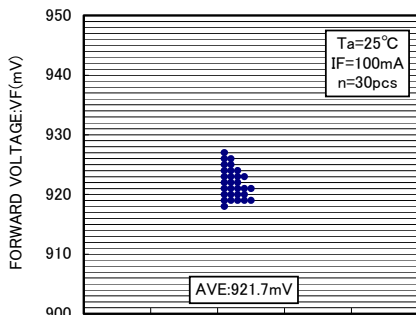

■ Switching Diodes

■ Features

- Ultra high speed switching
- High reliability

■ Simplified outline(SOT-23)

■ Absolute Maximum Ratings Ta = 25°C

Parameter	Symbol	Rating	Unit
Reverse Voltage	V _{RM}	80	V
Reverse Voltage (DC)	V _R	80	
Average rectified forward current (Single)	I _o	100	mA
Forward Current (Single)	I _{FM}	300	
Surge current (t=1us)	I _{surge}	4	A
Power Dissipation	P _d	200	mW
Junction Temperature	T _J	150	°C
Storage Temperature range	T _{stg}	-55 to 150	

■ Electrical Characteristics Ta = 25°C

Parameter	Symbol	Test Conditions	Min	Typ	Max	Unit
Reverse breakdown voltage	V _R	I _R = 100 uA	80			V
Forward voltage	V _F	I _F = 100 mA			1.2	
Reverse voltage leakage current	I _R	V _R = 70 V			0.1	uA
Capacitance between terminals	C _t	V _R = 6 V, f= 1 MHz			3.5	pF
Reverse recovery time	t _{rr}	V _R =6V, I _F =5mA, R _L =50Ω			4	ns

■ Typical Characteristics

Package Outline

SOT-23

DIMENSIONS (mm are the original dimensions)

UNIT	A	A ₁ max.	b _p	c	D	E	e	e ₁	H _E	L _p	Q	v	w
mm	1.1 0.9	0.1	0.48 0.38	0.15 0.09	3.0 2.8	1.4 1.2	1.9	0.95	2.5 2.1	0.45 0.15	0.55 0.45	0.2	0.1