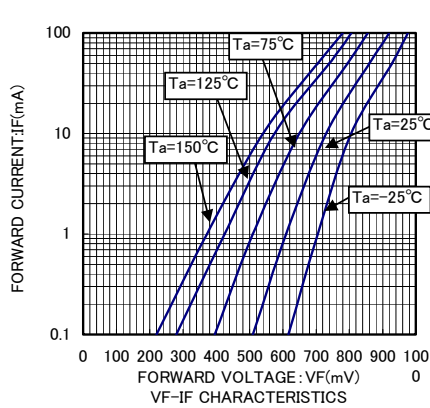

■ Switching Diodes

■ Features

- Ultra high speed switching
- High reliability

■ Simplified outline(SOT-23)

■ Absolute Maximum Ratings Ta = 25°C

Parameter	Symbol	Rating	Unit
Reverse Voltage	V _{RM}	80	V
Reverse Voltage (DC)	V _R	80	
Average rectified forward current (Single)	I _o	100	mA
Forward Current (Single)	I _{FM}	300	
Surge current (t=1us)	I _{surge}	4	A
Power Dissipation	P _d	200	mW
Junction Temperature	T _J	150	°C
Storage Temperature range	T _{stg}	-55 to 150	

■ Electrical Characteristics Ta = 25°C

Parameter	Symbol	Test Conditions	Min	Typ	Max	Unit
Reverse breakdown voltage	V _R	I _R = 100 uA	80			V
Forward voltage	V _F	I _F = 100 mA			1.2	
Reverse voltage leakage current	I _R	V _R = 70 V			0.1	uA
Capacitance between terminals	C _t	V _R = 6 V, f= 1 MHz			3.5	pF
Reverse recovery time	t _{rr}	V _R =6V, I _F =5mA, R _L =50Ω			4	ns

■ Typical Characteristics

Package Outline

SOT-23

DIMENSIONS (mm are the original dimensions)

UNIT	A	A ₁ max.	b _p	c	D	E	e	e ₁	H _E	L _p	Q	v	w
mm	1.1 0.9	0.1	0.48 0.38	0.15 0.09	3.0 2.8	1.4 1.2	1.9	0.95	2.5 2.1	0.45 0.15	0.55 0.45	0.2	0.1