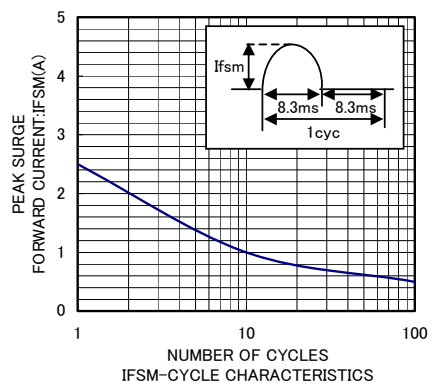

■ Switching Diodes

■ Features

- Ultra high speed switching
- High reliability

■ Simplified outline(SOT-23)

■ Absolute Maximum Ratings Ta = 25°C

Parameter	Symbol	Rating	Unit
Reverse Voltage	V _{RM}	80	V
Reverse Voltage (DC)	V _R	80	
Average rectified forward current (Single)	I _o	100	mA
Forward Current (Single)	I _{FM}	300	
Surge current (t=1us)	I _{surge}	4	A
Power Dissipation	P _d	200	mW
Junction Temperature	T _J	150	°C
Storage Temperature range	T _{stg}	-55 to 150	

■ Electrical Characteristics Ta = 25°C

Parameter	Symbol	Test Conditions	Min	Typ	Max	Unit
Reverse breakdown voltage	V _R	I _R = 100 uA	80			V
Forward voltage	V _F	I _F = 100 mA			1.2	
Reverse voltage leakage current	I _R	V _R = 70 V			0.1	uA
Capacitance between terminals	C _t	V _R = 6 V, f= 1 MHz			3.5	pF
Reverse recovery time	t _{rr}	V _R =6V, I _F =5mA, R _L =50Ω			4	ns

■ Typical Characteristics

Package Outline

SOT-23

DIMENSIONS (mm are the original dimensions)

UNIT	A	A ₁ max.	b _p	c	D	E	e	e ₁	H _E	L _p	Q	v	w
mm	1.1 0.9	0.1	0.48 0.38	0.15 0.09	3.0 2.8	1.4 1.2	1.9	0.95	2.5 2.1	0.45 0.15	0.55 0.45	0.2	0.1