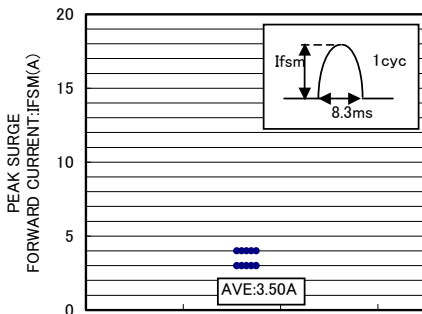

■ Switching Diodes

■ Features

- Ultra high speed switching
- High reliability

■ Simplified outline(SOT-23)

■ Absolute Maximum Ratings Ta = 25°C

Parameter	Symbol	Rating	Unit
Reverse Voltage	V _{RM}	80	V
Reverse Voltage (DC)	V _R	80	
Average rectified forward current (Single)	I _o	100	mA
Forward Current (Single)	I _{FM}	300	
Surge current (t=1us)	I _{surge}	4	A
Power Dissipation	P _d	200	mW
Junction Temperature	T _J	150	°C
Storage Temperature range	T _{stg}	-55 to 150	

■ Electrical Characteristics Ta = 25°C

Parameter	Symbol	Test Conditions	Min	Typ	Max	Unit
Reverse breakdown voltage	V _R	I _R = 100 uA	80			V
Forward voltage	V _F	I _F = 100 mA			1.2	
Reverse voltage leakage current	I _R	V _R = 70 V			0.1	uA
Capacitance between terminals	C _t	V _R = 6 V, f= 1 MHz			3.5	pF
Reverse recovery time	t _{rr}	V _R =6V, I _F =5mA, R _L =50Ω			4	ns

■ Typical Characteristics

Package Outline

SOT-23

DIMENSIONS (mm are the original dimensions)

UNIT	A	A ₁ max.	b _p	c	D	E	e	e ₁	H _E	L _p	Q	v	w
mm	1.1 0.9	0.1	0.48 0.38	0.15 0.09	3.0 2.8	1.4 1.2	1.9	0.95	2.5 2.1	0.45 0.15	0.55 0.45	0.2	0.1