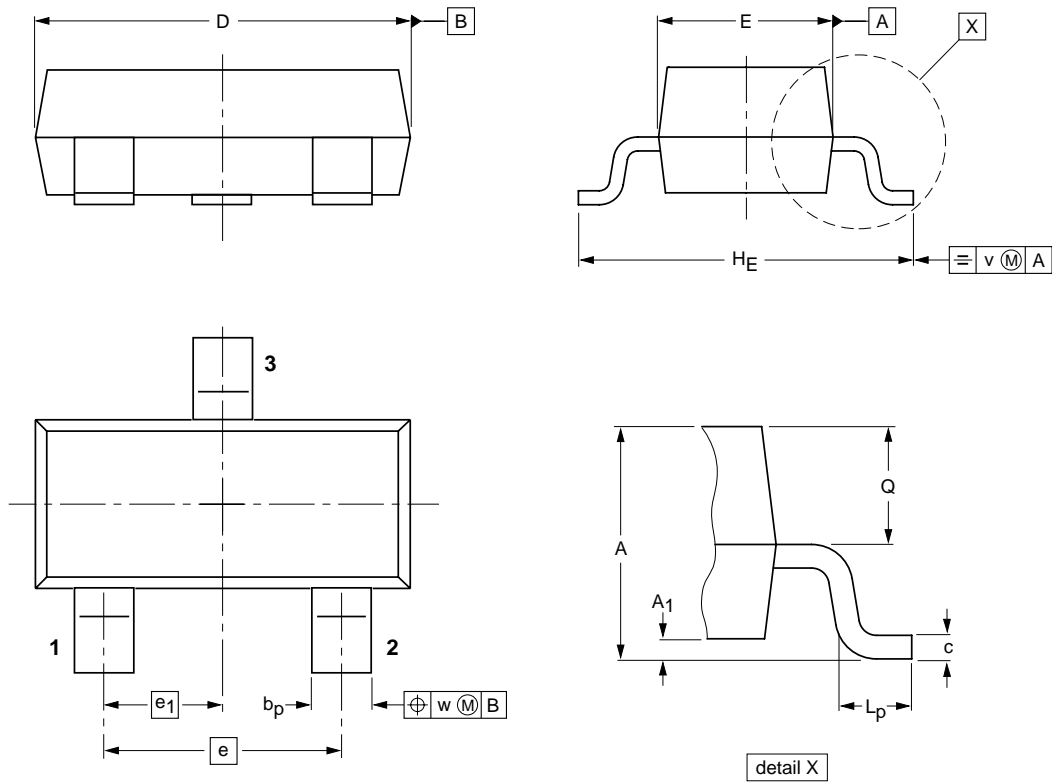

■ Typical Characteristics

Package Outline

SOT-23

DIMENSIONS (mm are the original dimensions)

UNIT	A	A ₁ max.	b _p	c	D	E	e	e ₁	H _E	L _p	Q	v	w
mm	1.1 0.9	0.1	0.48 0.38	0.15 0.09	3.0 2.8	1.4 1.2	1.9	0.95	2.5 2.1	0.45 0.15	0.55 0.45	0.2	0.1