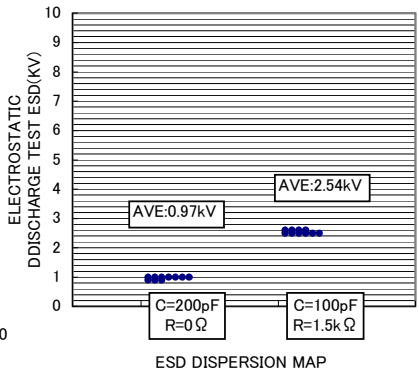

■ Switching Diodes

■ Features

- Ultra high speed switching
- High reliability

■ Simplified outline(SOT-23)

■ Absolute Maximum Ratings Ta = 25°C

Parameter	Symbol	Rating	Unit
Reverse Voltage	V _{RM}	80	V
Reverse Voltage (DC)	V _R	80	
Average rectified forward current (Single)	I _o	100	mA
Forward Current (Single)	I _{FM}	300	
Surge current (t=1us)	I _{surge}	4	A
Power Dissipation	P _d	200	mW
Junction Temperature	T _J	150	°C
Storage Temperature range	T _{stg}	-55 to 150	

■ Electrical Characteristics Ta = 25°C

Parameter	Symbol	Test Conditions	Min	Typ	Max	Unit
Reverse breakdown voltage	V _R	I _R = 100 uA	80			V
Forward voltage	V _F	I _F = 100 mA			1.2	
Reverse voltage leakage current	I _R	V _R = 70 V			0.1	uA
Capacitance between terminals	C _t	V _R = 6 V, f= 1 MHz			3.5	pF
Reverse recovery time	t _{rr}	V _R =6V, I _F =5mA, R _L =50Ω			4	ns

■ Typical Characteristics

Package Outline

SOT-23

DIMENSIONS (mm are the original dimensions)

UNIT	A	A ₁ max.	b _p	c	D	E	e	e ₁	H _E	L _p	Q	v	w
mm	1.1 0.9	0.1	0.48 0.38	0.15 0.09	3.0 2.8	1.4 1.2	1.9	0.95	2.5 2.1	0.45 0.15	0.55 0.45	0.2	0.1