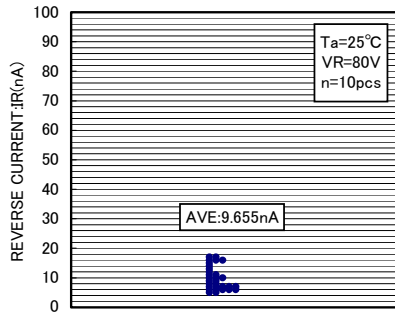

■ Switching Diodes

■ Features

- Ultra high speed switching
- High reliability

■ Simplified outline(SOT-23)

■ Absolute Maximum Ratings Ta = 25°C

Parameter	Symbol	Rating	Unit
Reverse Voltage	V _{RM}	80	V
Reverse Voltage (DC)	V _R	80	
Average rectified forward current (Single)	I _o	100	mA
Forward Current (Single)	I _{FM}	300	
Surge current (t=1us)	I _{surge}	4	A
Power Dissipation	P _d	200	mW
Junction Temperature	T _J	150	°C
Storage Temperature range	T _{stg}	-55 to 150	

■ Electrical Characteristics Ta = 25°C

Parameter	Symbol	Test Conditions	Min	Typ	Max	Unit
Reverse breakdown voltage	V _R	I _R = 100 uA	80			V
Forward voltage	V _F	I _F = 100 mA			1.2	
Reverse voltage leakage current	I _R	V _R = 70 V			0.1	uA
Capacitance between terminals	C _t	V _R = 6 V, f= 1 MHz			3.5	pF
Reverse recovery time	t _{rr}	V _R =6V, I _F =5mA, R _L =50Ω			4	ns

■ Typical Characteristics

Package Outline

SOT-23

DIMENSIONS (mm are the original dimensions)

UNIT	A	A ₁ max.	b _p	c	D	E	e	e ₁	H _E	L _p	Q	v	w
mm	1.1 0.9	0.1	0.48 0.38	0.15 0.09	3.0 2.8	1.4 1.2	1.9	0.95	2.5 2.1	0.45 0.15	0.55 0.45	0.2	0.1