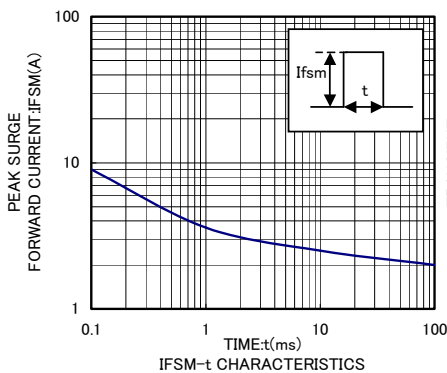

■ Switching Diodes

■ Features

- Ultra high speed switching
- High reliability

■ Simplified outline(SOT-23)

■ Absolute Maximum Ratings Ta = 25°C

Parameter	Symbol	Rating	Unit
Reverse Voltage	V _{RM}	80	V
Reverse Voltage (DC)	V _R	80	
Average rectified forward current (Single)	I _o	100	mA
Forward Current (Single)	I _{FM}	300	
Surge current (t=1us)	I _{surge}	4	A
Power Dissipation	P _d	200	mW
Junction Temperature	T _J	150	°C
Storage Temperature range	T _{stg}	-55 to 150	

■ Electrical Characteristics Ta = 25°C

Parameter	Symbol	Test Conditions	Min	Typ	Max	Unit
Reverse breakdown voltage	V _R	I _R = 100 uA	80			V
Forward voltage	V _F	I _F = 100 mA			1.2	
Reverse voltage leakage current	I _R	V _R = 70 V			0.1	uA
Capacitance between terminals	C _t	V _R = 6 V, f= 1 MHz			3.5	pF
Reverse recovery time	t _{rr}	V _R =6V, I _F =5mA, R _L =50Ω			4	ns

■ Typical Characteristics

Package Outline

SOT-23

DIMENSIONS (mm are the original dimensions)

UNIT	A	A ₁ max.	b _p	c	D	E	e	e ₁	H _E	L _p	Q	v	w
mm	1.1 0.9	0.1	0.48 0.38	0.15 0.09	3.0 2.8	1.4 1.2	1.9	0.95	2.5 2.1	0.45 0.15	0.55 0.45	0.2	0.1