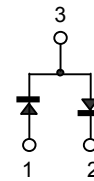

■ Switching Diodes

■ Features

- Ultra high speed switching
- High reliability

■ Simplified outline(SOT-23)

■ Absolute Maximum Ratings Ta = 25°C

Parameter	Symbol	Rating	Unit
Reverse Voltage	V _{RM}	80	V
Reverse Voltage (DC)	V _R	80	
Average rectified forward current (Single)	I _o	100	mA
Forward Current (Single)	I _{FM}	300	
Surge current (t=1us)	I _{surge}	4	A
Power Dissipation	P _d	200	mW
Junction Temperature	T _J	150	°C
Storage Temperature range	T _{stg}	-55 to 150	

■ Electrical Characteristics Ta = 25°C

Parameter	Symbol	Test Conditions	Min	Typ	Max	Unit
Reverse breakdown voltage	V _R	I _R = 100 uA	80			V
Forward voltage	V _F	I _F = 100 mA			1.2	
Reverse voltage leakage current	I _R	V _R = 70 V			0.1	uA
Capacitance between terminals	C _t	V _R = 6 V, f= 1 MHz			3.5	pF
Reverse recovery time	t _{rr}	V _R =6V, I _F =5mA, R _L =50Ω			4	ns

■ Typical Characteristics

Package Outline

SOT-23

DIMENSIONS (mm are the original dimensions)

UNIT	A	A ₁ max.	b _p	c	D	E	e	e ₁	H _E	L _p	Q	v	w
mm	1.1 0.9	0.1	0.48 0.38	0.15 0.09	3.0 2.8	1.4 1.2	1.9	0.95	2.5 2.1	0.45 0.15	0.55 0.45	0.2	0.1