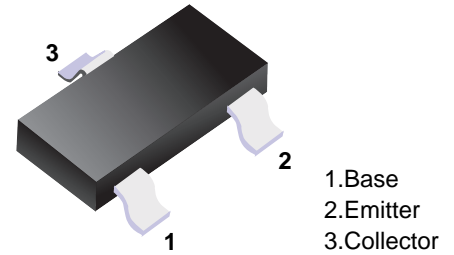

■ Switching Diodes

■ Features

- Ultra high speed switching
- High reliability

■ Simplified outline(SOT-23)

■ Absolute Maximum Ratings Ta = 25°C

Parameter	Symbol	Rating	Unit
Reverse Voltage	V _{RM}	80	V
Reverse Voltage (DC)	V _R	80	
Average rectified forward current (Single)	I _o	100	mA
Forward Current (Single)	I _{FM}	300	
Surge current (t=1us)	I _{surge}	4	A
Power Dissipation	P _d	200	mW
Junction Temperature	T _J	150	°C
Storage Temperature range	T _{stg}	-55 to 150	

■ Electrical Characteristics Ta = 25°C

Parameter	Symbol	Test Conditions	Min	Typ	Max	Unit
Reverse breakdown voltage	V _R	I _R = 100 uA	80			V
Forward voltage	V _F	I _F = 100 mA			1.2	
Reverse voltage leakage current	I _R	V _R = 70 V			0.1	uA
Capacitance between terminals	C _t	V _R = 6 V, f= 1 MHz			3.5	pF
Reverse recovery time	t _{rr}	V _R =6V, I _F =5mA, R _L =50Ω			4	ns

■ Typical Characteristics

Package Outline

SOT-23

DIMENSIONS (mm are the original dimensions)

UNIT	A	A ₁ max.	b _p	c	D	E	e	e ₁	H _E	L _p	Q	v	w
mm	1.1 0.9	0.1	0.48 0.38	0.15 0.09	3.0 2.8	1.4 1.2	1.9	0.95	2.5 2.1	0.45 0.15	0.55 0.45	0.2	0.1