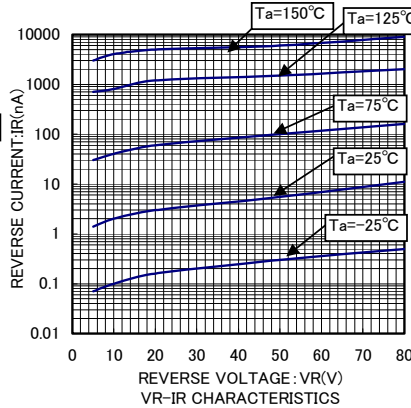

■ Typical Characteristics