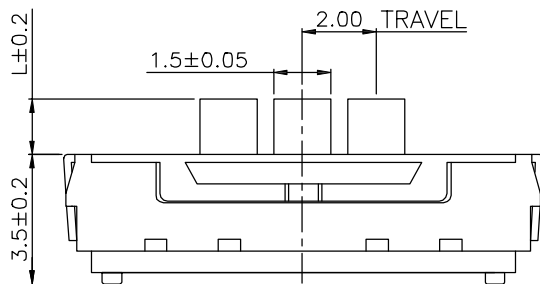

RoHS

CAD GENERATED DRAWING. DON'T CHANGE BY HAND.

REV.	ECN. NO.	APPD.

PCB Layout (Pattern side)

Circuit Diagram

Specification

Specification		Part Name	Material	Specification
Operating Life	10,000	Cover plate	silver white	Silver plating of stainless steel
Contact rating	300mA@4V DC.	button	black	PA46/9T
Insulation resistance	50 Ω min.	spring	ecru	Stainless steel wire
Contact resistance	100W	reed	silver	Phosphor bronze plated with silver
Dielectric Strength	250 V 50HZ 1min	base	black	PA46/9T/LCP
Travel	0.2±0.1mm	terminal	silver	Phosphor copper plating silver

Mechanical

P/N	Operating Force(gf)	Height mm	Leads Shape (G,J,T)	Ground pin (0,1)	Pegs Option (0,1)	
YSS-D	1	120±50	C	4	T	0
			B	3		
			A	2		

THESE DRAWINGS AND SPECIFICATIONS ARE THE PROPERTY OF YIYUAN TECHNOLOGY CO.,LTD AND SHALL NOT BE REPRODUCED, COPIED OR USED IN ANY MANNER WITHOUT THE PRIOR WRITTEN CONSENT OF YIYUAN TECHNOLOGY CO.,LTD

X. ±0.50	X° ± 2°	UNITS
.X ±0.30	.X° ± 1°	mm
.XX ±0.10	.XX° ± 0.5°	MAT'L
.XXX ± 0.05		
FINISH		
Q'TY		

yi YUAN 深圳市怡远科技有限公司
SHENZHEN YIYUAN TECHNOLOGY CO.,LTD

PART NO. YSS-D TITLE: 大八立式四脚拨动开关

APPD: ROGER DWG NO.: YSS-D