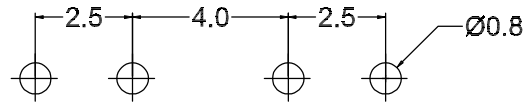

RoHS

CAD GENERATED DRAWING. DON'T CHANGE BY HAND.

REV.	ECN. NO.	APPD.

PCB Layout (Pattern side)

Circuit Diagram

Specification

Specification		Part Name	Material	Specification
Operating Life	10,000	Cover plate	silver white	Silver plating of stainless steel
Contact rating	300mA@4V DC.	button	black	PA46/9T
Insulation resistance	50 Ω min.	spring	ecru	Stainless steel wire
Contact resistance	100W	reed	silver	Phosphor bronze plated with silver
Dielectric Strength	250 V 50HZ 1min	base	black	PA46/9T/LCP
Travel	0.2±0.1mm	terminal	silver	Phosphor copper plating silver