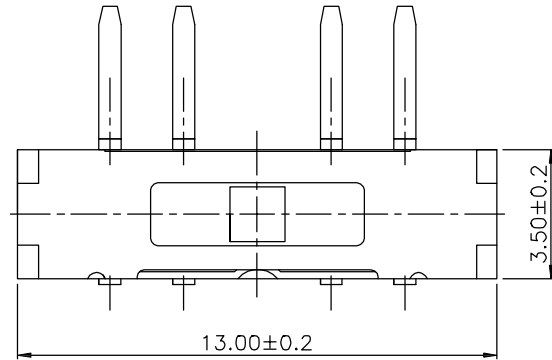

RoHS

CAD GENERATED DRAWING. DON'T CHANGE BY HAND.

REV.	ECN. NO.	APPD.

PCB Layout (Pattern side)

Circuit Diagram

Specification

Specification		Part Name	Material	Specification
Operating Life	10,000	Cover plate	silver white	Silver plating of stainless steel
Contact rating	300mA@4V DC.	button	black	PA46/9T
Insulation resistance	50 Ω min.	spring	ecru	Stainless steel wire
Contact resistance	100W	reed	silver	Phosphor bronze plated with silver
Dielectric Strength	250 V 50HZ 1min	base	black	PA46/9T/LCP
Travel	0.2±0.1mm	terminal	silver	Phosphor copper plating silver

Mechanical

P/N	Operating Force(gf)	Height mm	Leads Shape (G,J,T)	Ground pin (0,1)	Pegs Option (0,1)	
YSS-D	1	120±50	C	4	T	0
			B	3		
			A	2		

THESE DRAWINGS AND SPECIFICATIONS ARE THE PROPERTY OF YIYUAN TECHNOLOGY CO.,LTD AND SHALL NOT BE REPRODUCED, COPIED OR USED IN ANY MANNER WITHOUT THE PRIOR WRITTEN CONSENT OF YIYUAN TECHNOLOGY CO.,LTD

X. ±0.50	X° ± 2°	UNITS
.X ±0.30	.X° ± 1°	mm
.XX ±0.10	.XX° ± 0.5°	MAT'L
.XXX ± 0.05		
FINISH		
Q'TY		

yi YUAN 深圳市怡远科技有限公司
SHENZHEN YIYUAN TECHNOLOGY CO.,LTD

PART NO. YSS-D TITLE: 大八立式四脚拨动开关

APPD: ROGER DWG NO.: YSS-D