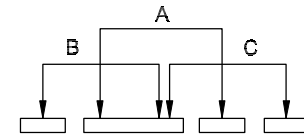

RoHS

CAD GENERATED DRAWING. DON'T CHANGE BY HAND.

REV.	ECN. NO.	APPD.

PCB Layout (Pattern side)

Circuit Diagram

Specification

Specification		Part Name	Material	Specification
Operating Life	10,000	Cover plate	silver white	Silver plating of stainless steel
Contact rating	300mA@4V DC.	button	black	PA46/9T
Insulation resistance	50 Ω min.	spring	ecru	Stainless steel wire
Contact resistance	100W	reed	silver	Phosphor bronze plated with silver
Dielectric Strength	250 V 50HZ 1min	base	black	PA46/9T/LCP
Travel	0.2±0.1mm	terminal	silver	Phosphor copper plating silver

X. ±0.50	X° ± 2°	UNITS
.X ±0.30	.X° ± 1°	mm
.XX ±0.10	.XX° ± 0.5°	MAT'L
.XXX ± 0.05		
FINISH		
Q'TY		

yi YUAN 深圳市怡远科技有限公司
SHENZHEN YIYUAN TECHNOLOGY CO.,LTD

PART NO. YSS-D TITLE: 大八立式四脚拨动开关

APPD: ROGER DWG NO.: YSS-D