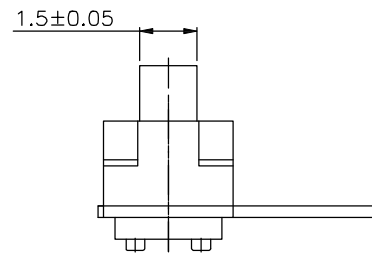

RoHS

CAD GENERATED DRAWING. DON'T CHANGE BY HAND.

REV.	ECN. NO.	APPD.

PCB Layout (Pattern side)

Circuit Diagram

Specification

Specification		Part Name	Material	Specification
Operating Life	10,000	Cover plate	silver white	Silver plating of stainless steel
Contact rating	300mA@4V DC.	button	black	PA46/9T
Insulation resistance	50 Ω min.	spring	ecru	Stainless steel wire
Contact resistance	100W	reed	silver	Phosphor bronze plated with silver
Dielectric Strength	250 V 50HZ 1min	base	black	PA46/9T/LCP
Travel	0.2±0.1mm	terminal	silver	Phosphor copper plating silver

Mechanical

P/N	Operating Force(gf)	Height mm	Leads Shape (G,J,T)	Ground pin (0,1)	Pegs Option (0,1)	
YSS-D	1	120±50	C	4	T	0
			B	3		
			A	2		

THESE DRAWINGS AND SPECIFICATIONS ARE THE PROPERTY OF YIYUAN TECHNOLOGY CO.,LTD AND SHALL NOT BE REPRODUCED, COPIED OR USED IN ANY MANNER WITHOUT THE PRIOR WRITTEN CONSENT OF YIYUAN TECHNOLOGY CO.,LTD

X. ±0.50	X° ± 2°	UNITS
.X ±0.30	.X° ± 1°	mm
.XX ±0.10	.XX° ± 0.5°	MAT'L
.XXX ± 0.05		
FINISH		
Q'TY		

yi YUAN 深圳市怡远科技有限公司
SHENZHEN YIYUAN TECHNOLOGY CO.,LTD

PART NO. YSS-D TITLE: 大八立式四脚拨动开关

APPD: ROGER DWG NO.: YSS-D